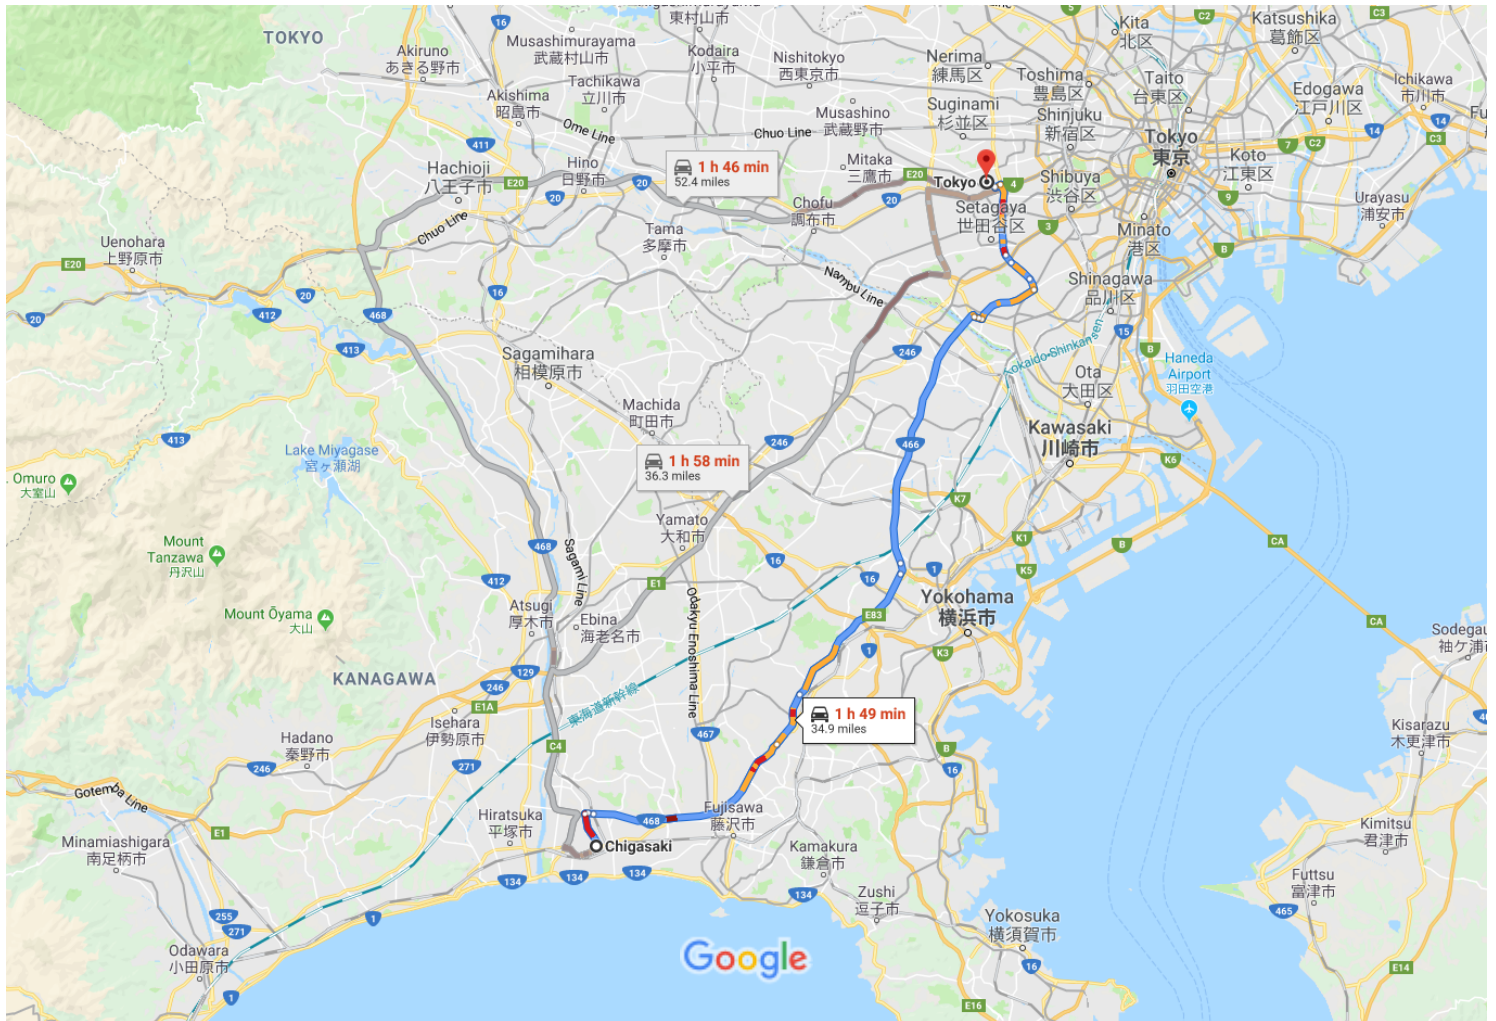

EXHIBIT K

Chigasaki, Kanagawa, Japan to Tokyo, Japan

Drive 34.9 miles, 1 h 49 min

Map data ©2019 2 mi

via 圏央道/国道468号 and 中央道 **1 h 46 min**
Fastest route now, avoids slowdowns 52.4 miles

via 国道1号 and 第三京浜道路/国道466号 **1 h 49 min**
34.9 miles
Heavier traffic than usual
 This route has tolls.

via 東名高速道路 **1 h 58 min**
Slowdowns causing 54-min delay 36.3 miles

Explore Tokyo

Fujisawa, Kanagawa, Japan to Tokyo, Japan

Drive 29.4 miles, 1 h 34 min

Map data ©2019 2 mi

via 国道1号 and 第三京浜道路/国道466号

1 h 34 min
29.4 miles

Fastest route, despite slowdowns causing 38-min delay

⚠️ This route has tolls.

via 圏央道/国道468号 and 中央道
Slowdown on 中央道 causing 36-min delay

1 h 52 min
55.6 miles

Explore Tokyo

Hiratsuka, Kanagawa, Japan to Tokyo, Japan

 via 圏央道/国道468号 **2 h 47 min**
 Some traffic, as usual 110 miles

Explore Tokyo

Restaurants

Hotels

Gas stations

Parking Lots

More

Map data ©2019 10 mi