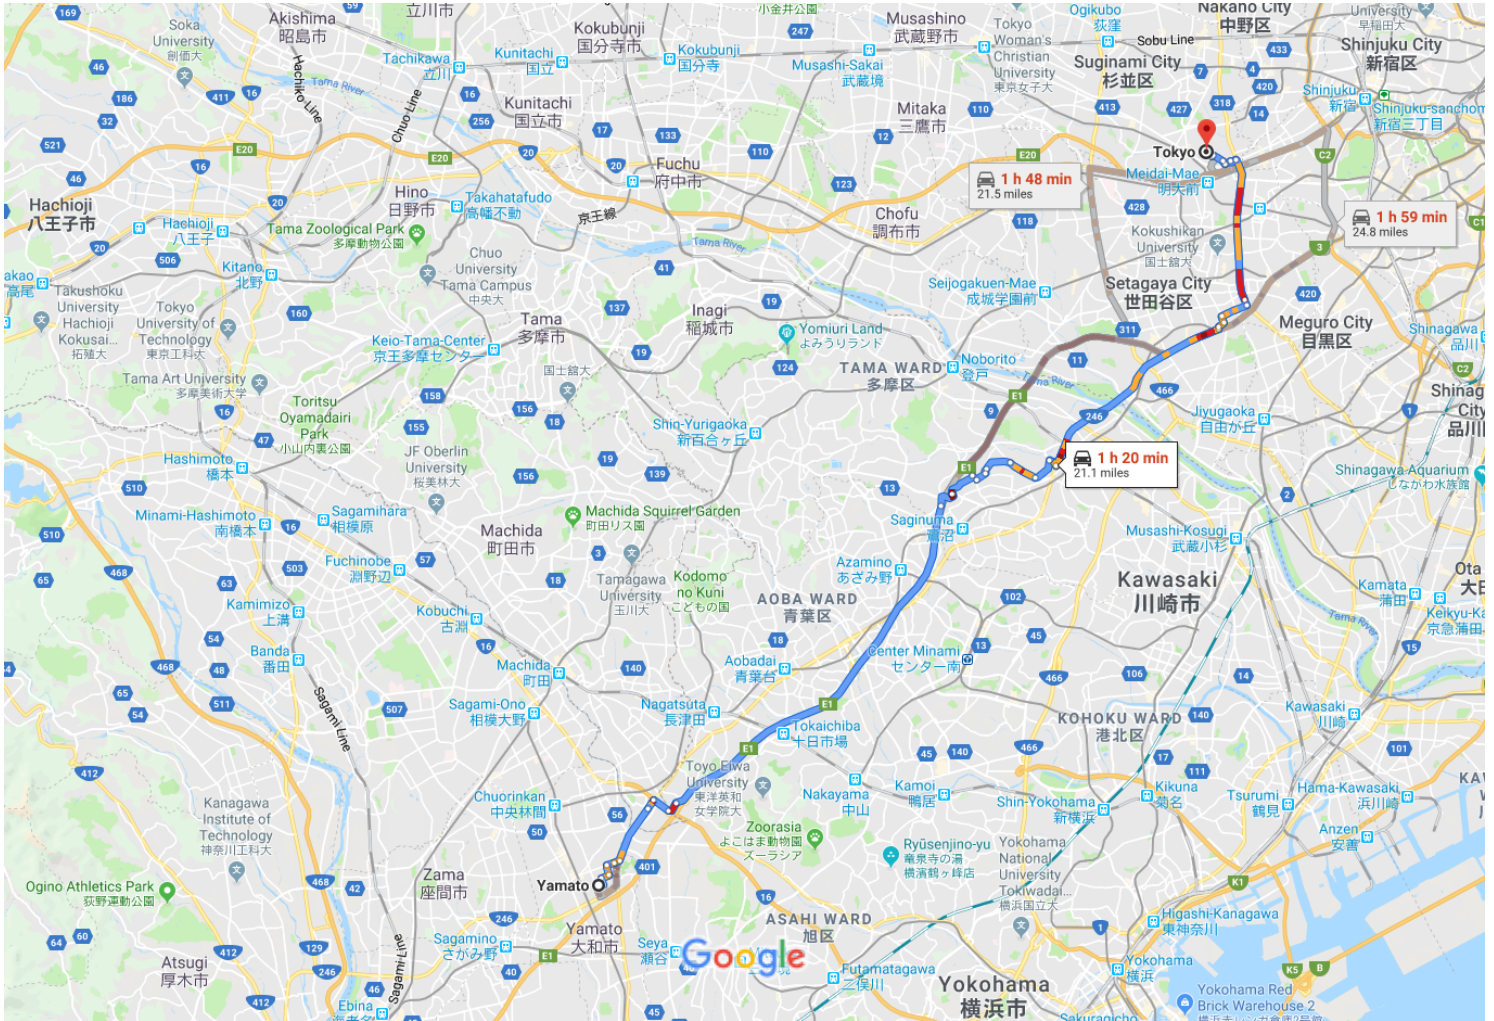

 via 圏央道/国道468号 **2 h 47 min**
 Some traffic, as usual 110 miles

Explore Tokyo

Restaurants

Hotels

Gas stations

Parking Lots

More

Map data ©2019 10 mi

Explore Tokyo

Google Maps Sagamihara, Kanagawa, Japan to Tokyo, Japan Drive 24.6 miles, 1 h 39 min

Map data ©2019 2 mi

 via 国道16号 and 中央道 **1 h 39 min**
 Best route, despite slowdowns causing 46-min delay 29.7 miles

 via 中央道 **1 h 39 min**
 Slowdown on 中央道 causing 36-min delay 24.6 miles
 This route has tolls.

Explore Tokyo

Restaurants

Hotels

Gas stations

Parking Lots

More

Google Maps Tokyo, Japan to Tokyo, Japan

Sorry, we could not calculate driving directions from "Tokyo, Japan" to "Tokyo, Japan"

Map data ©2019 2 mi

 via 東名高速道路 **1 h 20 min**
 Fastest route now, avoids slowdowns 21.1 miles
 This route has tolls.