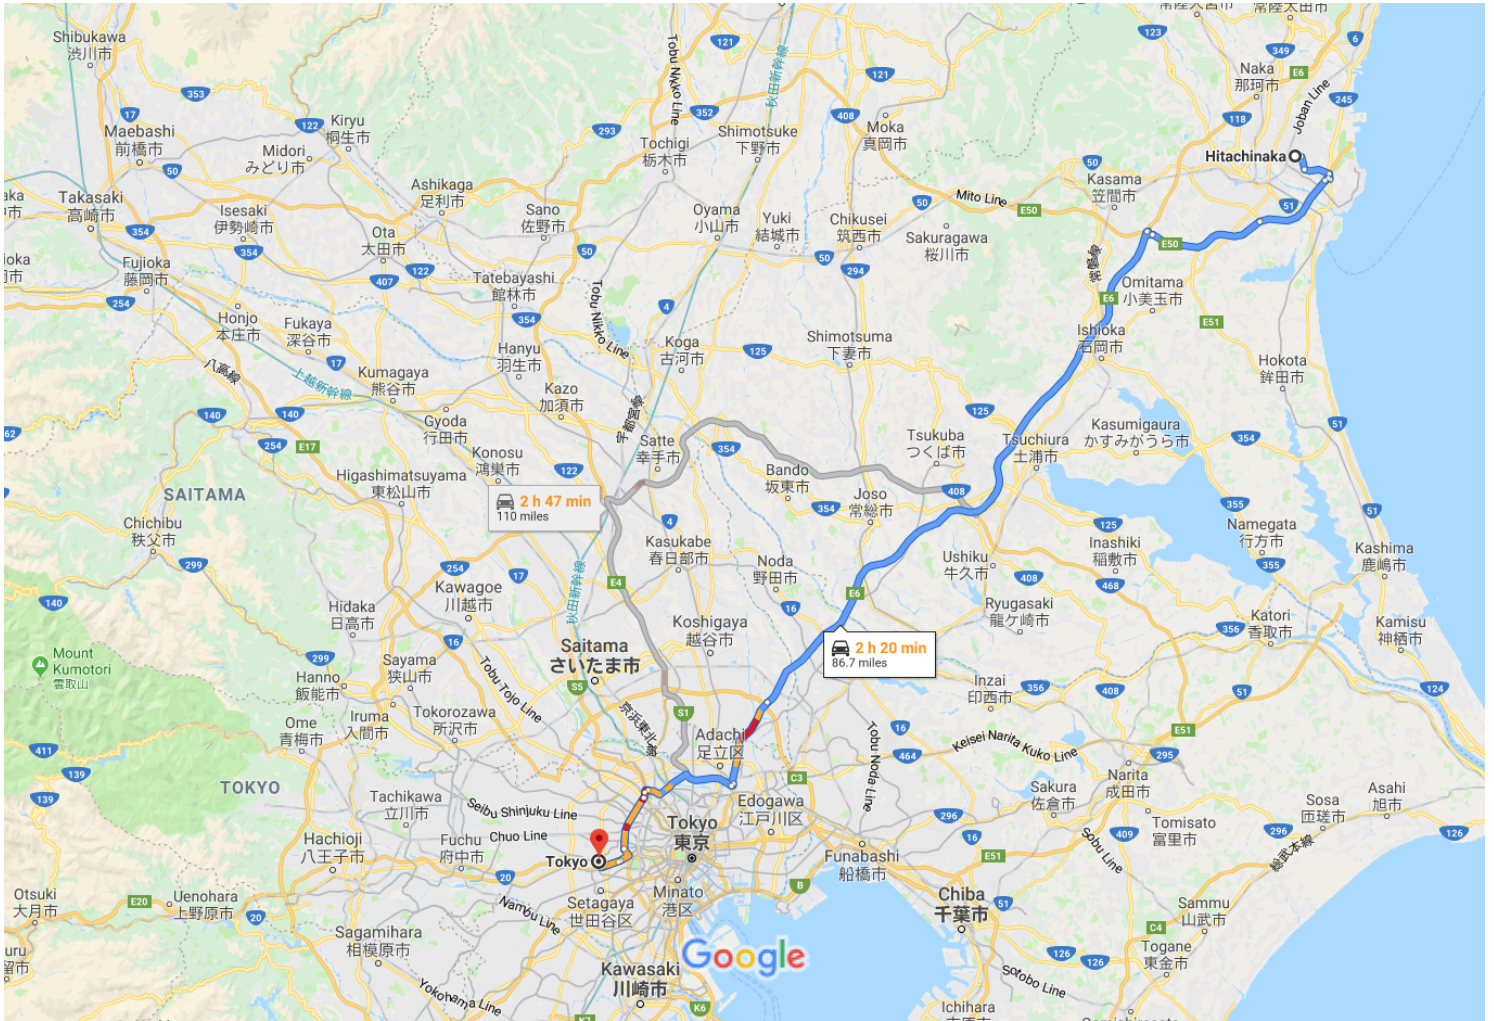

via 東名高速道路 **1 h 58 min**
Slowdowns causing 54-min delay 36.3 miles

Explore Tokyo

Fujisawa, Kanagawa, Japan to Tokyo, Japan

Drive 29.4 miles, 1 h 34 min

Map data ©2019 2 mi

via 国道1号 and 第三京浜道路/国道466号

1 h 34 min
29.4 miles

Explore Tokyo

Restaurants

Hotels

Gas stations

Parking Lots

More

Map data ©2019 5 mi

 via 常磐自動車道 **2 h 20 min**
 Fastest route, despite slowdowns on Route 6 currently causing delays 86.7 miles
 This route has tolls.

 via 圏央道/国道468号 **2 h 47 min**
 Some traffic, as usual 110 miles

Explore Tokyo

Restaurants

Hotels

Gas stations

Parking Lots

More

Map data ©2019 10 mi

 via 常磐自動車道 **3 h 1 min**
 Fastest route, despite the usual traffic 134 miles
 This route has tolls.

 via 常磐自動車道 and 東北自動車道 **3 h 40 min**
 175 miles

Explore Tokyo

Restaurants Hotels Gas stations Parking Lots More