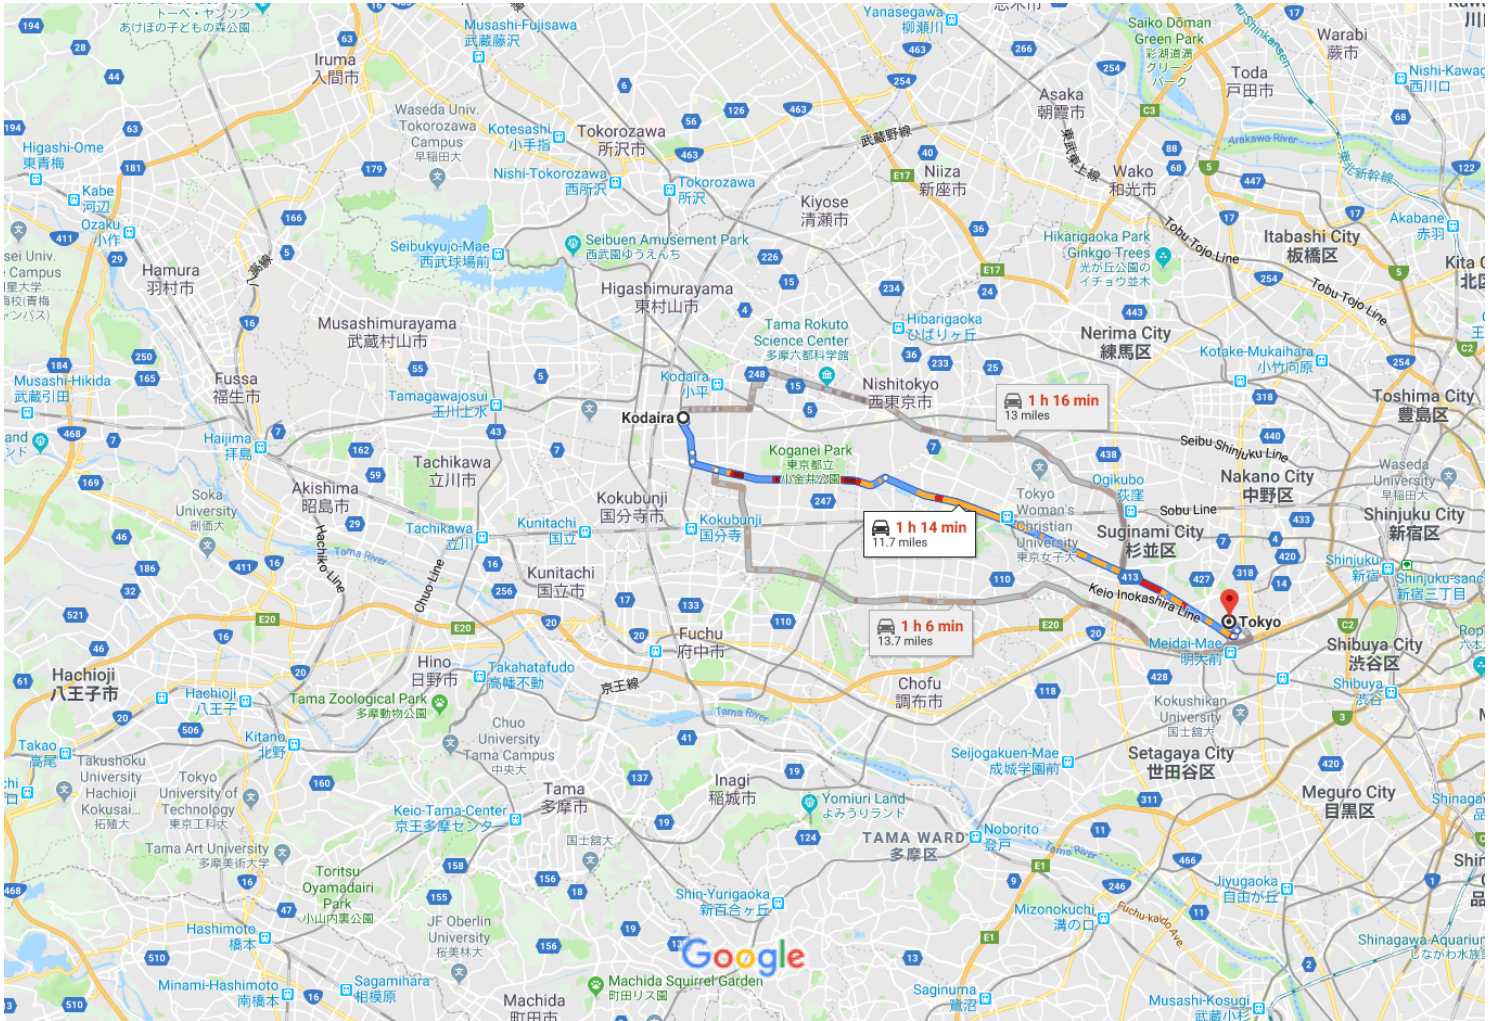

 via 圏央道/国道468号 **2 h 47 min**
 Some traffic, as usual 110 miles

Explore Tokyo

Restaurants

Hotels

Gas stations

Parking Lots

More

Map data ©2019 10 mi

 via 常磐自動車道 **3 h 1 min**
 Fastest route, despite the usual traffic 134 miles
 This route has tolls.

 via 常磐自動車道 and 東北自動車道 **3 h 40 min**
 175 miles

Explore Tokyo

Restaurants Hotels Gas stations Parking Lots More

Kawasaki, Kanagawa, Japan to Tokyo, Japan

Drive 12.3 miles, 1 h 3 min

Map data ©2019 2 mi

via 山手トンネル/首都高速中央環状線/C2 **59 min**
18.2 miles
Fastest route now, avoids slowdown on 都道318号

via 都道318号 **1 h 3 min**
Slowdown on 都道318号 causing 16-min delay 12.3 miles

via 環八通り/都道311号 and 都道318号 **1 h 5 min**
12.6 miles
Slowdown on 都道318号 causing 16-min delay

Explore Tokyo

Google Maps Kodaira, Tokyo, Japan to Tokyo, Japan

Drive 11.7 miles, 1 h 14 min

Map data ©2019 2 mi