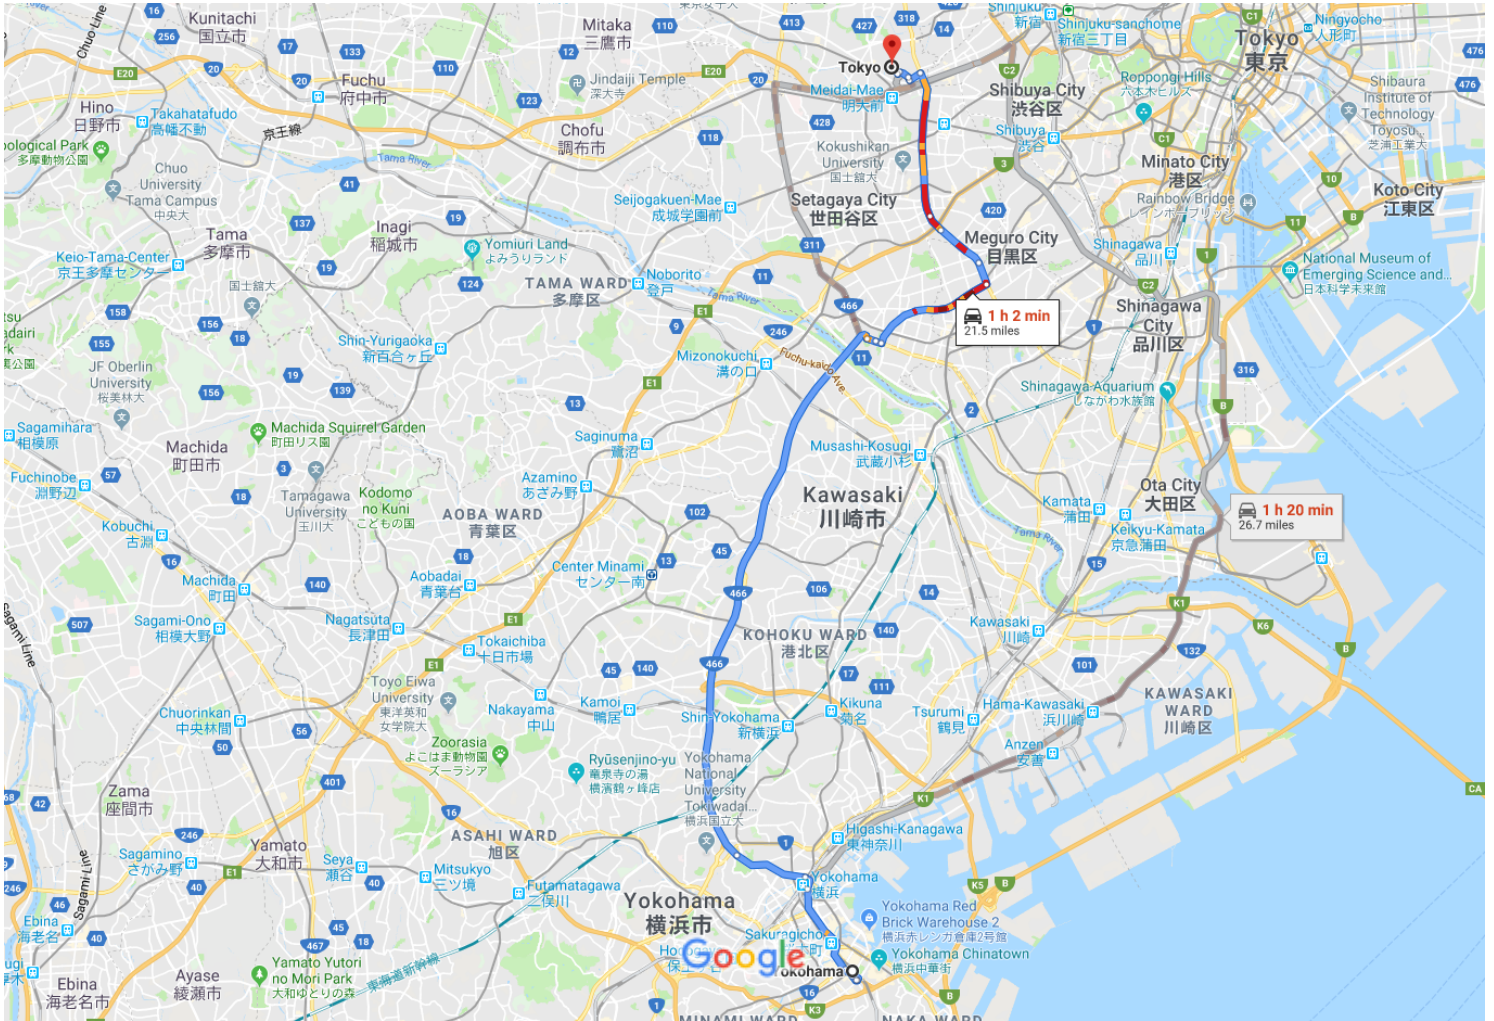

Map data ©2019 2 mi

via 国道466号 **1 h 2 min**
Fastest route, despite heavier traffic than usual 21.5 miles
⚠️ This route has tolls.

via 国道466号 and 環八通り/都道 311号 **1 h 12 min**
21.9 miles
Heavier traffic than usual

via 首都高速神奈川 1号横羽線/K1 **1 h 20 min**
Crash and slowdown on K1 causing 30-min delay 26.7 miles

Explore Tokyo