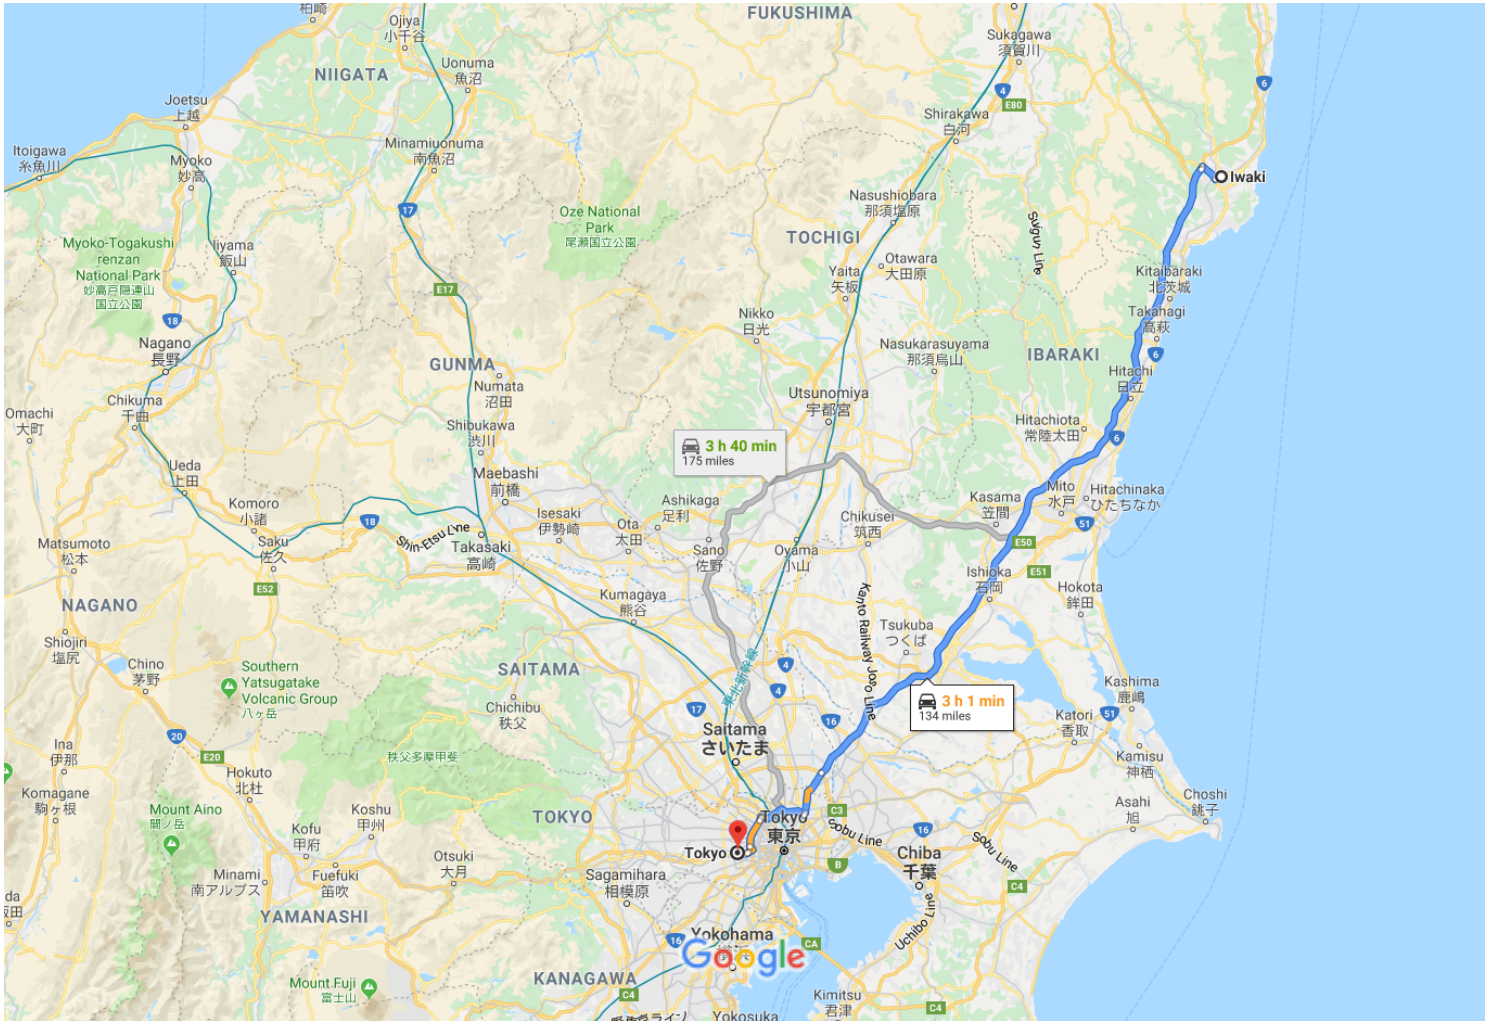

via 東名高速道路 **1 h 58 min**
Slowdowns causing 54-min delay 36.3 miles

Explore Tokyo

Fujisawa, Kanagawa, Japan to Tokyo, Japan

Drive 29.4 miles, 1 h 34 min

Map data ©2019 2 mi

via 国道1号 and 第三京浜道路/国道466号

1 h 34 min
29.4 miles

Explore Tokyo

Restaurants

Hotels

Gas stations

Parking Lots

More

Map data ©2019 5 mi

 via 常磐自動車道 **2 h 20 min**
 Fastest route, despite slowdowns on Route 6 currently causing delays 86.7 miles
 This route has tolls.

 via 圏央道/国道468号 **2 h 47 min**
 Some traffic, as usual 110 miles

Explore Tokyo

Restaurants

Hotels

Gas stations

Parking Lots

More

Map data ©2019 10 mi

 via 常磐自動車道 **3 h 1 min**
 Fastest route, despite the usual traffic 134 miles
 This route has tolls.

 via 常磐自動車道 and 東北自動車道 **3 h 40 min**
 175 miles

Explore Tokyo

Restaurants Hotels Gas stations Parking Lots More