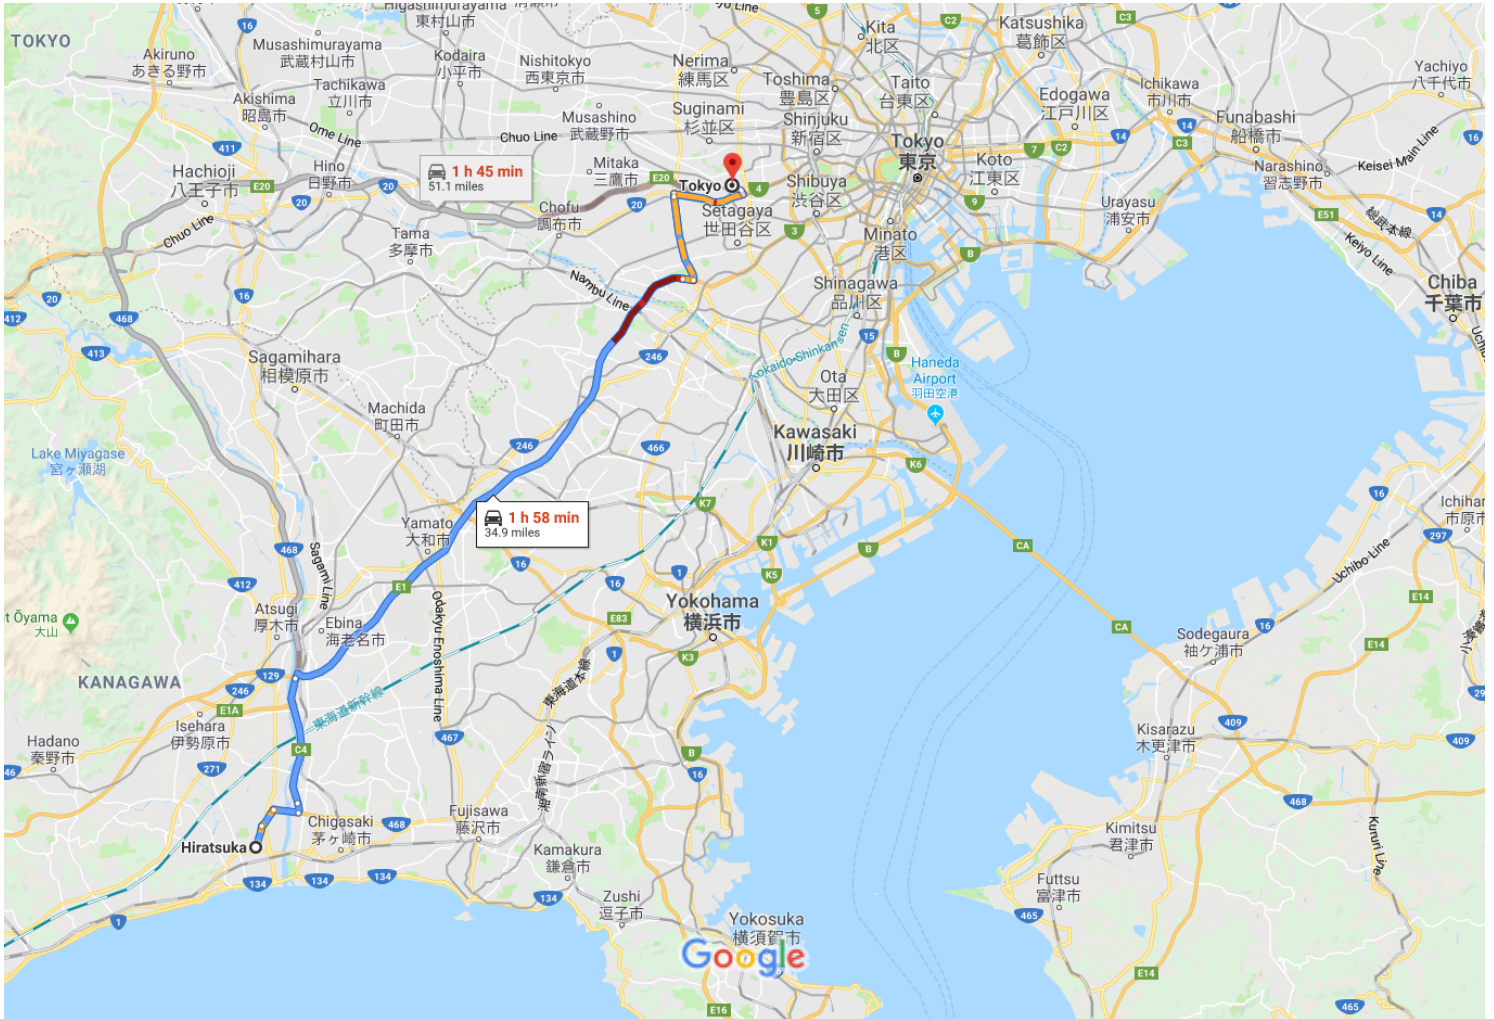

EXHIBIT K

Chigasaki, Kanagawa, Japan to Tokyo, Japan

Drive 34.9 miles, 1 h 49 min

Map data ©2019 2 mi

via 圏央道/国道468号 and 中央道 **1 h 46 min**
Fastest route now, avoids slowdowns 52.4 miles

via 国道1号 and 第三京浜道路/国道466号 **1 h 49 min**
34.9 miles
Heavier traffic than usual
 This route has tolls.

via 東名高速道路 **1 h 58 min**
Slowdowns causing 54-min delay 36.3 miles

Explore Tokyo

Fujisawa, Kanagawa, Japan to Tokyo, Japan

Drive 29.4 miles, 1 h 34 min

Map data ©2019 2 mi

via 国道1号 and 第三京浜道路/国道466号

1 h 34 min
29.4 miles

Fastest route, despite slowdowns causing 38-min delay

⚠️ This route has tolls.

via 圏央道/国道468号 and 中央道
Slowdown on 中央道 causing 36-min delay

1 h 52 min
55.6 miles

Explore Tokyo

Hiratsuka, Kanagawa, Japan to Tokyo, Japan

Drive 34.9 miles, 1 h 58 min

Map data ©2019 2 mi

via 圏央道/国道468号 and 中央道 1 h 45 min
Fastest route now, avoids slowdowns 51.1 miles

via 東名高速道路 1 h 58 min
Slowdown on 東名高速道路 causing 47-min delay 34.9 miles
⚠ This route has tolls.