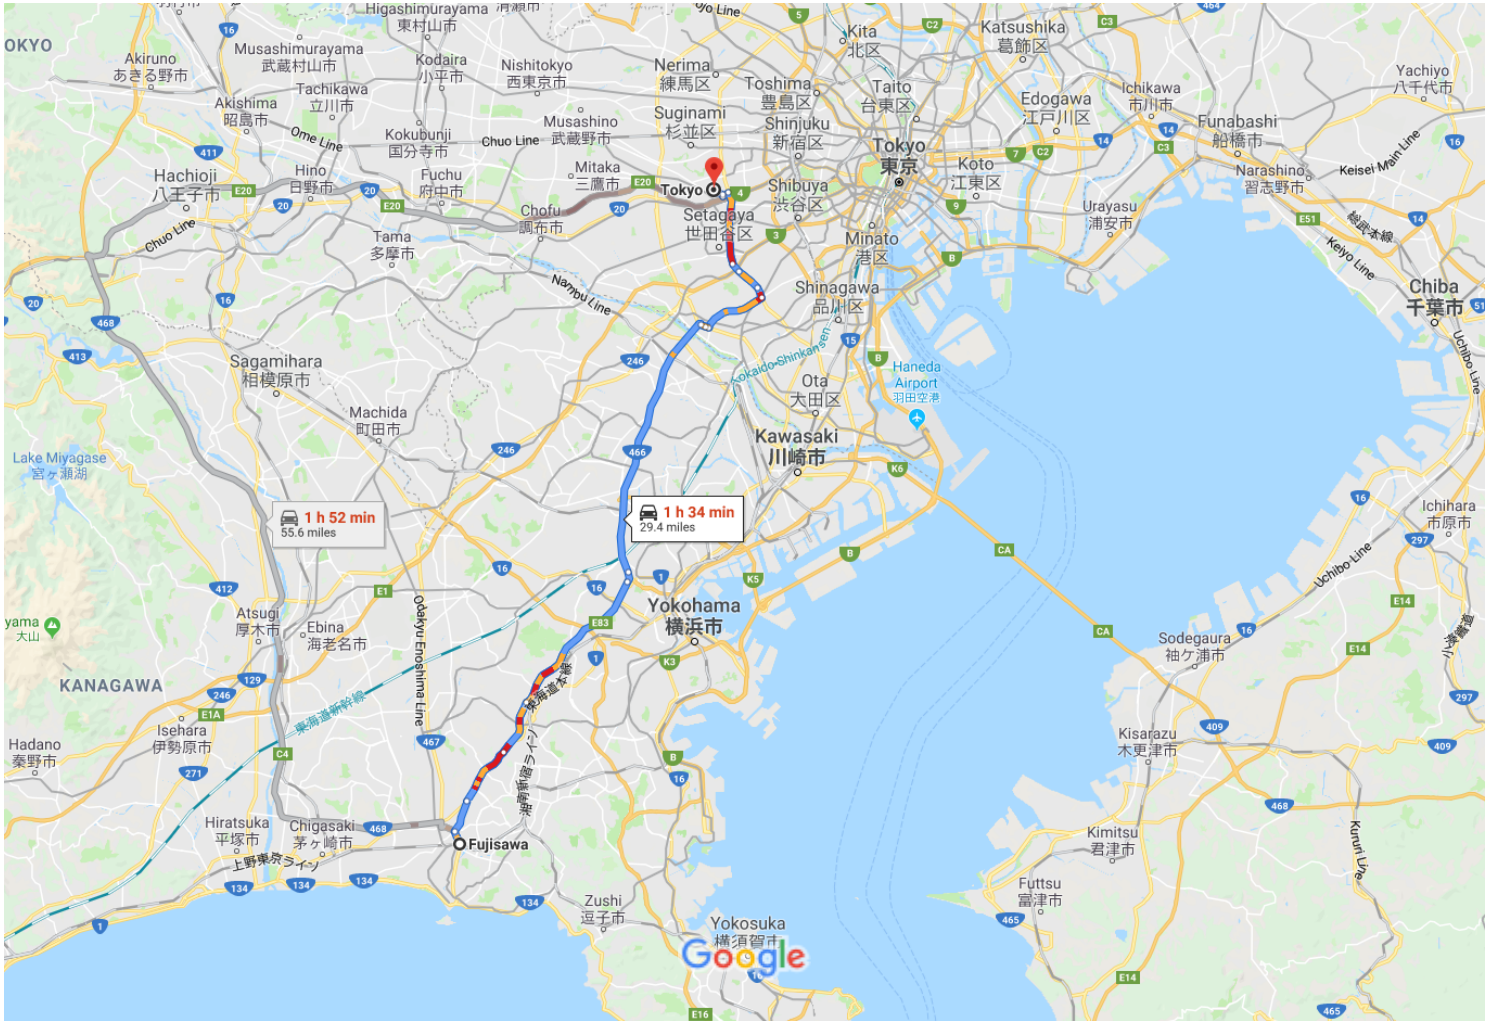

EXHIBIT K

Chigasaki, Kanagawa, Japan to Tokyo, Japan

Drive 34.9 miles, 1 h 49 min

Map data ©2019 2 mi

via 圏央道/国道468号 and 中央道 **1 h 46 min**
Fastest route now, avoids slowdowns 52.4 miles

via 国道1号 and 第三京浜道路/国道466号 **1 h 49 min**
34.9 miles
Heavier traffic than usual
 This route has tolls.

via 東名高速道路 **1 h 58 min**
Slowdowns causing 54-min delay 36.3 miles

Explore Tokyo

Fujisawa, Kanagawa, Japan to Tokyo, Japan

Drive 29.4 miles, 1 h 34 min

Map data ©2019 2 mi

via 国道1号 and 第三京浜道路/国道466号

1 h 34 min
29.4 miles

Fastest route, despite slowdowns causing 38-min delay

⚠️ This route has tolls.

via 圏央道/国道468号 and 中央道
Slowdown on 中央道 causing 36-min delay

1 h 52 min
55.6 miles

Explore Tokyo

Hiratsuka, Kanagawa, Japan to Tokyo, Japan

 via 圏央道/国道468号 **2 h 47 min**
 Some traffic, as usual 110 miles

Explore Tokyo

Restaurants

Hotels

Gas stations

Parking Lots

More

Map data ©2019 10 mi