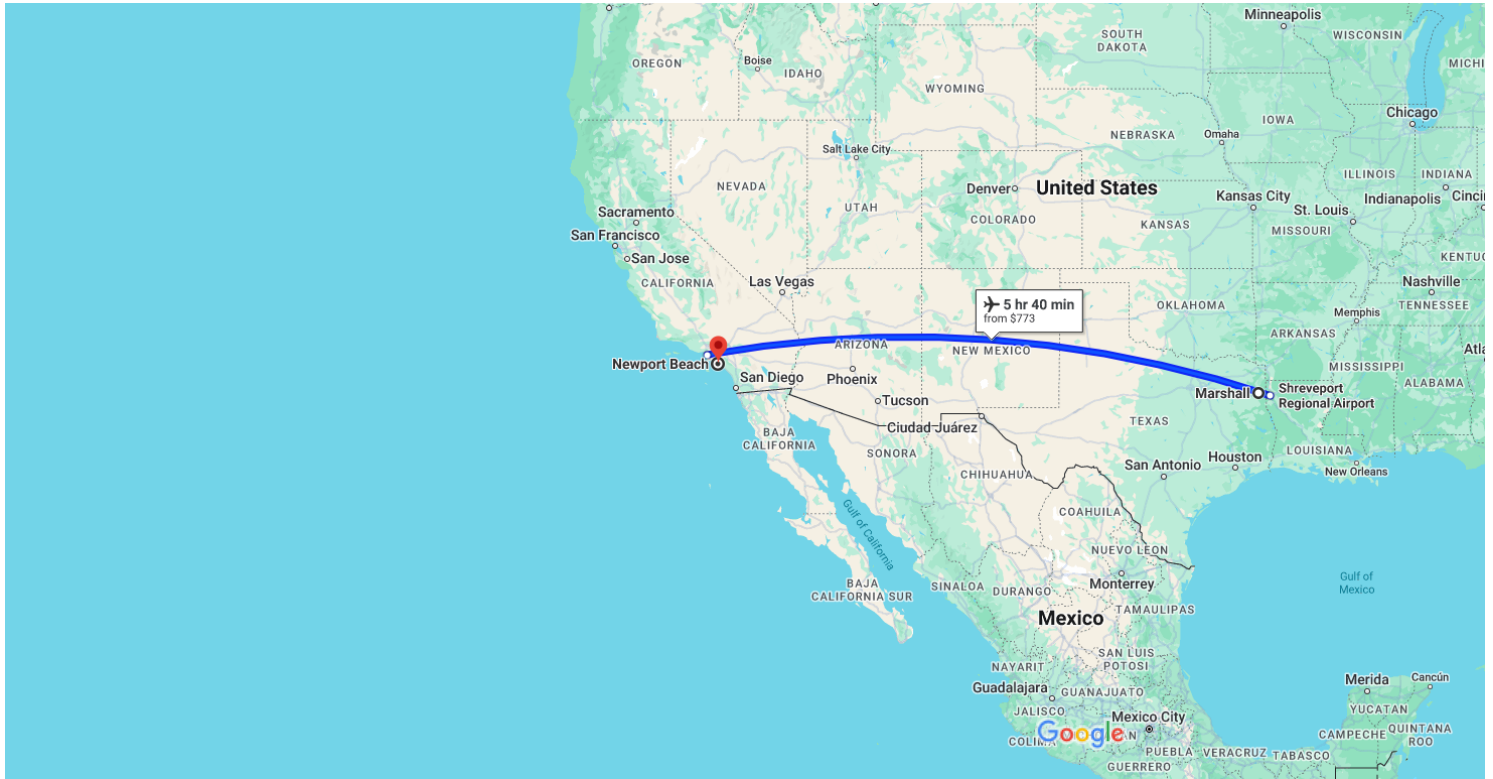

EXHIBIT A

Google Maps Marshall, Texas to Newport Beach, CA

Map data ©2023 Google, INEGI 200 mi

✈ **Shreveport, LA—Los Angeles, CA**
 Connecting 1 or more stops 5 hr 40 min+
 Round trip price, Dec 27 – 31 from \$772
 American, United, Delta...
[See results on Google Flights](#)