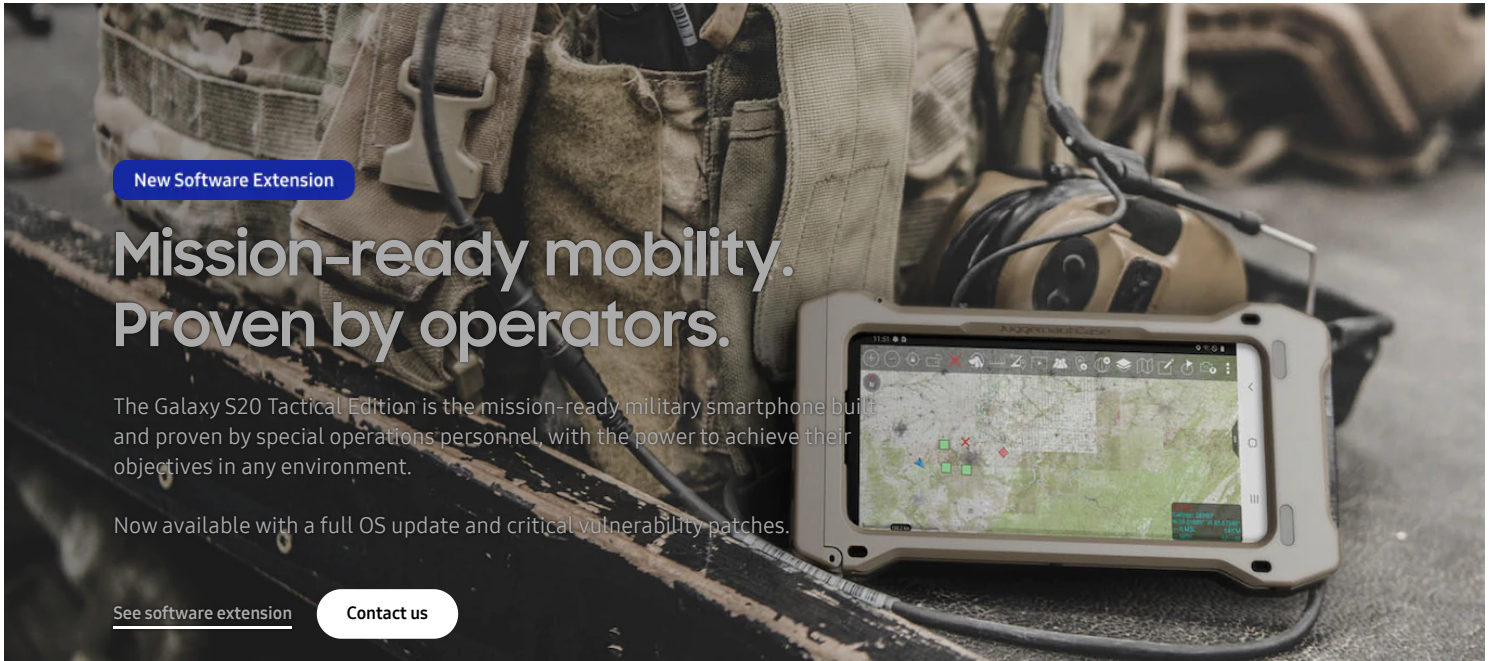

Welcome back. Shop holiday deals. [SHOP NOW >](#)

SAMSUNG

[Mobile](#) [Displays](#) [Computing](#) [Appliances](#) [Industries](#) [Offers](#)

[Insights](#) [Support](#) [Industrial Products](#) [For Consumers ↗](#)

Feedback

The military smartphone tested and proven by operators

Based on the proven success of the Galaxy S9 Tactical Edition for operators in the field, the Galaxy S20 Tactical Edition is a massive leap forward in tactical mobility. Tested and fielded in special operations, it connects seamlessly with tactical radios and mission systems to increase situational awareness for a common operational picture. The Galaxy S20 Tactical Edition is the only end user device you'll need for mission planning, training, operations and daily use.

[Contact us](#)

Interoperable

Easily connect to tactical radios and mission systems, out of the box, for persistent communications in multi-domain environments.

[Learn more](#)

Versatile

Run mission applications in the field and enterprise applications everywhere else with a single device to meet all your mission requirements.

[Learn more](#)

Command and control

Deliver complete and accurate real-time intelligence where it's needed most with a powerful, compact End User Device (EUD) that enhances precision and effectiveness.

[Learn more](#)

Tested and proven

Trust the only COTS military smartphone that's protected by Knox, certified for use in classified communications and proven operationally ready by special forces.

[Learn more](#)

The next generation of mission-ready mobility.

**DOCKET
ALARM**

Find authenticated court documents without watermarks at docketalarm.com.