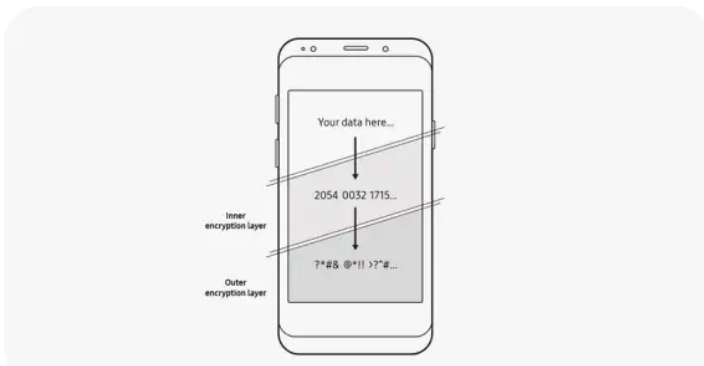

Secure and proven

The Galaxy S20 Tactical Edition is a secure, scalable and operationally ready COTS solution tested and fielded by special forces in tactical operations.