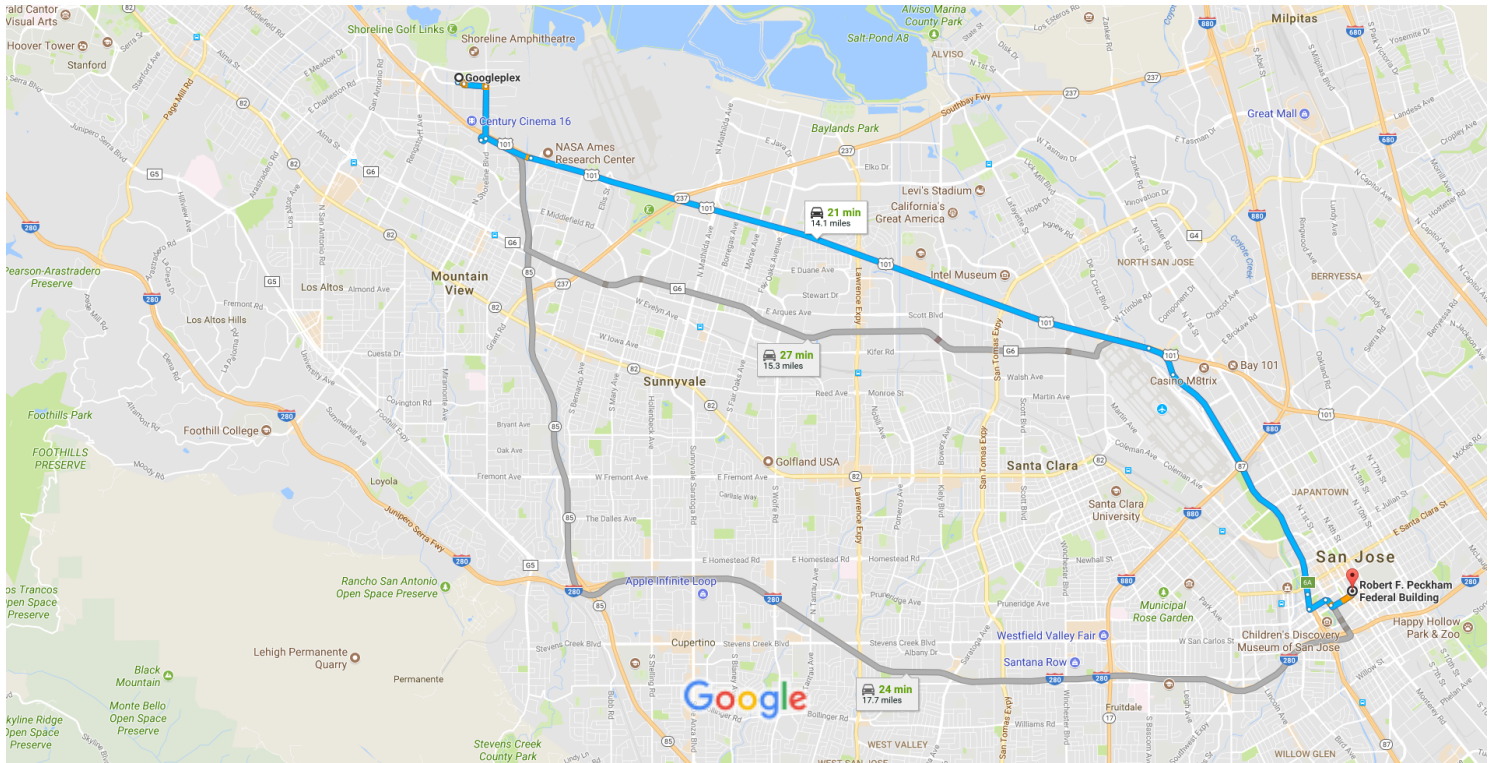

EXHIBIT B

Googleplex to 100 E Houston St, Marshall, TX 75670

Drive 1,852 miles, 27 h

Map data ©2017 Google, INEGI United States 100 mi

via I-40 E

Fastest route, the usual traffic

⚠️ Your destination is in a different time zone.

27 h

1,852 miles

via I-10 E and I-20 E

29 h

1,938 miles

San Francisco, CA—Shreveport, LA

5 h 25 min

from \$566

Googleplex to Robert F. Peckham Federal Building

Drive 14.1 miles, 21 min

Map data ©2017 Google United States 1 mi

via US-101 S
Fastest route, the usual traffic

21 min
14.1 miles

via CA-85 S and I-280 S

24 min
17.7 miles

via Central Expy

27 min
15.3 miles