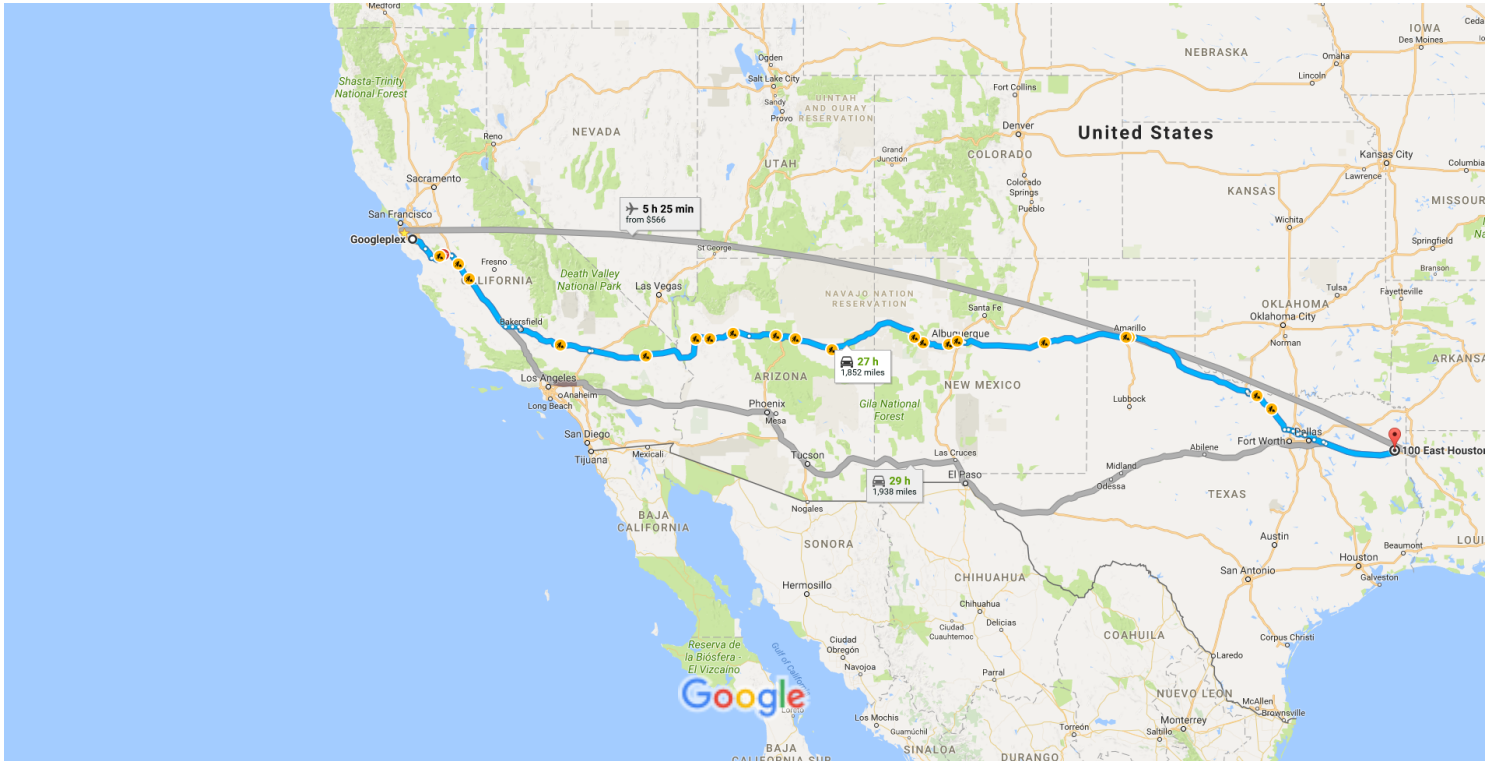

EXHIBIT B

Googleplex to 100 E Houston St, Marshall, TX 75670

Drive 1,852 miles, 27 h

Map data ©2017 Google, INEGI United States 100 mi

via I-40 E

Fastest route, the usual traffic

⚠️ Your destination is in a different time zone.

27 h

1,852 miles

via I-10 E and I-20 E

29 h

1,938 miles

San Francisco, CA—Shreveport, LA

5 h 25 min

from \$566

Googleplex to Robert F. Peckham Federal Building

Drive 14.1 miles, 21 min

Map data ©2017 Google United States 1 mi

via US-101 S
Fastest route, the usual traffic

21 min
14.1 miles

via CA-85 S and I-280 S

24 min
17.7 miles

via Central Expy

27 min
15.3 miles