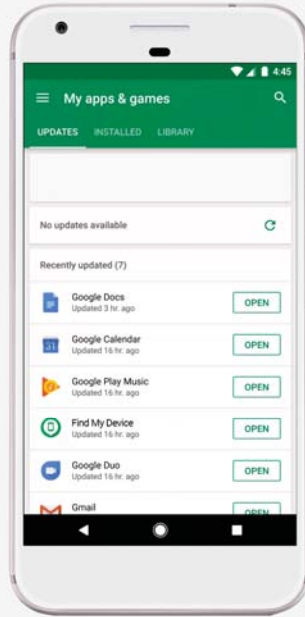

The Keyword

Latest Stories

Product Updates

Company News

Peace of mind in the palm of your hand

With more than 50 billion apps scanned every day, our machine learning systems are always on the lookout for new risks, identifying potentially harmful apps and keeping them off your device or removing them. All Google Play apps go through a rigorous security analysis even before they're published on the Play Store—and Play Protect warns you about bad apps that are downloaded from other sources too. Play Protect watches out for any app that might step out of line on your device, keeping you and every other Android user safe.

Play Protect runs automatically in the background, but you can always start a scan yourself

Control within reach, even when your device isn't

One of the biggest security risks you're likely to face is simply losing your phone. To help in these times of need, we're launching [Find My Device](#) as part of Google Play Protect. With Find My Device you can locate, ring, lock and erase your Android devices—phones, tablets, and even watches. This feature is built in and enabled on all devices; visit android.com/find or check out [the app](#).