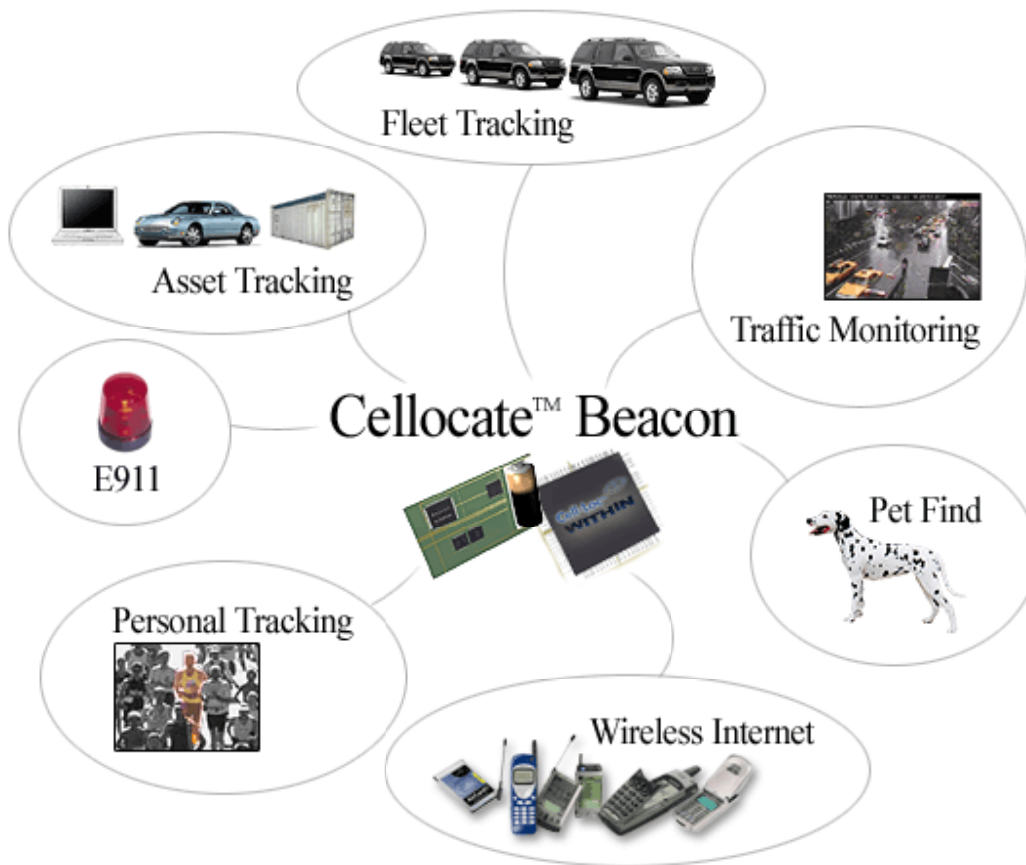

## Locating What's Important To You

Cell-Loc's wireless location technology and products enable and add value to a countless number of applications. Using the Cellocate Beacon, our technology can locate people and things.

We have an [interactive Flash demonstration](#) for you to view, explaining some of the applications for our technology. This file is 1.5 Mb, so users on a dial-up connection should beware that it may take some time to view. Get the [free Flash player here](#).