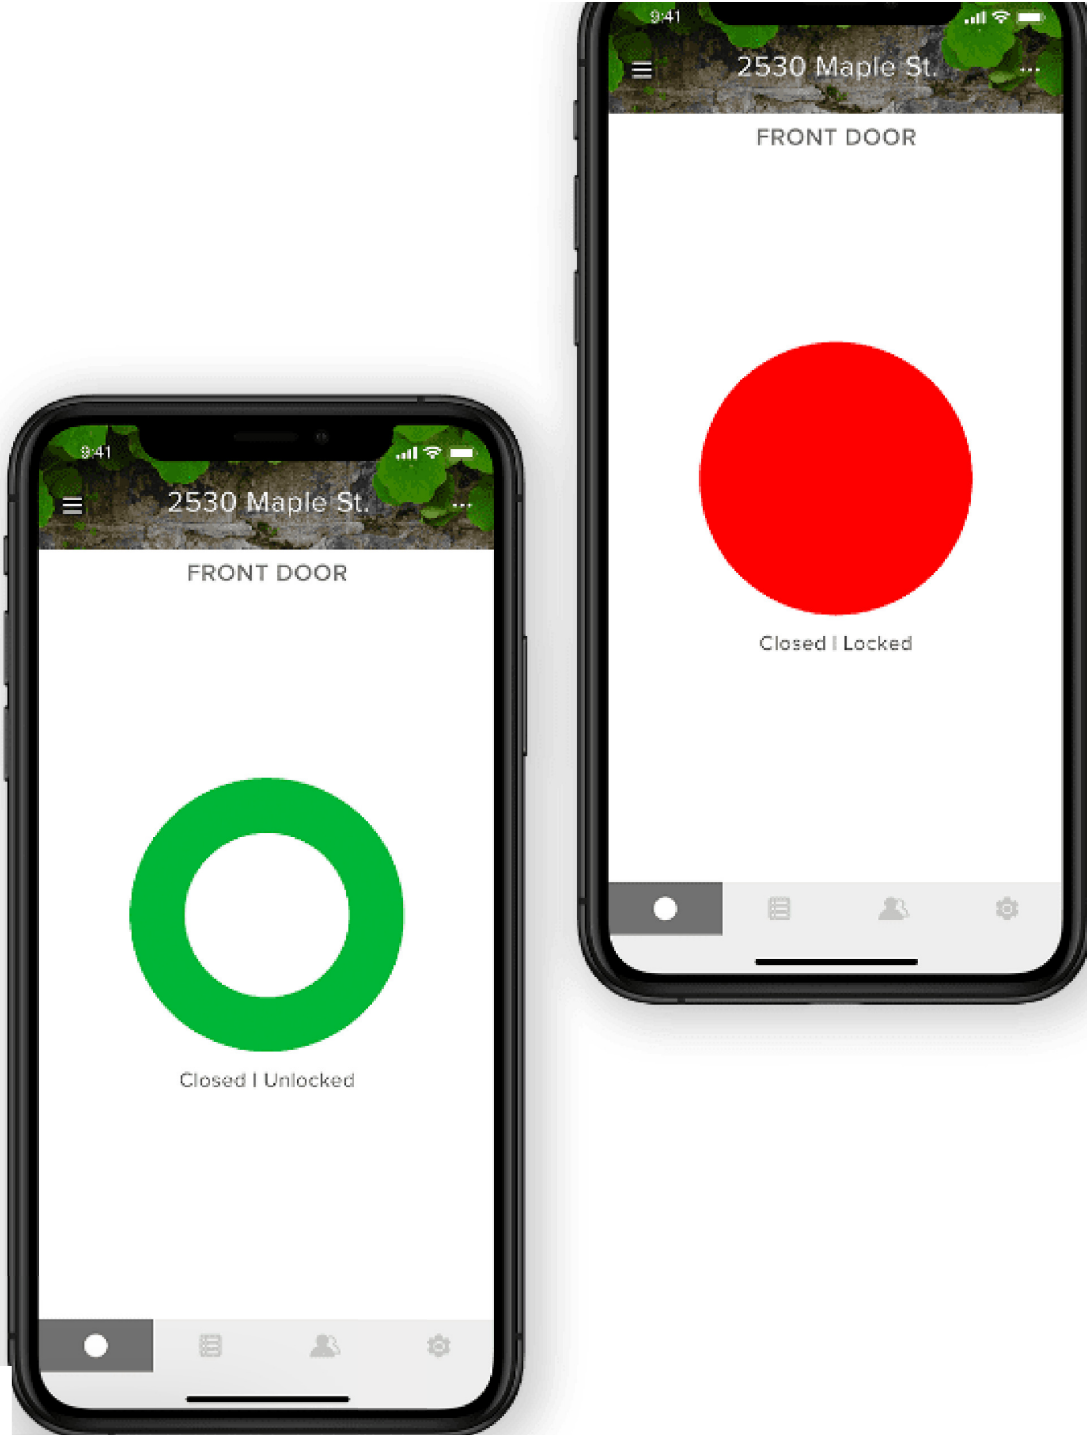

REFER A FRIEND

...com/products/august-smart-lock-pro-connect

3/20

SALE EXTENDED | Save 15% on Wi-Fi Smart Lock + Keypad

Get the deal

Products How It Works Works With Support Bundle & Save

REFER A FRIEND

<https://www.august.com/products/august-smart-lock-pro-connect>

4/20

SALE EXTENDED | Save 15% on Wi-Fi Smart Lock + Keypad

Get the deal

Products How It Works Works With Support **Bundle & Save**

door with a simple tap. The August app works with iOS and Android devices. Check your phone compatibility [here](#).