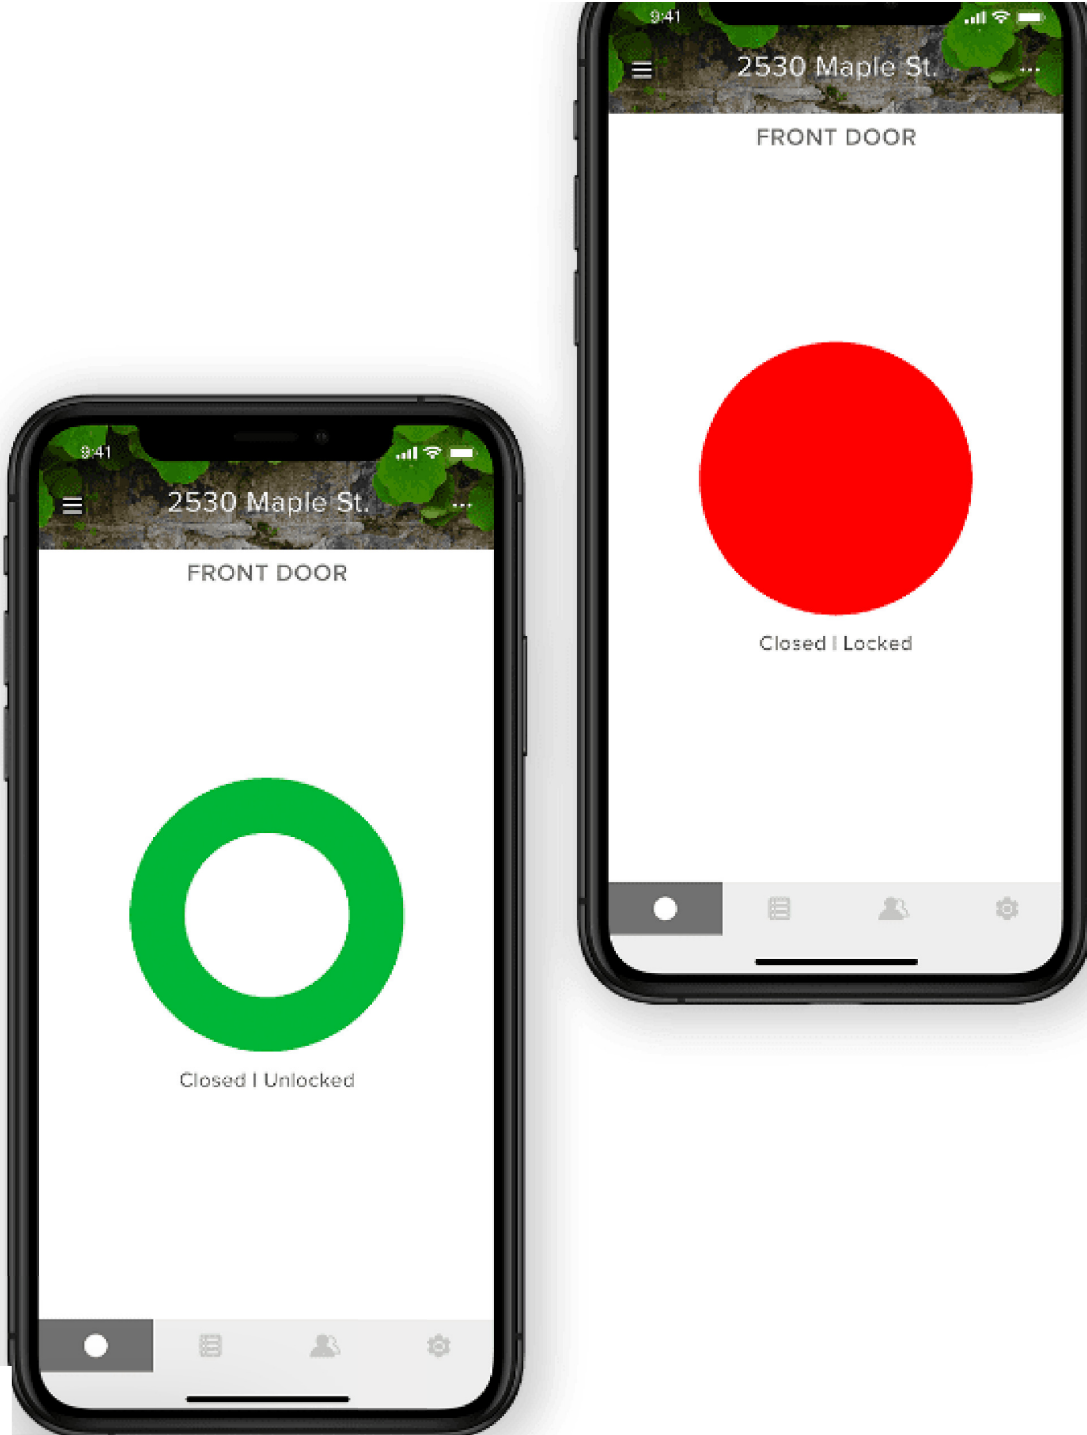

REFER A FRIEND

<https://www.august.com/products/august-smart-lock-pro-connect>

3/20

SALE EXTENDED | Save 15% on Wi-Fi Smart Lock + Keypad

Get the deal

Products How It Works Works With Support Bundle & Save