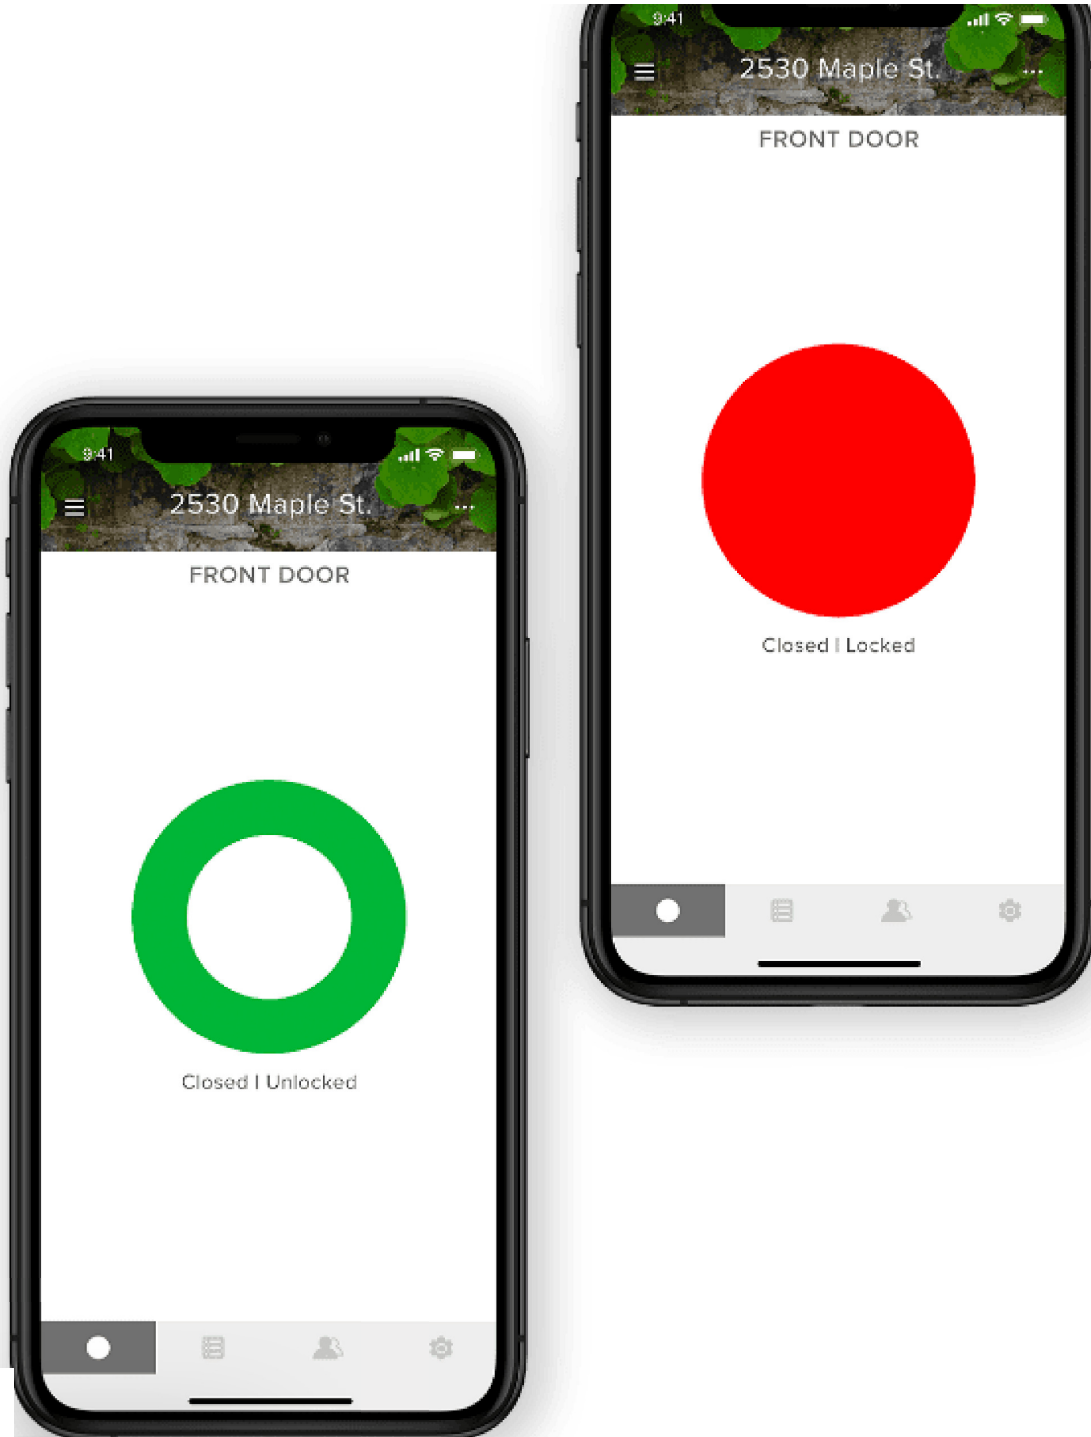

REFER A FRIEND

...t.com/products/august-smart-lock-pro-connect

3/20

SALE EXTENDED | Save 15% on Wi-Fi Smart Lock + Keypad

Get the deal

Products How It Works Works With Support **Bundle & Save**

REFER A FRIEND