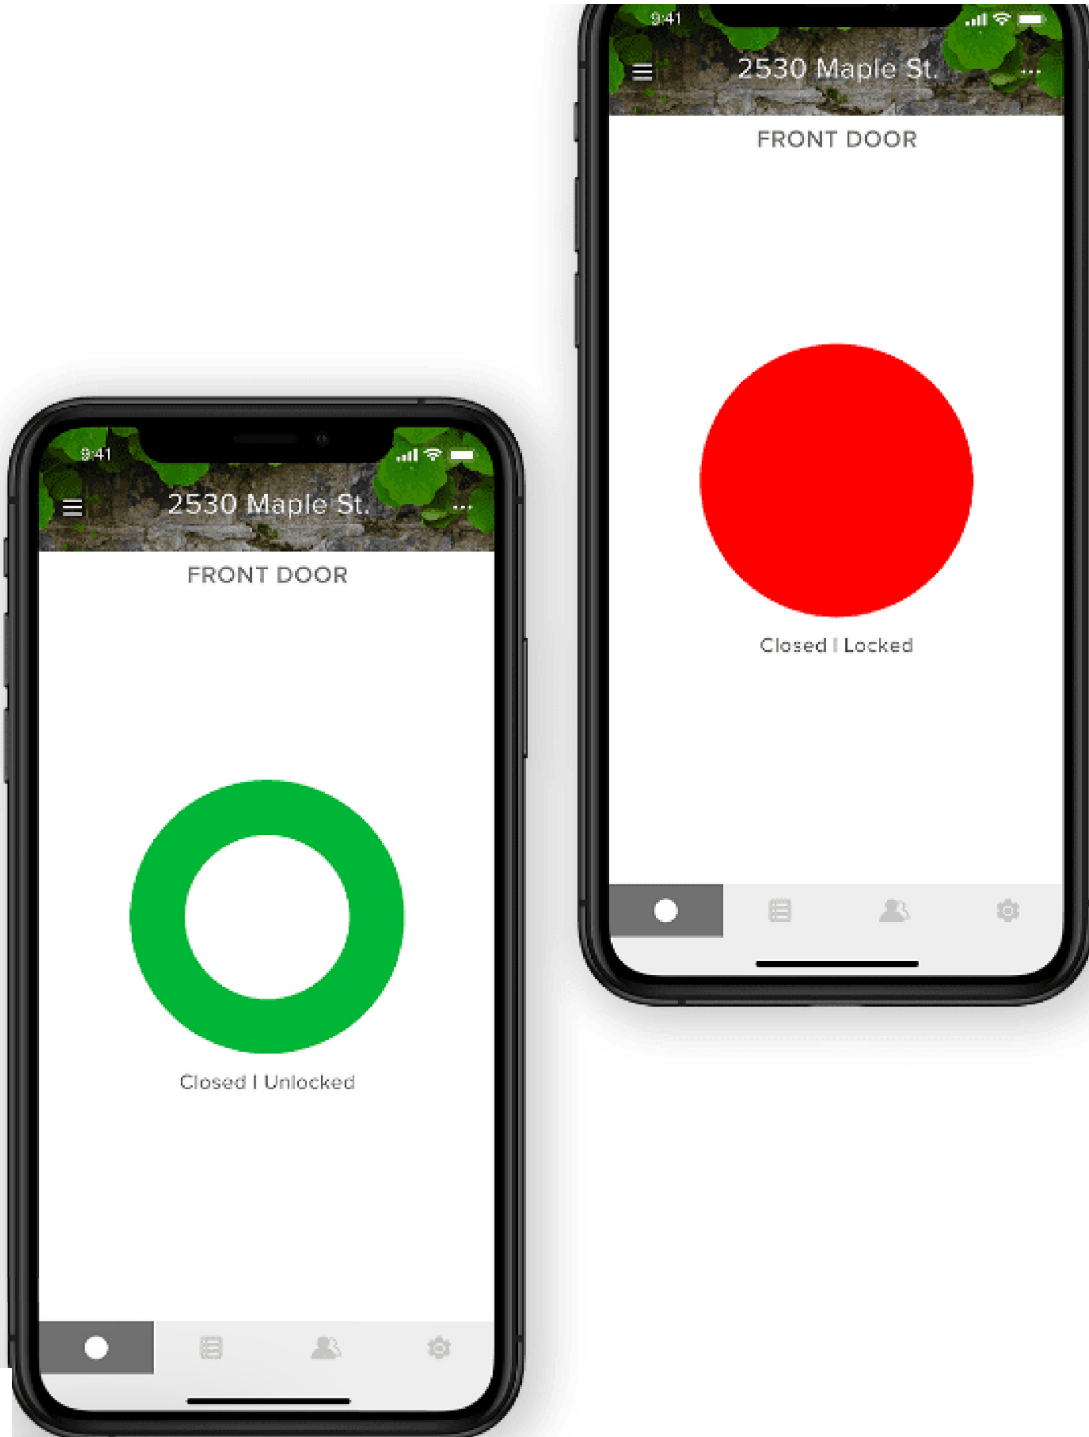

REFER A FRIEND

...t.com/products/august-smart-lock-pro-connect

3/20

SALE EXTENDED | Save 15% on Wi-Fi Smart Lock + Keypad

Get the deal

Products How It Works Works With Support **Bundle & Save**

REFER A FRIEND

<https://www.august.com/products/august-smart-lock-pro-connect>

4/20

SALE EXTENDED | Save 15% on Wi-Fi Smart Lock + Keypad

Get the deal

Products How It Works Works With Support **Bundle & Save**

door with a simple tap. The August app works with iOS and Android devices. Check your phone compatibility [here](#).