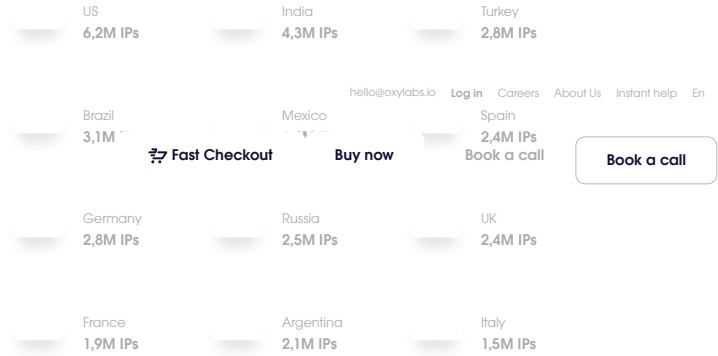

70M+ residential proxies with

city-level targeting

[Book a call](#)

Grow your business with residential proxies from anywhere in the world.

[Show all locations](#)

[hello@oxylabs.io](#) [Log in](#) [Careers](#) [About Us](#) [Instant help](#) [En](#)

Fast Checkout

Buy now

[Book a call](#)

[Book a call](#)

[Show all locations](#)

Check out our other scraping solutions

Next-Gen Residential Proxies

Data gathering solution with advanced AI-based anti-captcha.

HTTP proxies

Effortless communication with websites via an HTTP protocol.

Rotating proxies

Harder to detect and ideal for challenging targets.

Gabriele Amirzian

Account Manager @ Oxylabs

If your data sources are scattered around the globe, a wide range of localized IPs is exactly what you need. Our residential proxies offer unmatched flexibility when choosing any location globally.

Rokas Brazinskas

Account Manager @ Oxylabs

Using residential proxies is paramount not only due to a broad and precise spectrum of locations but also because targets will identify the incoming requests as originating from organic users. Such traffic is highly unlikely to be detected as automated.

A word from your dedicated account manager

By choosing to work with our residential proxies, you will get your very own dedicated account manager.

Fast Checkout

Starting at