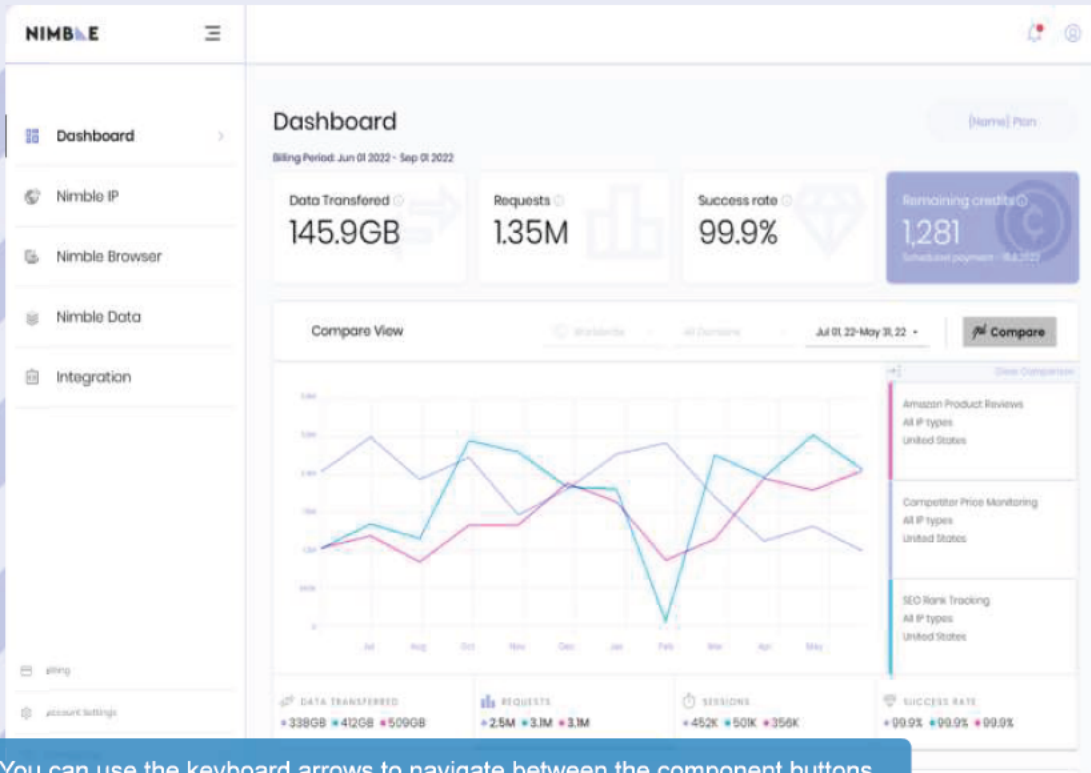

Granular targeting down to any geolocation in the world

You can use the keyboard arrows to navigate between the component buttons

ESC

Close	Keyboard Nav	Stop Blinks	Monochrome	Sepia	High Contrast
Black & Yellow	Invert	Highlights Titles	Highlights Links	Tooltip	Tooltip Visible
Readable Fonts	Increase Font	Decrease Font	Zoom Increase	Zoom Decrease	White Cursor
Black Cursor	Reader View	This Website Not Available In IPv6	Your ISP Not Supports IPv6		

Modern Infrastructure, Platform Premium Quality

Access the data you need every time. Nimble IP hosts a premium pool of peers with the best reputation, fastest performance, and highest availability in the world to ensure requests always get through and are never rate limited.