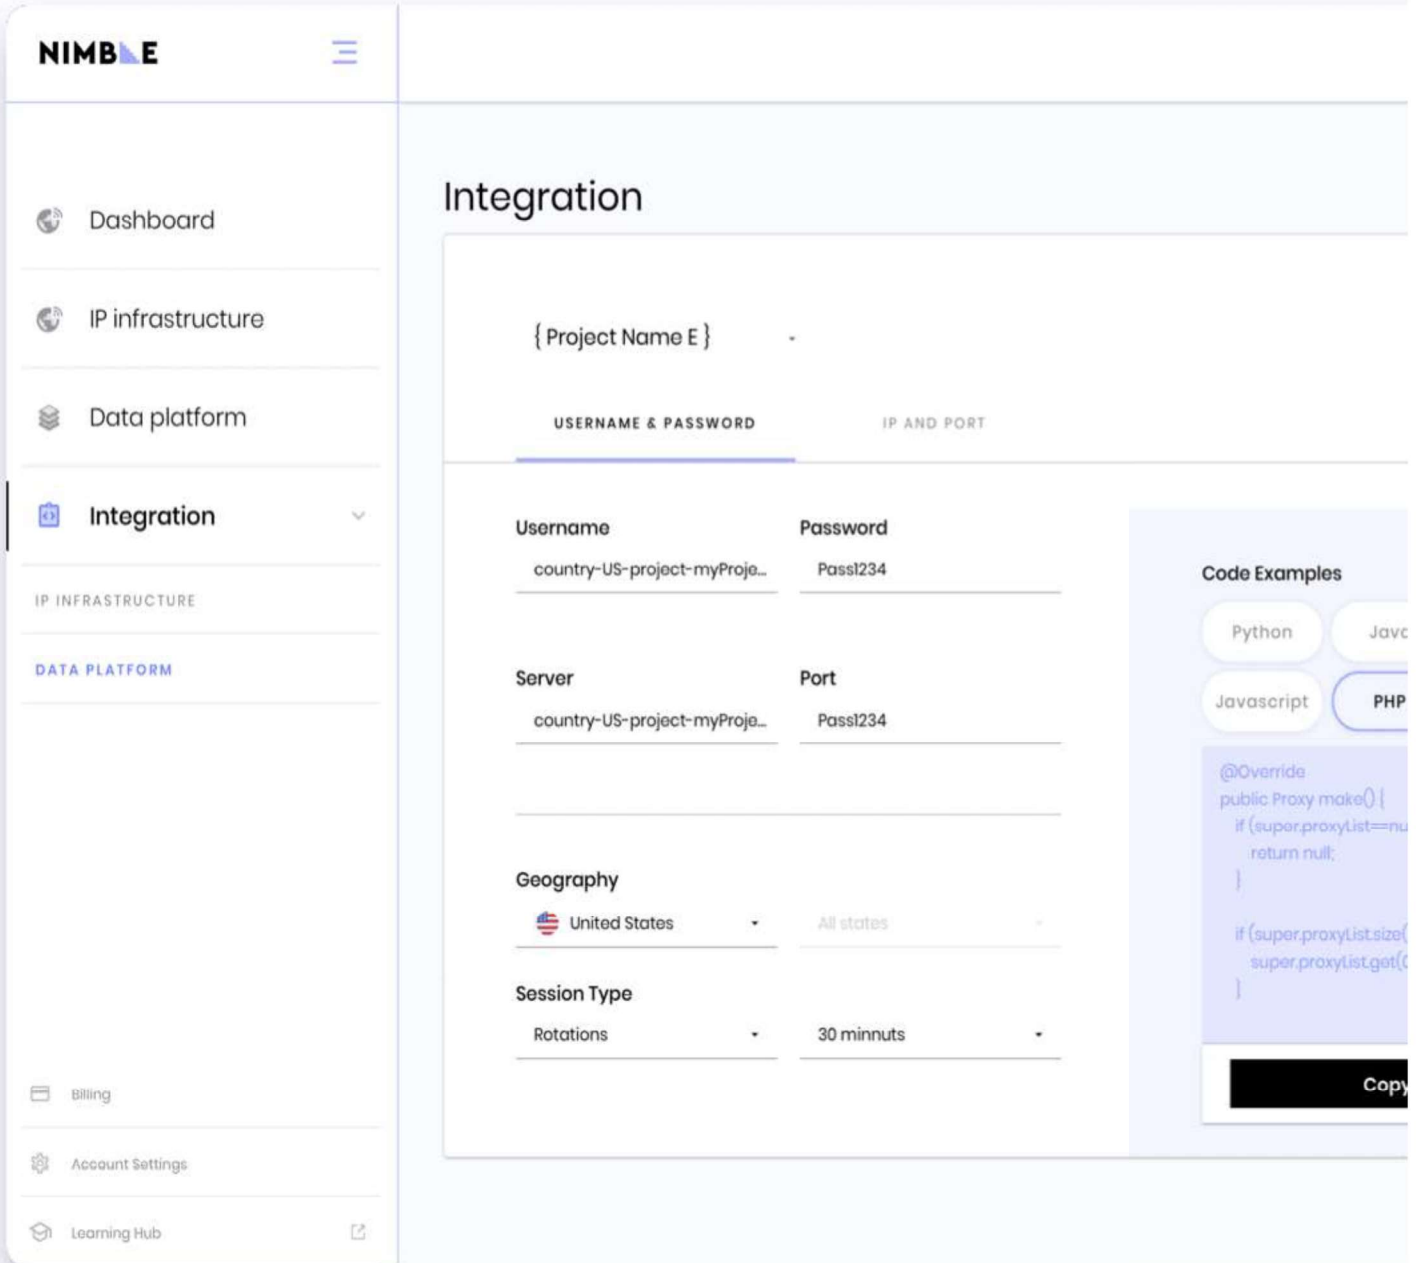

Simple Integration

Integrate with your existing deployment for maximum efficiency

Gathering web data doesn't need to be hard.

We know that building and maintaining web data collection ops might be annoying. Nimble technology is designed from the ground up to provide smooth data collection from any public source, at scale.

Nimble Web Data Platform

Gather public web data from any website with a simple and stable API. Scale your web data operations with continuous access, even to the most complex and dynamic web data.

Ditch endless maintenance and start enjoying a robust platform that gathers the data you need, the way you want it.

Nimble’s IP Infrastructure

The modern proxy solution is designed for large-scale web data operations to ensure the continuous delivery of accurate web data from any geolocation.

We built the IP Infrastructure we always dreamed about. With great performance, seamless integration, and premium quality- at scale and over time.