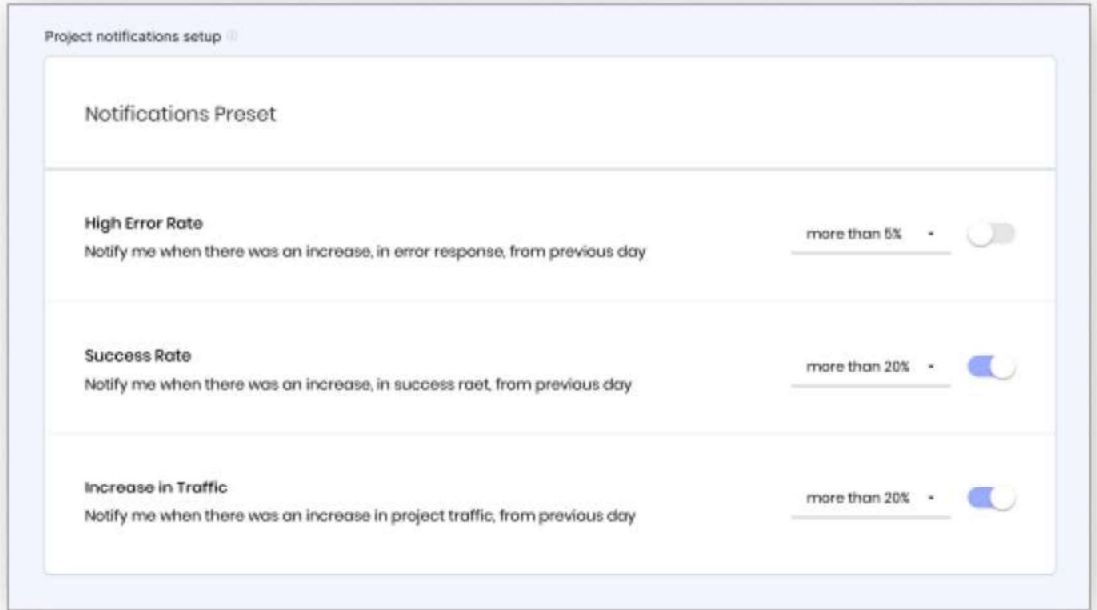

↑ 2.6%

89.7%

↑ 8.5%

Anyone Can Be a Power User

Nimble offers web data pipelines with a hands-free approach. Effortless management API allows you maximum control with minimum effort.

Deploy your web data pipelines like an expert with a simple interface to control data sources, budgets, and permissions and get notified about your operations with REAL-TIME alerts.