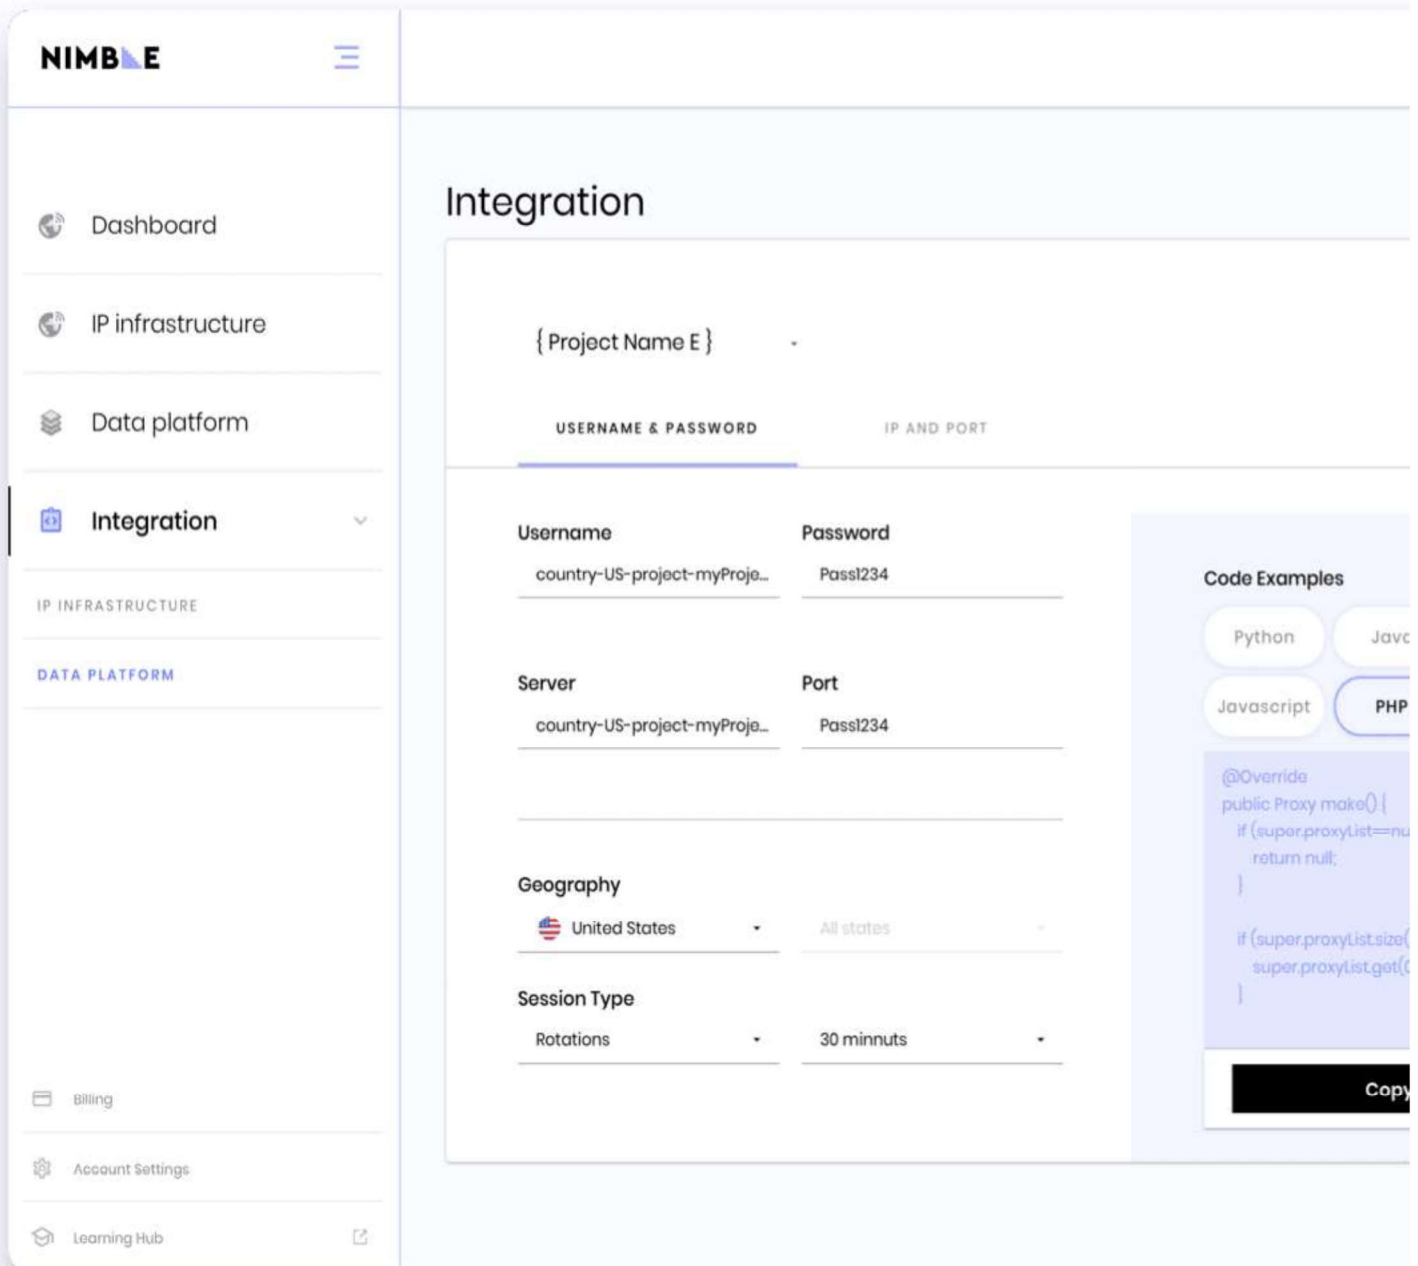

Simple Integration

Integrate with your existing deployment for maximum efficiency

Gathering web data doesn't need to be hard.

We know that building and maintaining web data collection ops might be annoying. Nimble technology is designed from the ground up to provide smooth data collection from any public source, at scale.

Nimble Web Data Platform

Gather public web data from any website with a simple and stable API. Scale your web data operations with continuous access, even to the most complex and dynamic web data.

Ditch endless maintenance and start enjoying a robust platform that gathers the data you need, the way you want it.

Nimble's IP Infrastructure

The modern proxy solution is designed for large-scale web data operations to ensure the continuous delivery of accurate web data from any geolocation.

We built the IP Infrastructure we always dreamed about. With great performance, seamless integration, and premium quality- at scale and over time.