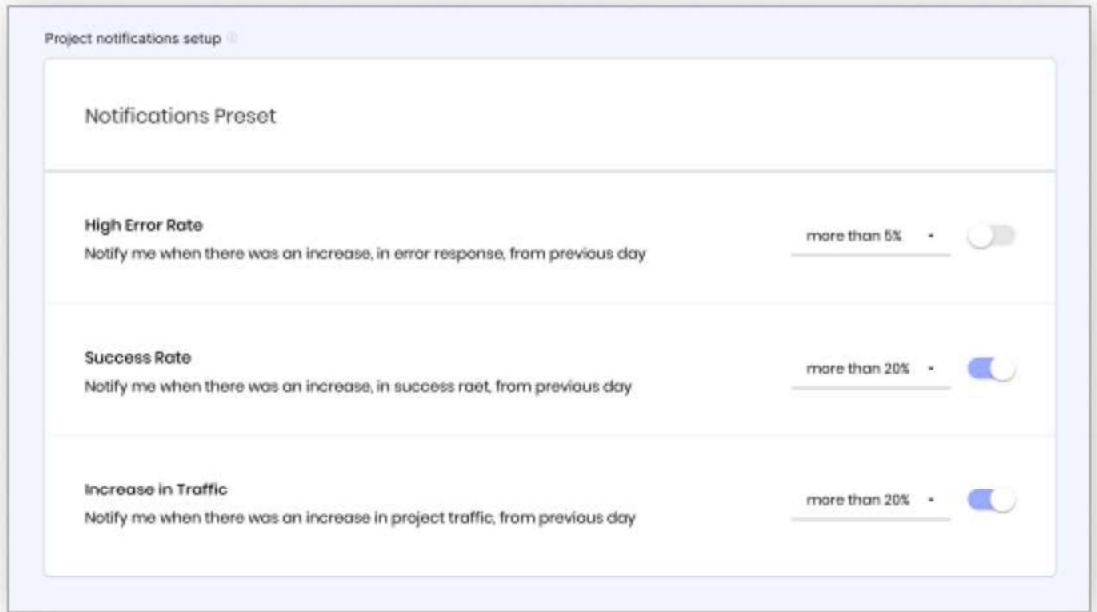

↑ 2.6%

89.7%

↑ 8.5%

Anyone Can Be a Power User

Nimble offers web data pipelines with a hands-free approach. Effortless management API allows you maximum control with minimum effort.

Deploy your web data pipelines like an expert with a simple interface to control data sources, budgets, and permissions and get notified about your operations with REAL-TIME alerts.