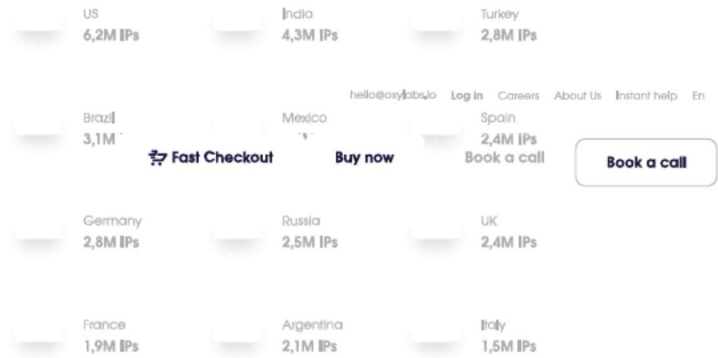

70M+ residential proxies with

city-level targeting

[Book a call](#)

Grow your business with residential proxies from anywhere in the world.

[Show all locations](#)

[Show all locations](#)

hello@oxylabs.io | [Log In](#) | [Careers](#) | [About Us](#) | [Instant help](#) | [En](#)

Fast Checkout

Buy now

[Book a call](#)

[Book a call](#)

Check out our other scraping solutions

Next-Gen Residential Proxies

Data gathering solution with advanced AI-based anti-captcha.

HTTP proxies

Effortless communication with websites via an HTTP protocol.

Rotating proxies

Harder to detect and ideal for challenging targets.

Gabriele Amirzian

Account Manager @ Oxylabs

If your data sources are scattered around the globe, a wide range of localized IPs is exactly what you need. Our residential proxies offer unmatched flexibility when choosing any location globally.

Rokas Brazinskas

Account Manager @ Oxylabs

Using residential proxies is paramount not only due to a broad and precise spectrum of locations but also because targets will identify the incoming requests as originating from organic users. Such traffic is highly unlikely to be detected as automated.

A word from your dedicated account manager

By choosing to work with our residential proxies, you will get your very own dedicated account manager.

Fast Checkout

The Data Company Technologies Inc. v. Bright Data Ltd