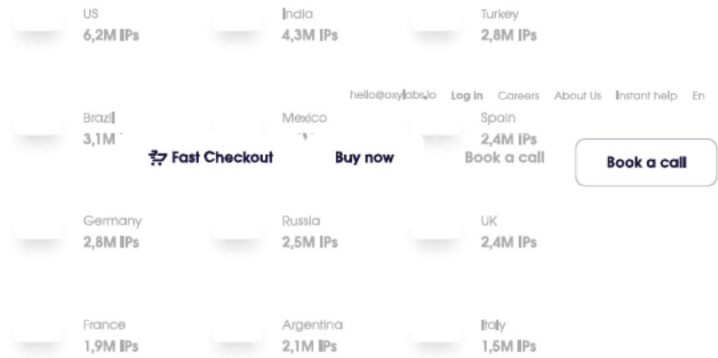

70M+ residential proxies with

city-level targeting

[Book a call](#)

Grow your business with residential proxies from anywhere in the world.

[Show all locations](#)

[Show all locations](#)

hello@oxylabs.io | [Log In](#) | [Careers](#) | [About Us](#) | [Instant help](#) | [En](#)

Fast Checkout

Buy now

[Book a call](#)

[Book a call](#)

Check out our other scraping solutions

Next-Gen Residential Proxies

Data gathering solution with advanced AI-based anti-captcha.

HTTP proxies

Effortless communication with websites via an HTTP protocol.

Rotating proxies

Harder to detect and ideal for challenging targets.

Gabriele Amirzian

Account Manager @ Oxylabs

If your data sources are scattered around the globe, a wide range of localized IPs is exactly what you need. Our residential proxies offer unmatched flexibility when choosing any location globally.

Rokas Brazinskas

Account Manager @ Oxylabs

Using residential proxies is paramount not only due to a broad and precise spectrum of locations but also because targets will identify the incoming requests as originating from organic users. Such traffic is highly unlikely to be detected as automated.

A word from your dedicated account manager

By choosing to work with our residential proxies, you will get your very own dedicated account manager.

Fast Checkout

The Data Company Technologies Inc. v. Bright Data Ltd. [Starting at](#)