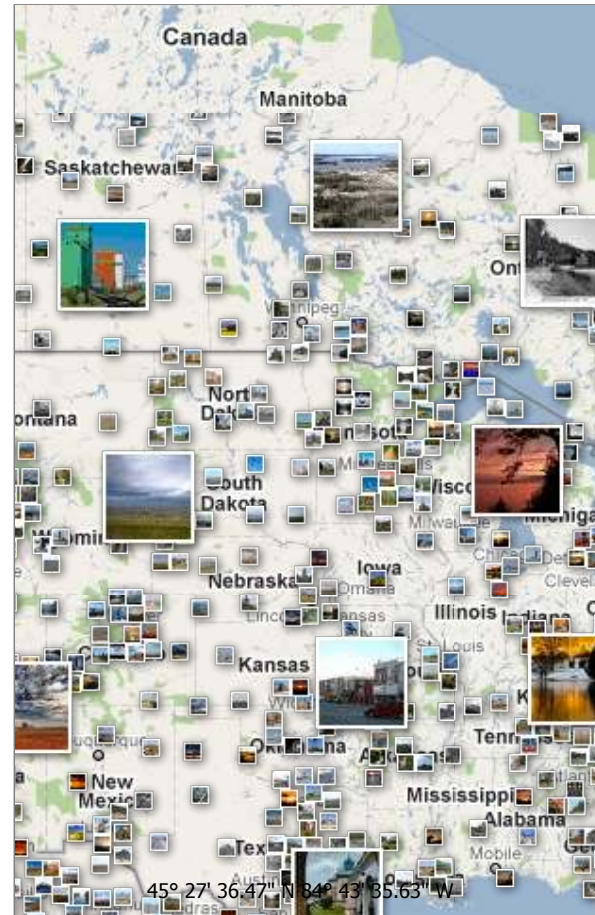

11/29/2022

Panoramio - Photos of the World

The Wayback Machine - <https://web.archive.org/web/20101126084240/http://www.panoramio.com:80/map>

[Sign up](#) | [Upload](#) | [Contest](#) | [Places](#) | [Tags](#)

You must be logged to access this page

Popular Recent

Also show photos not selected for Google Earth

[Popular photos in Google Earth](#)

Copyright © 2010 [Google.com](#). All rights reserved. | Photos are under the copyright of their owners. | [Blog](#) | [Feedback and Help desk](#)