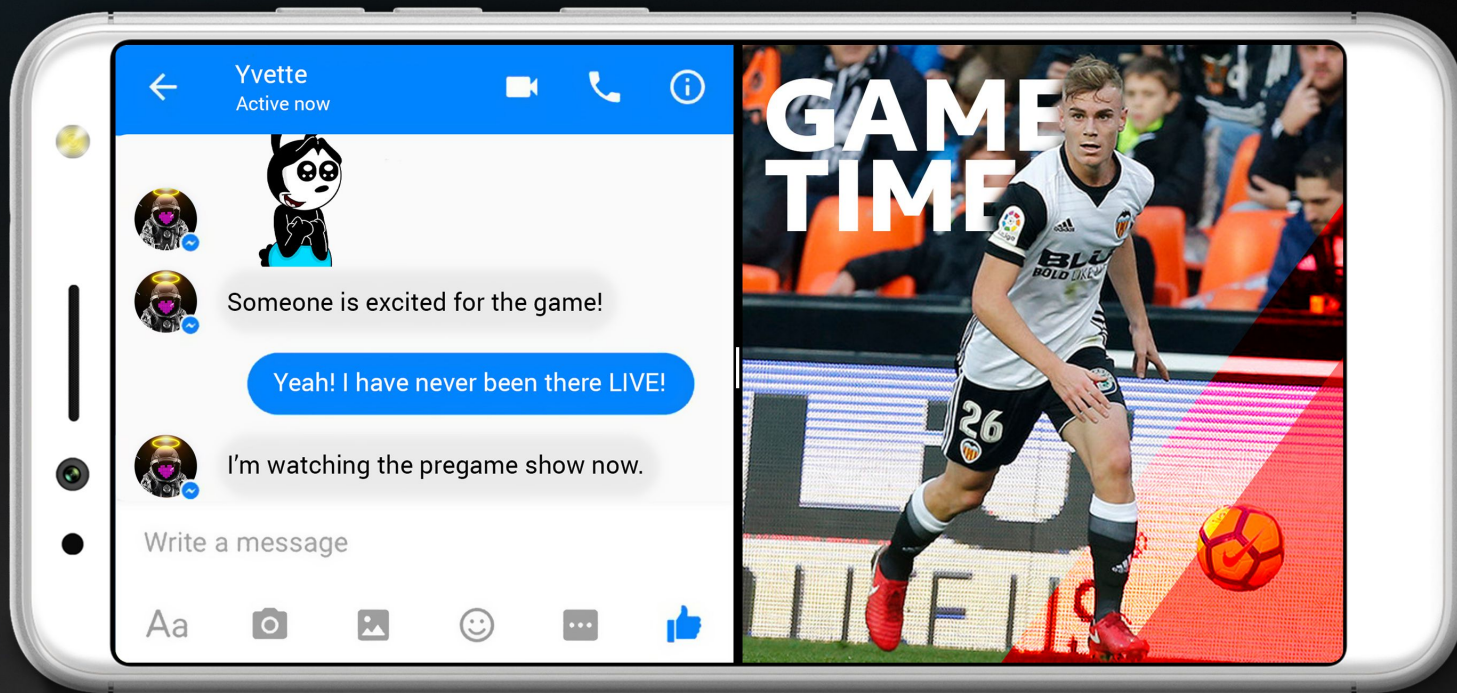

8MP

Selfie w/ Flash

Power House

With a MediaTek 6739 chipset powering the 1.3GHz Quad Core processor, the VIVO ONE provides user with all the multitasking capability desired. Enjoy all your favorite movies and games with speed and efficiency thanks to the IMG GE8100 GPU.

4 Core **64Bit**
Processor

Blazing Memory

With 16GB of internal memory, the VIVO ONE assures you have enough storage for all your files and music. Seamlessly multitask with 2GB of built-in RAM. If more space is required, expandable storage up to 64GB with a built in MicroSD slot.

16GB
Internal Memory

2GB
RAM

Split Screen Action

The VIVO ONE has the ability to access two applications simultaneously. The Split screen feature allows you to message on one side of screen while partaking in the use of another application on the other. Much more efficient than your average smartphone.

Fingerprint Scanner

Quick Access. Total Security.

The VIVO ONE provides the peace of mind of total security and convenience at the press of a button. Unlock your smartphone with ease and peace of mind, while also having accessibility to all your important files. With the latest technology, you can unlock your smartphone in a mind blowing 0.2 seconds.