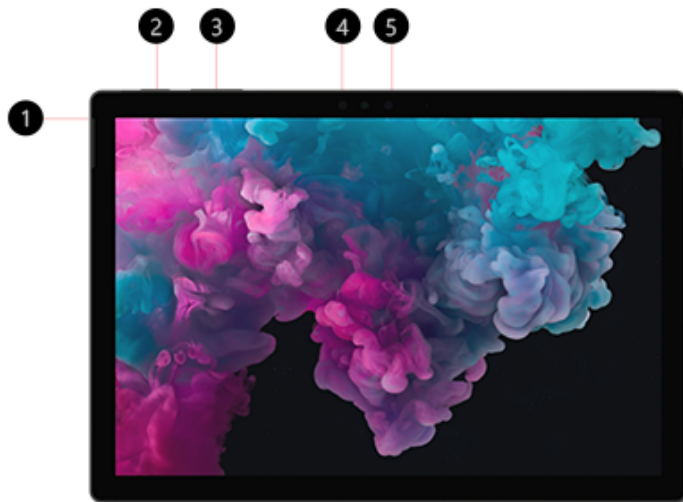

Search

Surface Pro (5th Gen) features

Surface Pro (5th Gen) and Windows 10

Surface Pro (5th Gen) comes with Windows 10 Pro edition.

If you're not sure which Surface model you're using, see [Which Surface model do I have?](#)

Diagrams of Surface Pro (5th Gen)

Not sure where to plug something in or how to turn up the volume? We've got you covered. Here are a few diagrams to help you find your way around.

1. Headset jack

2. Power button

Surface Pro (5th Gen) tech specs

Dimensions	11.5" x 7.9" x 0.33" (292 mm x 201 mm x 8.5 mm)
Display	Screen: 12.3" PixelSense™ Display Resolution: 2736 x 1824 (267 PPI) Aspect Ratio: 3:2 Touch: 10 point multi-touch
Memory	4GB, 8GB, or 16GB RAM
Processor	Intel® Core™ 7th-generation m3, i5, or i7
Security	TPM chip for enterprise security Enterprise-grade protection with Windows Hello face sign-in
Software	Windows 10 Pro (i5,i7) Windows 10 Home (m3) Office 30-day trial
Sensors	Ambient light sensor Accelerometer Gyroscope
Storage	Solid state drive (SSD) options: 128GB, 256GB, 512GB, or 1TB
What's in the box	Surface Pro Power supply Quick Start Guide Safety and warranty documents
Network	4G LTE Cat 9 modem up to 450Mbps GPS / GLONASS: Standalone and Assisted GNSS, accuracy up to 3 meters Nano SIM Tray and Embedded SIM (eSIM)