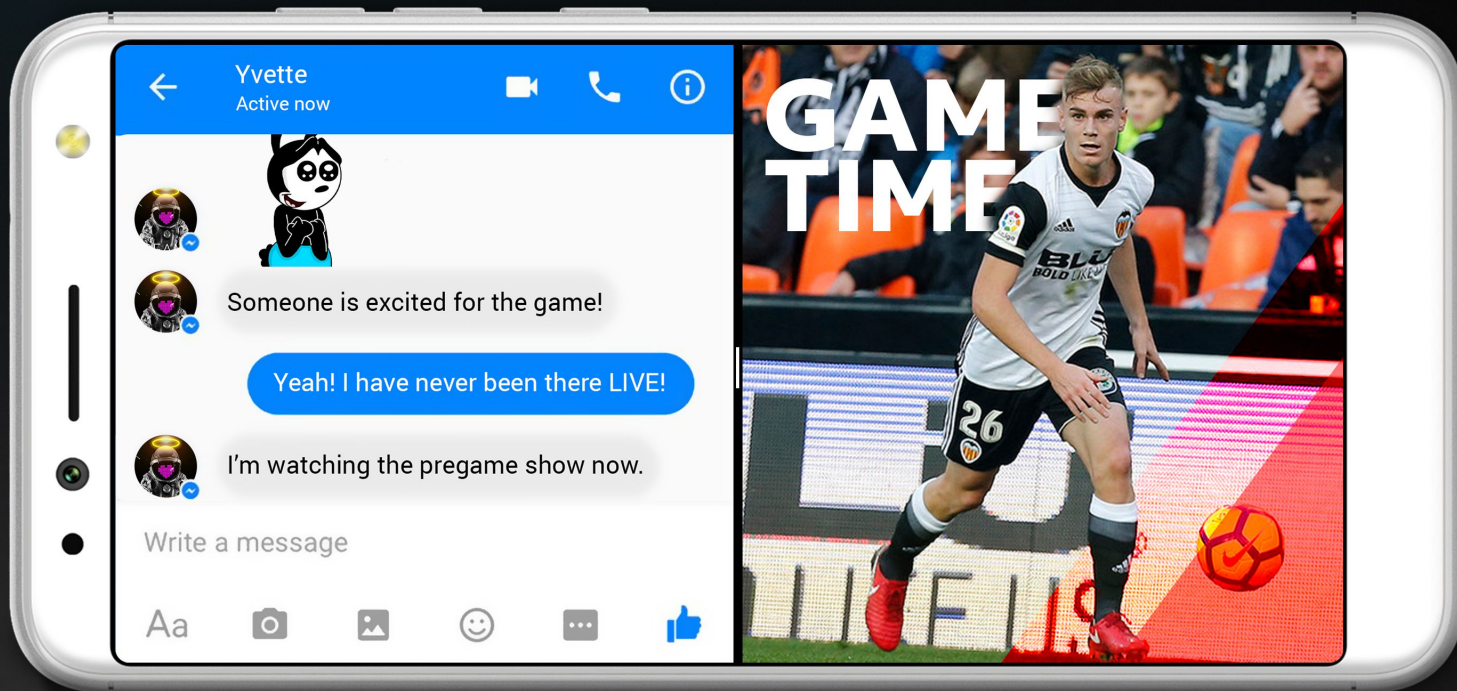

## Blazing Memory

With 16GB of internal memory, the VIVO ONE assures you have enough storage for all your files and music. Seamlessly multitask with 2GB of built-in RAM. If more space is required, expandable storage up to 64GB with a built in MicroSD slot.

## Split Screen Action

The VIVO ONE has the ability to access two applications simultaneously. The Split screen feature allows you to message on one side of screen while partaking in the use of another application on the other. Much more efficient than your average smartphone.