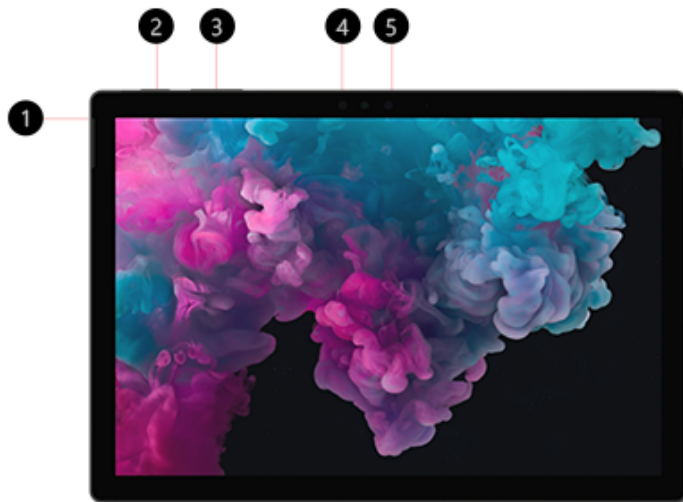

Surface Pro (5th Gen)

Surface Pro (5th Gen) features

Surface Pro (5th Gen) and Windows 10

Surface Pro (5th Gen) comes with Windows 10 Pro edition.

If you're not sure which Surface model you're using, see [Which Surface model do I have?](#)

Diagrams of Surface Pro (5th Gen)

Not sure where to plug something in or how to turn up the volume? We've got you covered. Here are a few diagrams to help you find your way around.

1. Headset jack

2. Power button

Surface Pro (5th Gen) tech specs

Dimensions	11.5" x 7.9" x 0.33" (292 mm x 201 mm x 8.5 mm)
Display	Screen: 12.3" PixelSense™ Display Resolution: 2736 x 1824 (267 PPI) Aspect Ratio: 3:2 Touch: 10 point multi-touch
Memory	4GB, 8GB, or 16GB RAM
Processor	Intel® Core™ 7th-generation m3, i5, or i7
Security	TPM chip for enterprise security Enterprise-grade protection with Windows Hello face sign-in
Software	Windows 10 Pro (i5,i7) Windows 10 Home (m3) Office 30-day trial
Sensors	Ambient light sensor Accelerometer Gyroscope
Storage	Solid state drive (SSD) options: 128GB, 256GB, 512GB, or 1TB
What's in the box	Surface Pro Power supply Quick Start Guide Safety and warranty documents
Network	4G LTE Cat 9 modem up to 450Mbps GPS / GLONASS: Standalone and Assisted GNSS, accuracy up to 3 meters Nano SIM Tray and Embedded SIM (eSIM)