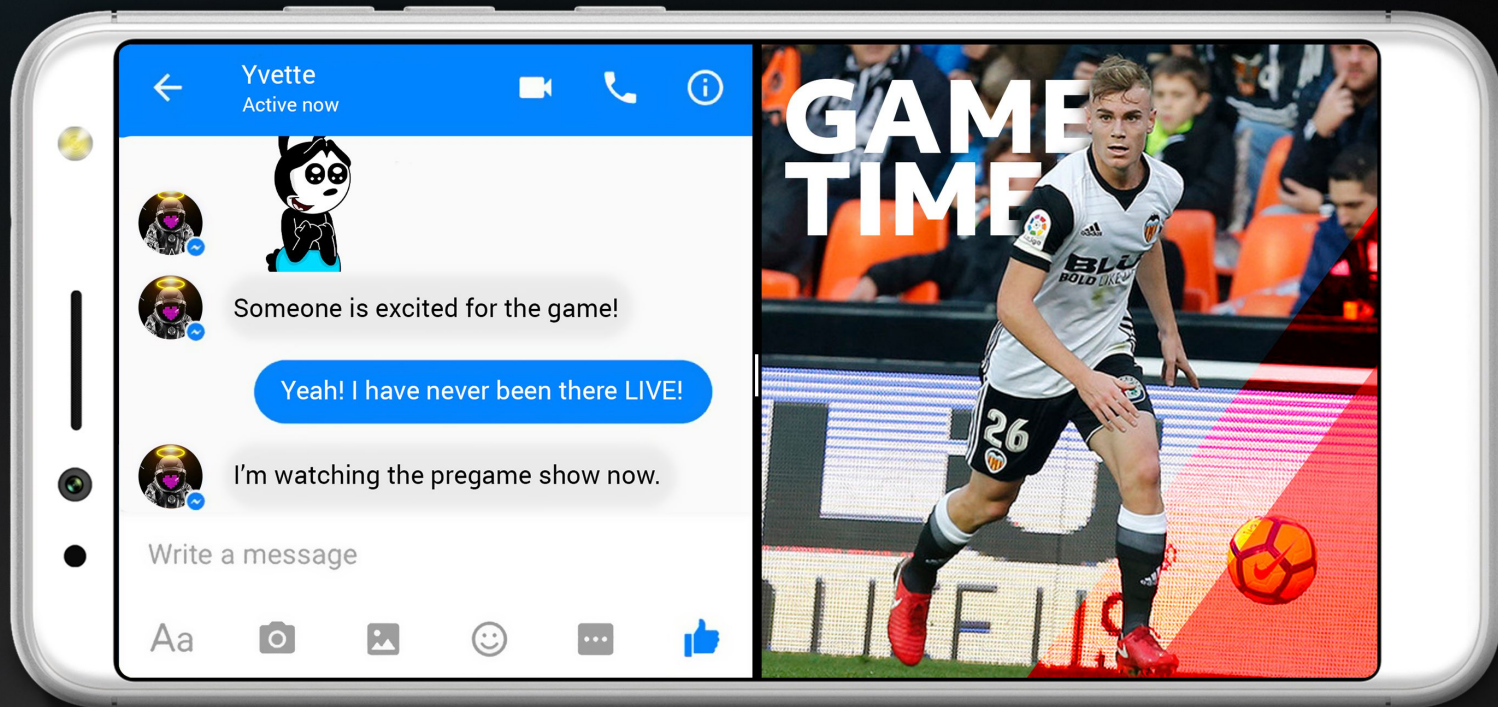

8MP

Selfie w/ Flash

Power House

With a MediaTek 6739 chipset powering the 1.3GHz Quad Core processor, the VIVO ONE provides user with all the multitasking capability desired. Enjoy all your favorite movies and games with speed and efficiency thanks to the IMG GE8100 GPU.

16GB
Internal Memory

2GB
RAM

Split Screen Action

The VIVO ONE has the ability to access two applications simultaneously. The Split screen feature allows you to message on one side of screen while partaking in the use of another application on the other. Much more efficient than your average smartphone.

Fingerprint Scanner

Quick Access. Total Security.

The VIVO ONE provides the peace of mind of total security and convenience at the press of a button. Unlock your smartphone with ease and peace of mind, while also having accessibility to all your important files. With the latest technology, you can unlock your smartphone in a mind blowing 0.2 seconds.