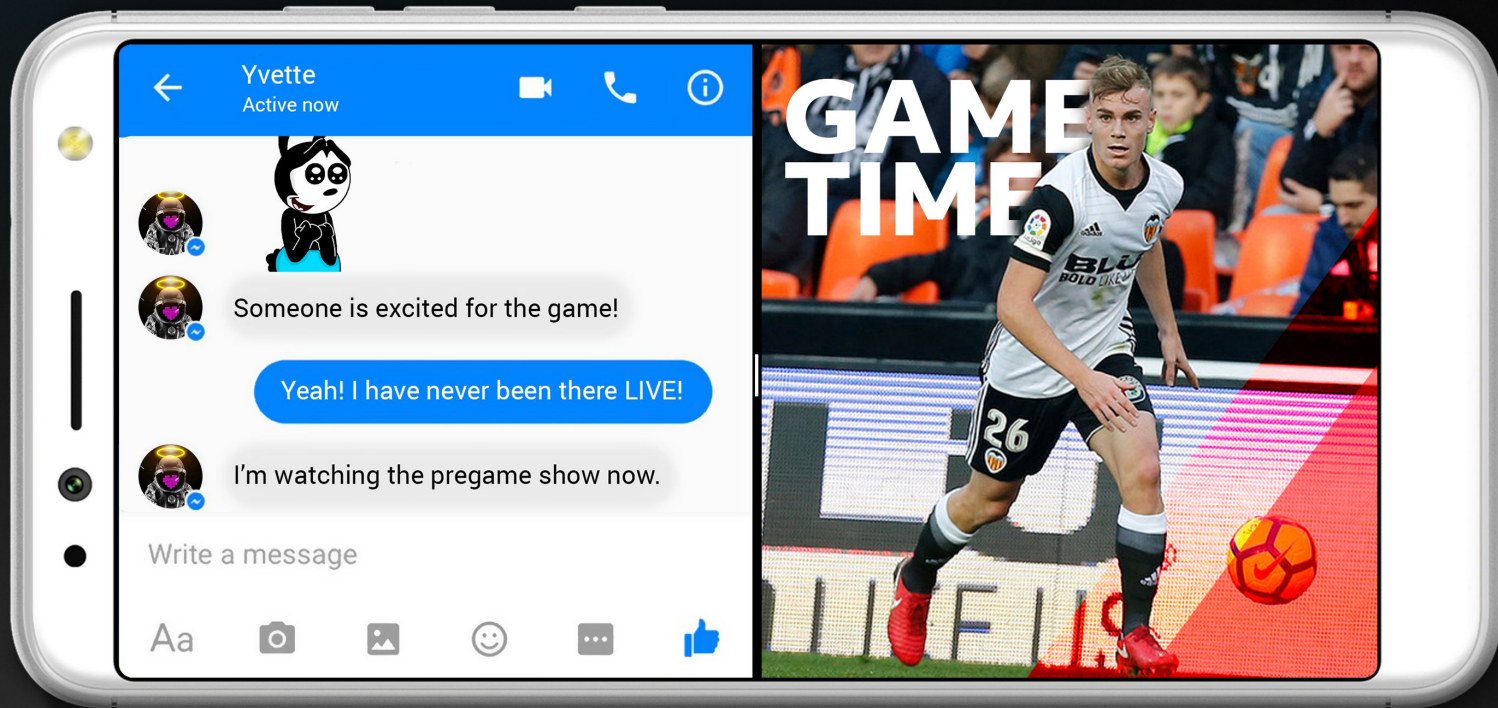

## Split Screen Action

The VIVO ONE has the ability to access two applications simultaneously. The Split screen feature allows you to message on one side of screen while partaking in the use of another application on the other. Much more efficient than your average smartphone.

Fingerprint Scanner

## Quick Access. Total Security.

The VIVO ONE provides the peace of mind of total security and convenience at the press of a button. Unlock your smartphone with ease and peace of mind, while also having accessibility to all your important files. With the latest technology, you can unlock your smartphone in a mind blowing 0.2 seconds.