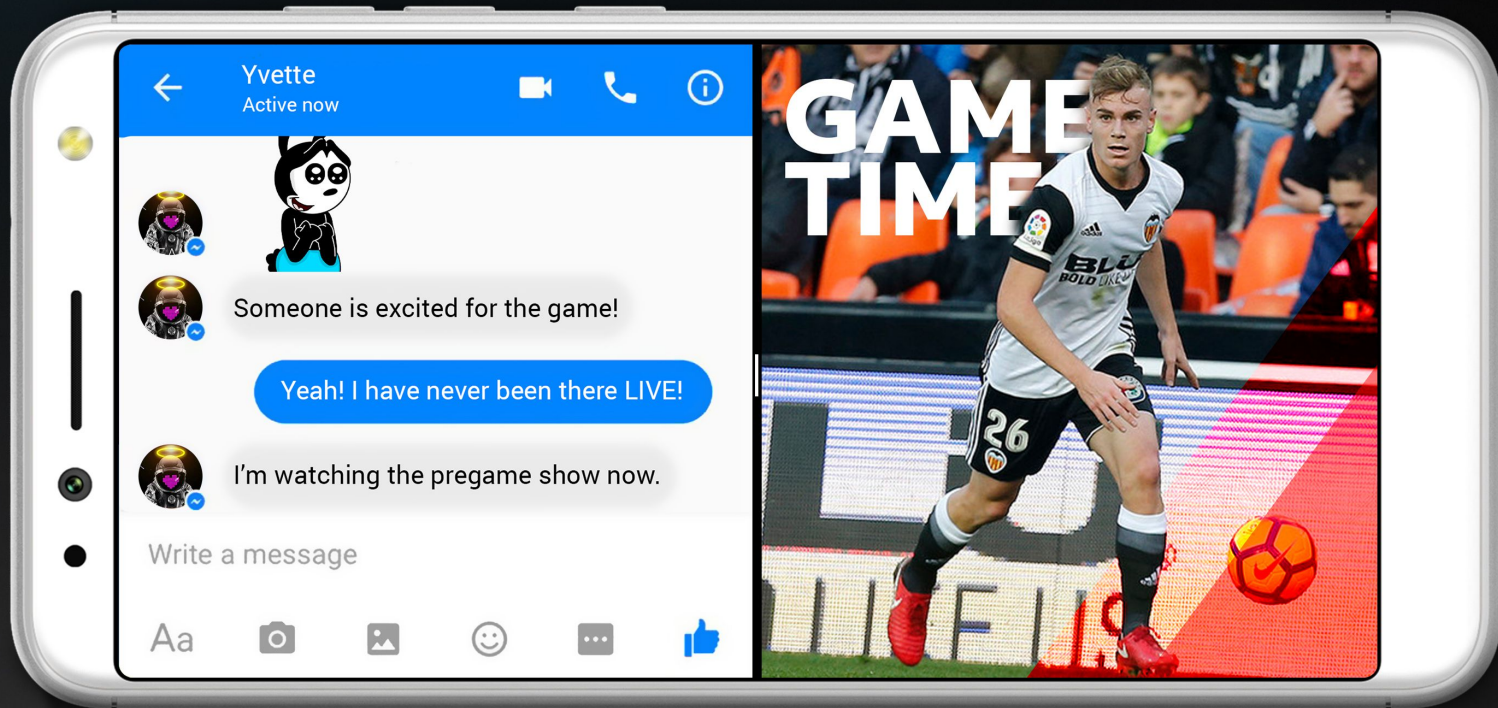

8MP

Selfie w/ Flash

Power House

With a MediaTek 6739 chipset powering the 1.3GHz Quad Core processor, the VIVO ONE provides user with all the multitasking capability desired. Enjoy all your favorite movies and games with speed and efficiency thanks to the IMG GE8100 GPU.

16GB
Internal Memory

2GB
RAM

Split Screen Action

The VIVO ONE has the ability to access two applications simultaneously. The Split screen feature allows you to message on one side of screen while partaking in the use of another application on the other. Much more efficient than your average smartphone.

Fingerprint Scanner

Quick Access. Total Security.

The VIVO ONE provides the peace of mind of total security and convenience at the press of a button. Unlock your smartphone with ease and peace of mind, while also having accessibility to all your important files. With the latest technology, you can unlock your smartphone in a mind blowing 0.2 seconds.