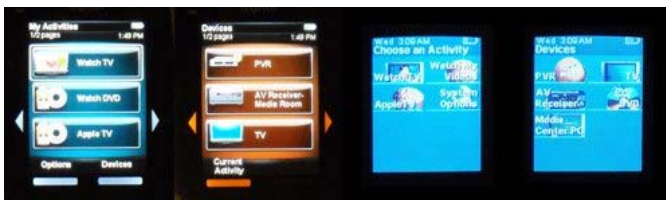

The Harmony 900 has a great ergonomic form-factor, very comfortable to hold and easy to click/reach all of the buttons with your thumb.

The Harmony 900 has an internal rechargeable battery that charges while in its cradle (charging station). The battery can be removed/replaced if necessary.