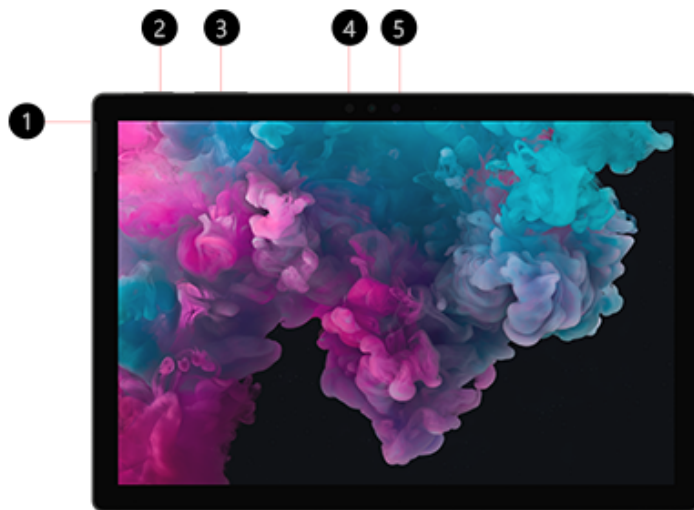

Support Microsoft 365 Office All Microsoft

Products

Devices Surface

Windows

Xbox

Search

What's new

Deals

Account & billing

Buy Microsoft 365

Templates

Surface Pro (5th Gen) features

More support

Surface Pro (5th Gen)

Surface Pro (5th Gen) and Windows 10

Surface Pro (5th Gen) comes with Windows 10 Pro edition.

If you're not sure which Surface model you're using, see [Which Surface model do I have?](#)

Diagrams of Surface Pro (5th Gen)

Not sure where to plug something in or how to turn up the volume? We've got you covered. Here are a few diagrams to help you find your way around.

1. Headset jack

2. Power button