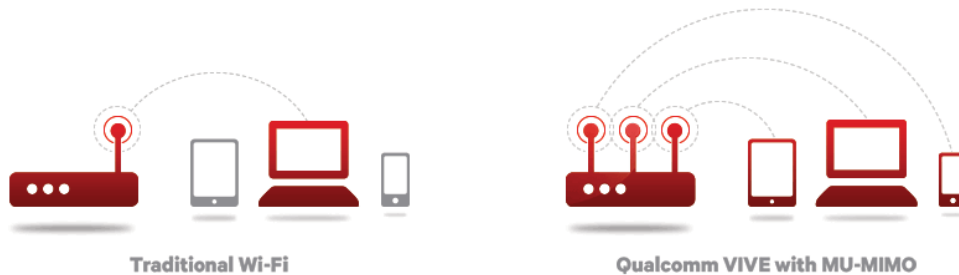

Wi-Fi is one of the unsung heroes inside every smartphone and tablet. By connecting to Wi-Fi networks that are all around us, we can download music, upload photos and stream videos – while avoiding those annoying data overage

[Enter one of the most advanced Wi-Fi on the planet. Qualcomm® VIVE™ with MU-MIMO \(Multiple-User Multiple-Input and Multiple-Output\) technology allows networks to serve up to three devices at once through multi-user beamforming—where the router essentially concentrates its signal toward a device or group of devices.](#) By serving three smartphones or tablets at once, the wait times are shorter for everyone on the network. Practically, this means up to 3x faster downloads, less interference, and lower latency.