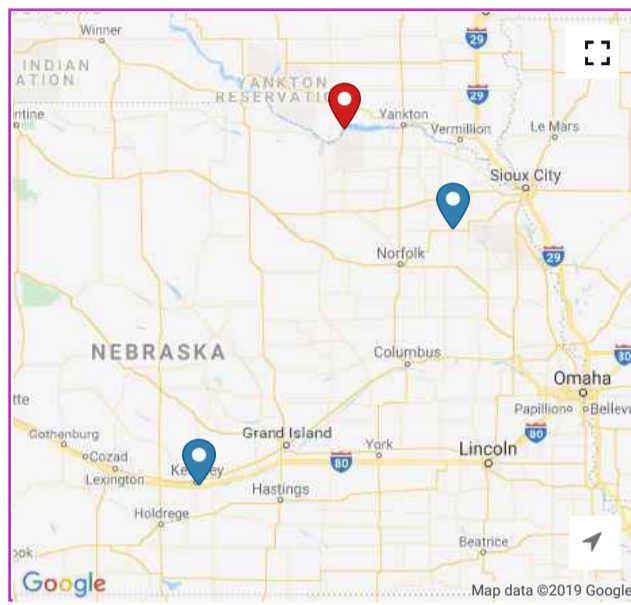

Within

Discount Furniture
 2618 NE-15
 Wayne, NE 68787
[Directions](#)

Husker Sit & Sleep
 2120 Central Ave
 Kearney, NE 68847
[Directions](#)

[Become an Instant Comfort Retailer](#)

DISCOVER THE BED OF YOUR DREAMS ALL AT THE TOUCH OF YOUR FINGERS