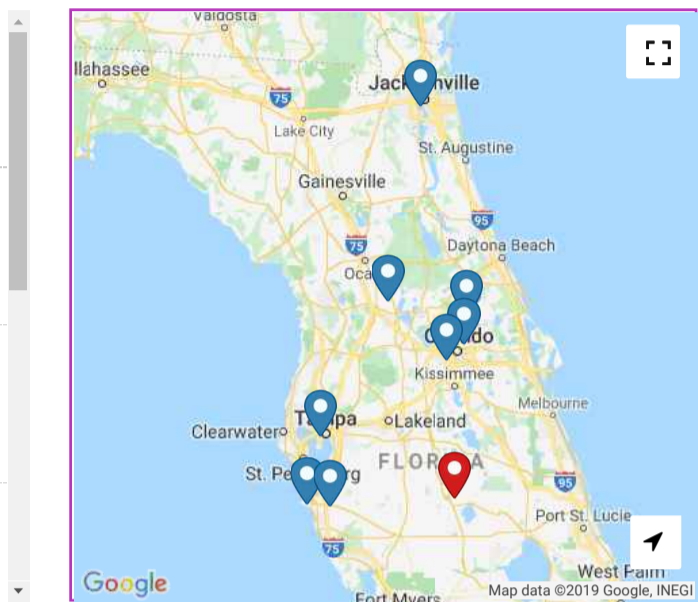

INSTANT COMFORT / FIND A STORE

Find a Store Near

Within

AM Mattress
8741 E State Rd 70
Lakewood Ranch, FL 34202
[Directions](#)

Relax In Comfort
4750 The Grove Dr
Windermere, FL 34786
[Directions](#)

AM Mattress
4744 Cortez Rd W
Bradenton, FL 34210
[Directions](#)

Relax In Comfort
321 West Shore Plaza
Tampa, FL 33609
[Directions](#)

[Become an Instant Comfort Retailer](#)

DISCOVER THE BED OF YOUR DREAMS ALL AT THE TOUCH OF YOUR FINGERS

Instant Comfort® offers consumers three different bed series including Firm Comfort, Plush Comfort, and Ultra-Plush Comfort. Whether you prefer your air-technology firm, combined with memory foam or luxurious pillow top feel, we have the bed for you! With 45 individual comfort settings and over 40 years of mattress manufacturing excellence, we are confident in bringing you Instant Comfort®.

Firm Control Choose Your Firm Comfort Number bed: Firm Comfort Q2 Firm Comfort Q4	Plush Comfort Choose your Plush Comfort Number bed: Plush Comfort S6 Plush Comfort S7 Plush Comfort S8 Plush Comfort S9	Ultra-Plush Comfort Choose Ultra-Plush Comfort Number bed: Ultra-Plush Comfort Q5 Ultra-Plush Comfort Q6 Ultra-Plush Comfort Q7 Ultra-Plush Comfort Q8 Ultra-Plush Comfort Q9