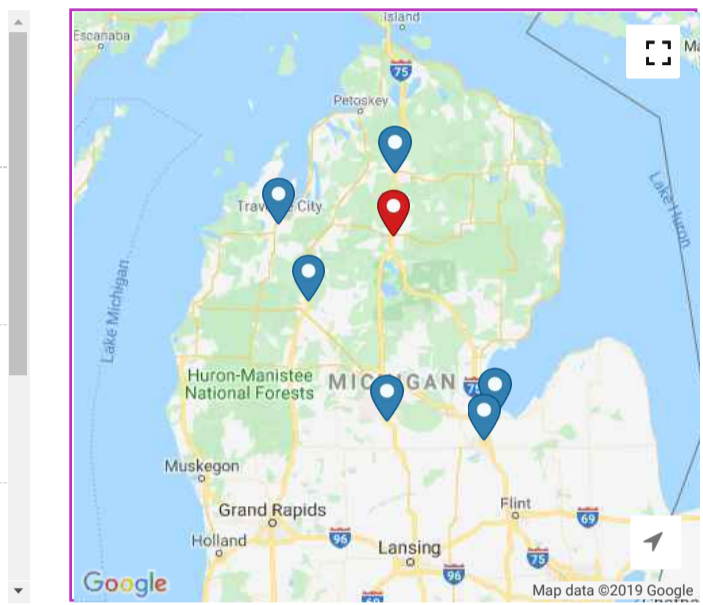

INSTANT COMFORT / FIND A STORE

Find a Store Near

grayling, MI   Within 100 mi   [Search](#)

- **ABC Warehouse**
  1519 M-32
  Gaylord, MI 49735
  [Directions](#)

- **ABC Warehouse**
  8719 Boon Rd
  Cadillac, MI 49601
  [Directions](#)

- **ABC Warehouse**
  3500 Marketplace Cir
  Traverse City, MI 49684
  [Directions](#)

- **ABC Warehouse**
  1907 S Mission St
  Mt Pleasant, MI 48858
  [Directions](#)

[Become an Instant Comfort Retailer](#)

DISCOVER THE BED OF YOUR DREAMS ALL AT THE TOUCH OF YOUR FINGERS

Instant Comfort® offers consumers three different bed series including Firm Comfort, Plush Comfort, and Ultra-Plush Comfort. Whether you prefer your air-technology firm, combined with memory foam or luxurious pillow top feel, we have the bed for you! With 45 individual comfort settings and over 40 years of mattress manufacturing excellence, we are confident in bringing you Instant Comfort®.

Firm Control Choose Your Firm Comfort Number bed: Firm Comfort Q2 Firm Comfort Q4	Plush Comfort Choose your Plush Comfort Number bed: Plush Comfort S6 Plush Comfort S7 Plush Comfort S8 Plush Comfort S9	Ultra-Plush Comfort Choose Ultra-Plush Comfort Number bed: Ultra-Plush Comfort Q5 Ultra-Plush Comfort Q6 Ultra-Plush Comfort Q7 Ultra-Plush Comfort Q8 Ultra-Plush Comfort Q9