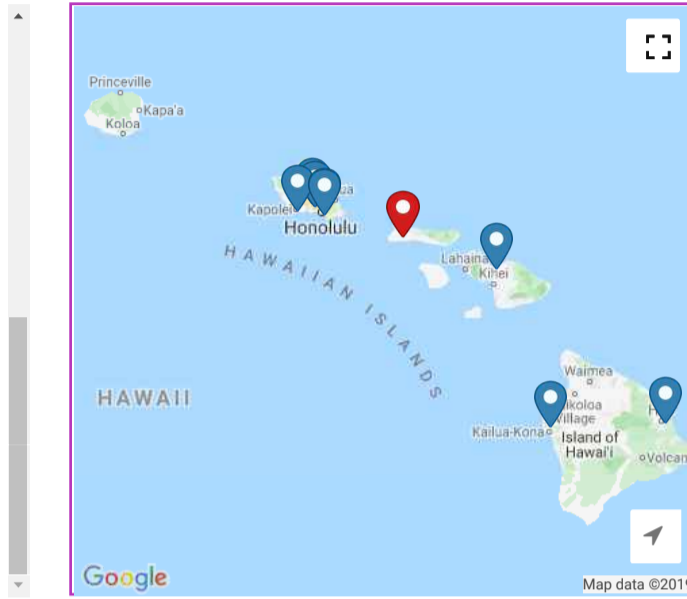

INSTANT COMFORT / FIND A STORE

Find a Store Near

Within

374 Hanakai St.
Kahului, HI 96732
[Directions](#)

Slumberworld Kapolei
707 Manawai Street
Kapolei, HI 96707
[Directions](#)

SlumberWorld Kona
73-5593 Maiau Street Koloko Business Park
Kailua - Kona, HI 96740
[Directions](#)

SlumberWorld Hilo
944 Kinoole St.
Hilo, HI 96720
[Directions](#)

[Become an Instant Comfort Retailer](#)

DISCOVER THE BED OF YOUR DREAMS ALL AT THE TOUCH OF YOUR FINGERS

Instant Comfort® offers consumers three different bed series including Firm Comfort, Plush Comfort, and Ultra-Plush Comfort. Whether you prefer your air-technology firm, combined with memory foam or luxurious pillow top feel, we have the bed for you! With 45 individual comfort settings and over 40 years of mattress manufacturing excellence, we are confident in bringing you Instant Comfort®.

Firm Control Choose Your Firm Comfort Number bed: Firm Comfort Q2 Firm Comfort Q4	Plush Comfort Choose your Plush Comfort Number bed: Plush Comfort S6 Plush Comfort S7 Plush Comfort S8 Plush Comfort S9	Ultra-Plush Comfort Choose Ultra-Plush Comfort Number bed: Ultra-Plush Comfort Q5 Ultra-Plush Comfort Q6 Ultra-Plush Comfort Q7 Ultra-Plush Comfort Q8 Ultra-Plush Comfort Q9