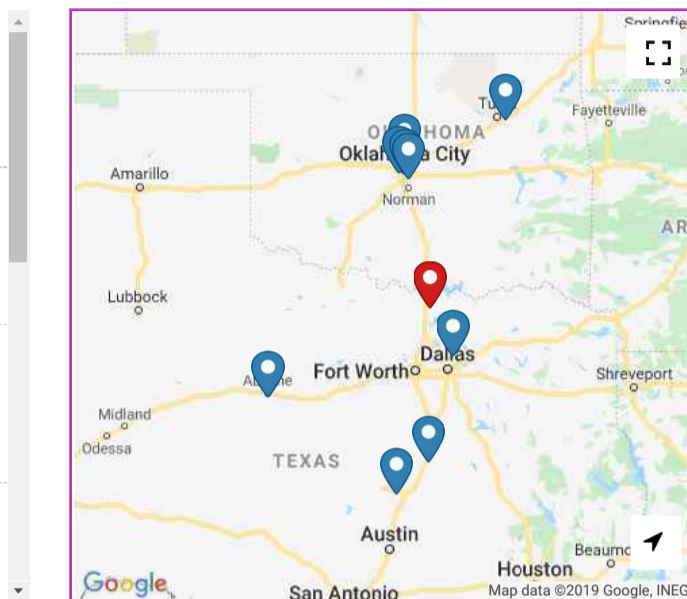

INSTANT COMFORT / FIND A STORE

Find a Store Near

Gainseville, TX   Within 200 mi   [Search](#)

Sleep Central
1310 W Campbell Rd #122
Richardson, TX 75080
[Directions](#)

Mattress Discounter
803 N Moore Ave
MOORE, OK 73160
[Directions](#)

The Mattress Place
1339 SW 59th St
Oklahoma City, OK 73119
[Directions](#)

Mattresses and Furniture
1415 S Council Rd
Oklahoma City, OK 73128

[Become an Instant Comfort Retailer](#)

DISCOVER THE BED OF YOUR DREAMS ALL AT THE TOUCH OF YOUR FINGERS

Instant Comfort® offers consumers three different bed series including Firm Comfort, Plush Comfort, and Ultra-Plush Comfort. Whether you prefer your air-technology firm, combined with memory foam or luxurious pillow top feel, we have the bed for you! With 45 individual comfort settings and over 40 years of mattress manufacturing excellence, we are confident in bringing you Instant Comfort®.

Firm Control Choose Your Firm Comfort Number bed: Firm Comfort Q2 Firm Comfort Q4	Plush Comfort Choose your Plush Comfort Number bed: Plush Comfort S6 Plush Comfort S7 Plush Comfort S8 Plush Comfort S9	Ultra-Plush Comfort Choose Ultra-Plush Comfort Number bed: Ultra-Plush Comfort Q5 Ultra-Plush Comfort Q6 Ultra-Plush Comfort Q7 Ultra-Plush Comfort Q8 Ultra-Plush Comfort Q9