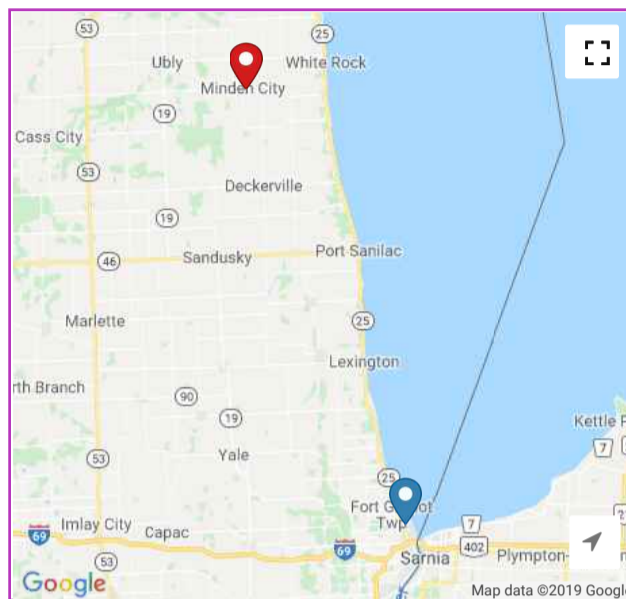

INSTANT COMFORT / FIND A STORE

Find a Store Near

Within

ABC Warehouse
4134 24th Ave
Port Huron, MI 48059
[Directions](#)

[Become an Instant Comfort Retailer](#)

DISCOVER THE BED OF YOUR DREAMS ALL AT THE TOUCH OF YOUR FINGERS

Instant Comfort® offers consumers three different bed series including Firm Comfort, Plush Comfort, and Ultra-Plush Comfort. Whether you prefer your air-technology firm, combined with memory foam or luxurious pillow top feel, we have the bed for you! With 45 individual comfort settings and over 40 years of mattress manufacturing excellence, we are confident in bringing you Instant Comfort®.

Firm Control Choose Your Firm Comfort Number bed: Firm Comfort Q2 Firm Comfort Q4	Plush Comfort Choose your Plush Comfort Number bed: Plush Comfort S6 Plush Comfort S7 Plush Comfort S8 Plush Comfort S9	Ultra-Plush Comfort Choose Ultra-Plush Comfort Number bed: Ultra-Plush Comfort Q5 Ultra-Plush Comfort Q6 Ultra-Plush Comfort Q7 Ultra-Plush Comfort Q8 Ultra-Plush Comfort Q9