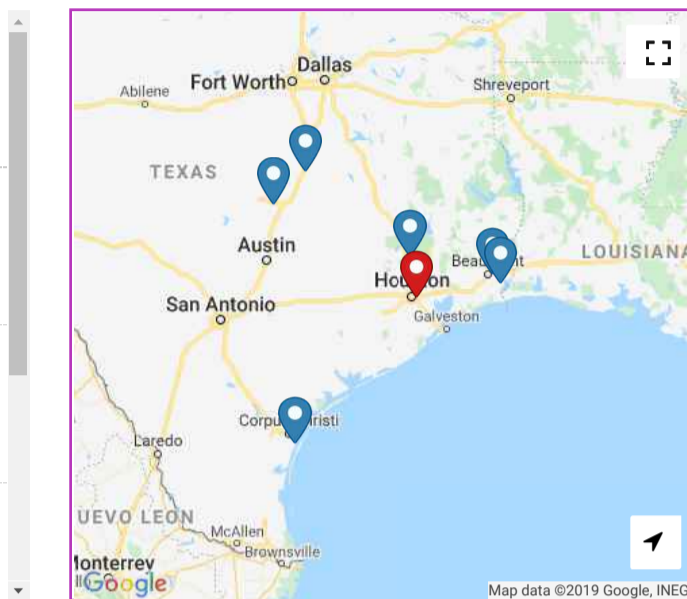

INSTANT COMFORT / FIND A STORE

Find a Store Near

Within

Mattress Brands Discounters™
1418 N. Loop 336 W (Near Academy)
Conroe, TX 77304
[Directions](#)

Texas Mattress Direct
3311 Calder Ave
Beaumont, TX 77706
[Directions](#)

Texas Mattress Direct
1605, U.S. 69 Access Rd
Nederland, TX 77627
[Directions](#)

The Sleep Shop
4312A W Waco Dr
Waco, TX 76710
[Directions](#)

[Become an Instant Comfort Retailer](#)

DISCOVER THE BED OF YOUR DREAMS ALL AT THE TOUCH OF YOUR FINGERS

Instant Comfort® offers consumers three different bed series including Firm Comfort, Plush Comfort, and Ultra-Plush Comfort. Whether you prefer your air-technology firm, combined with memory foam or luxurious pillow top feel, we have the bed for you! With 45 individual comfort settings and over 40 years of mattress manufacturing excellence, we are confident in bringing you Instant Comfort®.

Firm Control Choose Your Firm Comfort Number bed: Firm Comfort Q2 Firm Comfort Q4	Plush Comfort Choose your Plush Comfort Number bed: Plush Comfort S6 Plush Comfort S7 Plush Comfort S8 Plush Comfort S9	Ultra-Plush Comfort Choose Ultra-Plush Comfort Number bed: Ultra-Plush Comfort Q5 Ultra-Plush Comfort Q6 Ultra-Plush Comfort Q7 Ultra-Plush Comfort Q8 Ultra-Plush Comfort Q9