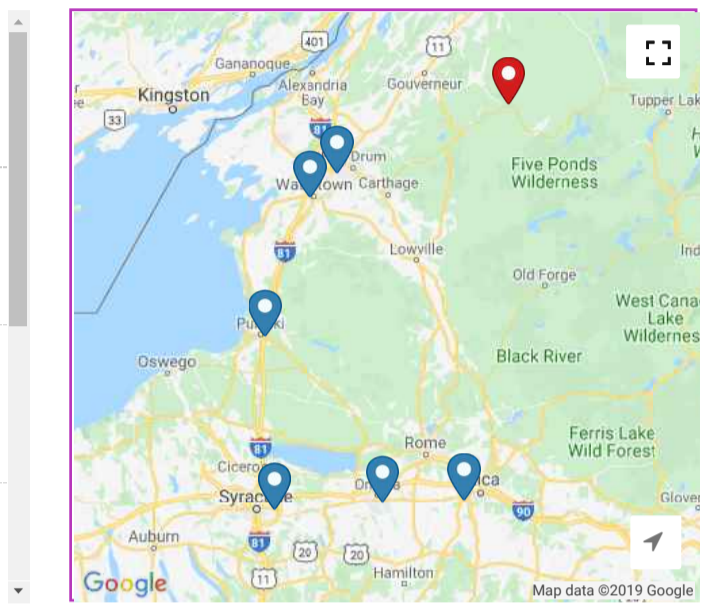

INSTANT COMFORT / FIND A STORE

Find a Store Near

fine, NY   Within 100 mi   Search

Mattress Express
26390 Rt 11
Evans Mill, NY 13637
[Directions](#)

Mattress Express
1241 Arsenal St
Watertown, NY 13601
[Directions](#)

Mattress Express
4876 N Jefferson St
Pulaski, NY 13142
[Directions](#)

Mattress Express
4575 Commercial Dr
New Hartford, NY 13413

[Become an Instant Comfort Retailer](#)

DISCOVER THE BED OF YOUR DREAMS ALL AT THE TOUCH OF YOUR FINGERS

Instant Comfort® offers consumers three different bed series including Firm Comfort, Plush Comfort, and Ultra-Plush Comfort. Whether you prefer your air-technology firm, combined with memory foam or luxurious pillow top feel, we have the bed for you! With 45 individual comfort settings and over 40 years of mattress manufacturing excellence, we are confident in bringing you Instant Comfort®.

Firm Control Choose Your Firm Comfort Number bed: Firm Comfort Q2 Firm Comfort Q4	Plush Comfort Choose your Plush Comfort Number bed: Plush Comfort S6 Plush Comfort S7 Plush Comfort S8 Plush Comfort S9	Ultra-Plush Comfort Choose Ultra-Plush Comfort Number bed: Ultra-Plush Comfort Q5 Ultra-Plush Comfort Q6 Ultra-Plush Comfort Q7 Ultra-Plush Comfort Q8 Ultra-Plush Comfort Q9