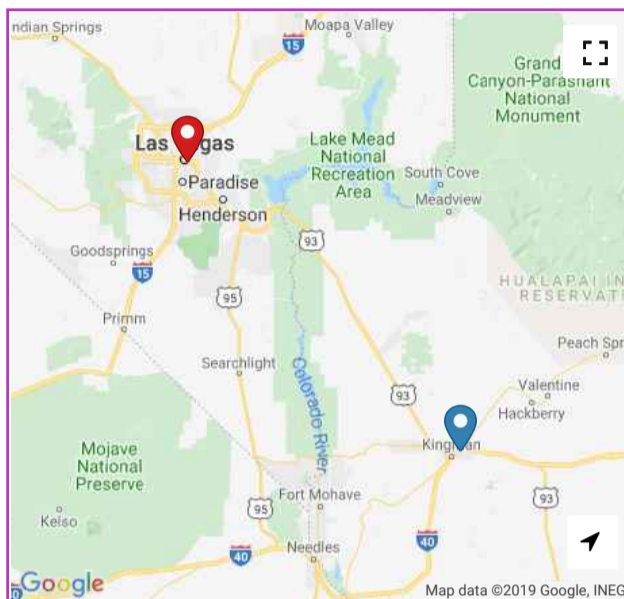

Within

Boyd's Outlaw Sleep Center
 3146 Stockton Hill Rd
 Kingman, AZ 86401
[Directions](#)

[Become an Instant Comfort Retailer](#)

DISCOVER THE BED OF YOUR DREAMS ALL AT THE TOUCH OF YOUR FINGERS

Instant Comfort® offers consumers three different bed series including Firm Comfort, Plush Comfort, and Ultra-Plush Comfort. Whether you prefer your air-technology firm, combined with memory foam or luxurious pillow top feel, we have the bed for you! With 45 individual comfort settings and over 40 years of mattress manufacturing excellence, we are confident in bringing you Instant Comfort®.