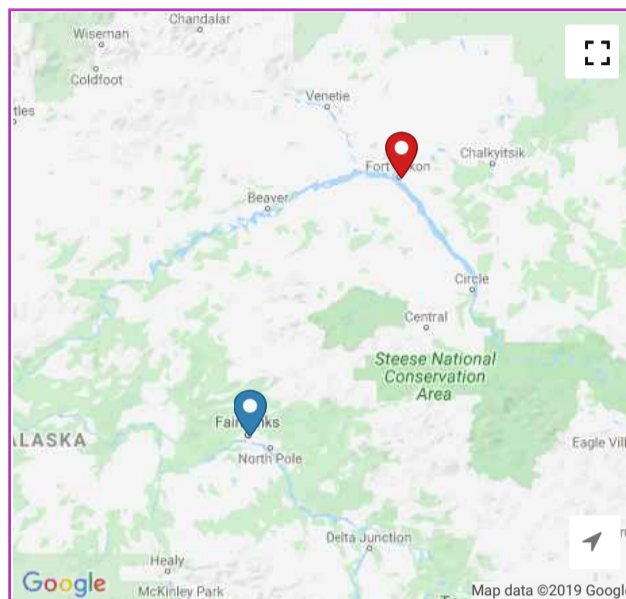

[SUPPORT](#) [FIND A STORE](#)

[BROWSE NUMBER BEDS](#) [FLEX-HEAD](#) [POWER BASES](#) [BEDDING ACCESSORIES](#) [WHY WE'RE BETTER](#)

INSTANT COMFORT / FIND A STORE

Find a Store Near

Within

Sadlers Home Furnishings
 610 Cushman Street
 Fairbanks, AK 99701
[Directions](#)