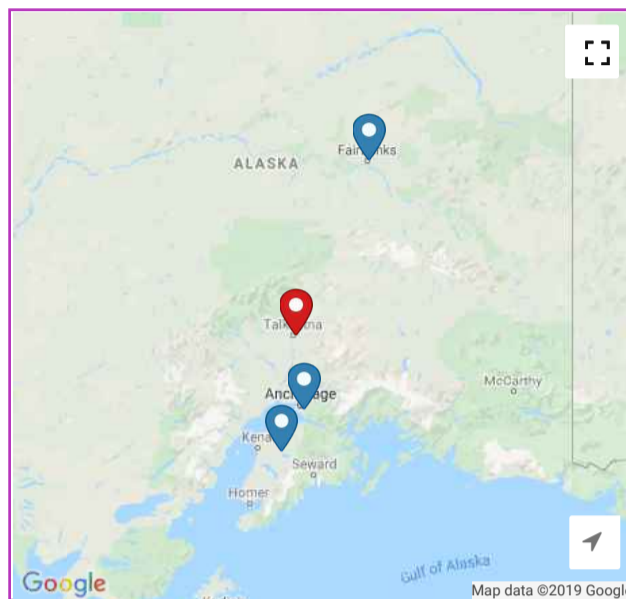

INSTANT COMFORT / FIND A STORE

Find a Store Near

Within

The Ultimate Mattress Store

3104 Seward Hwy #1
Anchorage, AK 99503

[Directions](#)

Sadlers Home Furnishings

81.6 Sterling Highway
Sterling, Alaska 99672

[Directions](#)

Sadlers Home Furnishings

610 Cushman Street
Fairbanks, AK 99701

[Directions](#)

[Become an Instant Comfort Retailer](#)

DISCOVER THE BED OF YOUR DREAMS ALL AT THE TOUCH OF YOUR FINGERS

Instant Comfort® offers consumers three different bed series including Firm Comfort, Plush Comfort, and Ultra-Plush Comfort. Whether you prefer your air-technology firm, combined with memory foam or luxurious pillow top feel, we have the bed for you! With 45 individual comfort settings and over 40 years of mattress manufacturing excellence, we are confident in bringing you Instant Comfort®.

Firm Control Choose Your Firm Comfort Number bed: Firm Comfort Q2 Firm Comfort Q4	Plush Comfort Choose your Plush Comfort Number bed: Plush Comfort S6 Plush Comfort S7 Plush Comfort S8 Plush Comfort S9	Ultra-Plush Comfort Choose Ultra-Plush Comfort Number bed: Ultra-Plush Comfort Q5 Ultra-Plush Comfort Q6 Ultra-Plush Comfort Q7 Ultra-Plush Comfort Q8 Ultra-Plush Comfort Q9