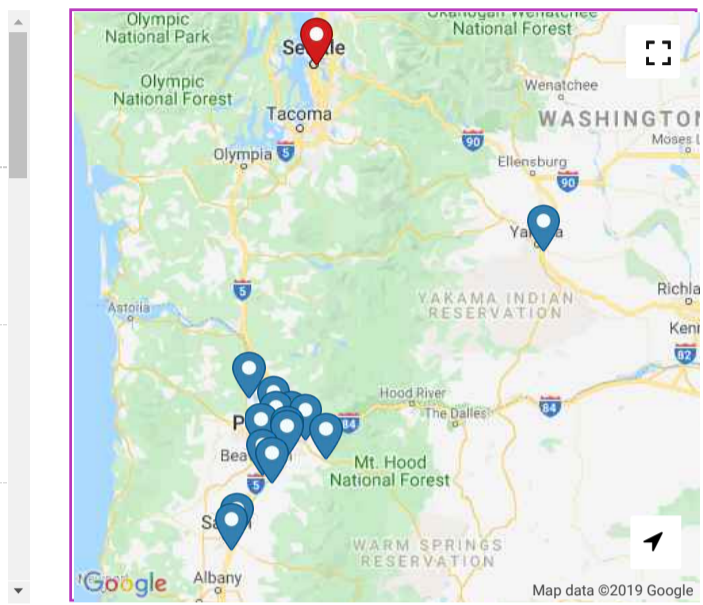

INSTANT COMFORT / FIND A STORE

Find a Store Near

Within

Denver Mattress 503
1807 S 1st St
Yakima, WA 98903
[Directions](#)

Mattress World Northwest
33448 Havlik Road
Scappoose, OR 97056
[Directions](#)

Mattress World Northwest
11950 N. Jantzen Dr
Portland, OR 97217
[Directions](#)

Mattress World Northwest
11930 NE Glisan St.
Portland, OR 97230
[Directions](#)

[Become an Instant Comfort Retailer](#)

DISCOVER THE BED OF YOUR DREAMS ALL AT THE TOUCH OF YOUR FINGERS

Instant Comfort® offers consumers three different bed series including Firm Comfort, Plush Comfort, and Ultra-Plush Comfort. Whether you prefer your air-technology firm, combined with memory foam or luxurious pillow top feel, we have the bed for you! With 45 individual comfort settings and over 40 years of mattress manufacturing excellence, we are confident in bringing you Instant Comfort®.

Firm Control Choose Your Firm Comfort Number bed: Firm Comfort Q2 Firm Comfort Q4	Plush Comfort Choose your Plush Comfort Number bed: Plush Comfort S6 Plush Comfort S7 Plush Comfort S8 Plush Comfort S9	Ultra-Plush Comfort Choose Ultra-Plush Comfort Number bed: Ultra-Plush Comfort Q5 Ultra-Plush Comfort Q6 Ultra-Plush Comfort Q7 Ultra-Plush Comfort Q8 Ultra-Plush Comfort Q9