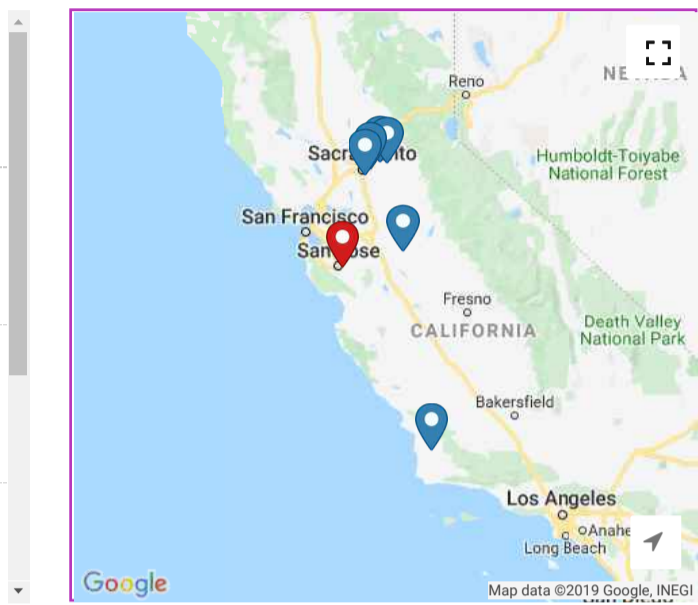

San Jose, CA Within 200 mi [Search](#)

- Woods Furniture**
4918 Taylor Court
Turlock, CA 95382
[Directions](#)

- Mattress Direct Sacramento**
5982 S Land Park Dr
Sacramento, Sacramento County 95822
[Directions](#)

- Sleep Choice Mattress Centers**
1417 Howe Avenue
Sacramento, CA 95825
[Directions](#)

- Sleep Choice Mattress Centers**
8085 Greenback Ln
Citrus Heights, CA 95610
[Directions](#)

[Become an Instant Comfort Retailer](#)