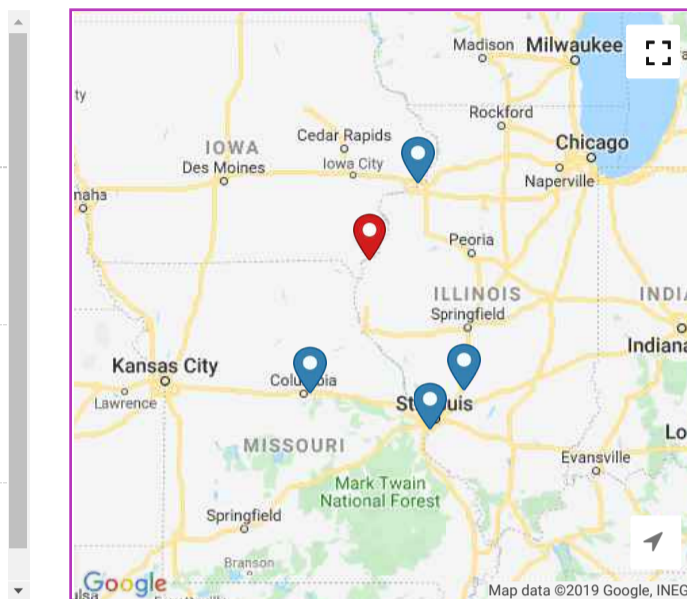

INSTANT COMFORT / FIND A STORE

Find a Store Near

Fort Madison, IL   Within 200 mi   [Search](#)

Denver Mattress
4601 Elmore Ave.
Davenport, IA 52807
[Directions](#)

Denver Mattress 458
1802 Lake Ridgeway Rd.
Columbia, MO 65202
[Directions](#)

Russell's Furniture and Floor Coverings
222 W Main St
Staunton, IL 62088
[Directions](#)

Mattress Tech
403 S County Center Way
St. Louis, MO 63129

[Become an Instant Comfort Retailer](#)

DISCOVER THE BED OF YOUR DREAMS ALL AT THE TOUCH OF YOUR FINGERS

Instant Comfort® offers consumers three different bed series including Firm Comfort, Plush Comfort, and Ultra-Plush Comfort. Whether you prefer your air-technology firm, combined with memory foam or luxurious pillow top feel, we have the bed for you! With 45 individual comfort settings and over 40 years of mattress manufacturing excellence, we are confident in bringing you Instant Comfort®.

Firm Control Choose Your Firm Comfort Number bed: Firm Comfort Q2 Firm Comfort Q4	Plush Comfort Choose your Plush Comfort Number bed: Plush Comfort S6 Plush Comfort S7 Plush Comfort S8 Plush Comfort S9	Ultra-Plush Comfort Choose Ultra-Plush Comfort Number bed: Ultra-Plush Comfort Q5 Ultra-Plush Comfort Q6 Ultra-Plush Comfort Q7 Ultra-Plush Comfort Q8 Ultra-Plush Comfort Q9