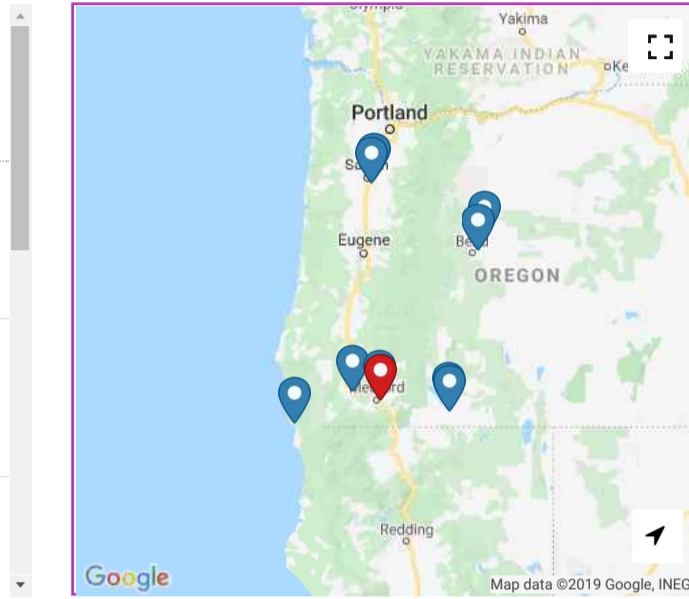

INSTANT COMFORT / FIND A STORE

Find a Store Near

Within

Denver Mattress 465
1370 Plaza Blvd.
Central Point, OR 97502
[Directions](#)

Gates Home Furnishings & Sleep Center
700 SW 6th
Grants Pass, OR 97526
[Directions](#)

S&H Bedroom Gallery
1024 Main Street
Klamath Falls, OR 97603
[Directions](#)

Legacy Furniture
3250 Washburn Way
Klamath Falls, OR 97603

[Become an Instant Comfort Retailer](#)

DISCOVER THE BED OF YOUR DREAMS ALL AT THE TOUCH OF YOUR FINGERS

Instant Comfort® offers consumers three different bed series including Firm Comfort, Plush Comfort, and Ultra-Plush Comfort. Whether you prefer your air-technology firm, combined with memory foam or luxurious pillow top feel, we have the bed for you! With 45 individual comfort settings and over 40 years of mattress manufacturing excellence, we are confident in bringing you Instant Comfort®.