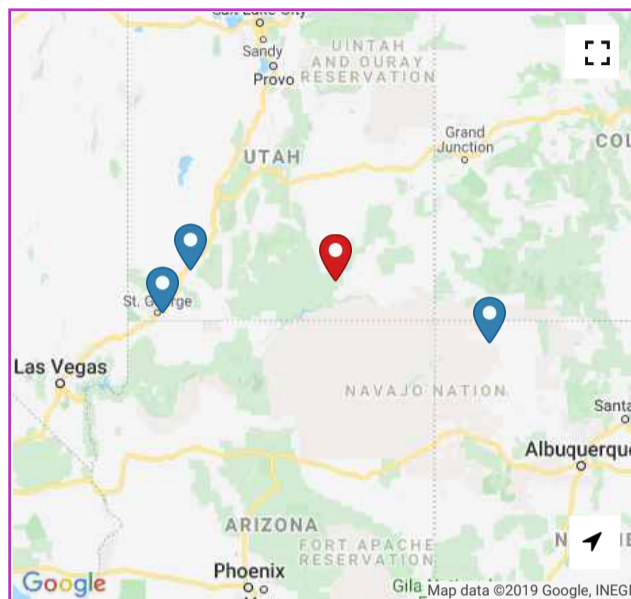

Within

Boulevard Home Furnishing
 990 S Main St
 Cedar City, UT 84720
[Directions](#)

Bedrooms Plus
 225 West Main Street
 Farmington, NM 87401
[Directions](#)

Boulevard Home Furnishing
 390 N Mall Dr
 St George, UT 84790
[Directions](#)