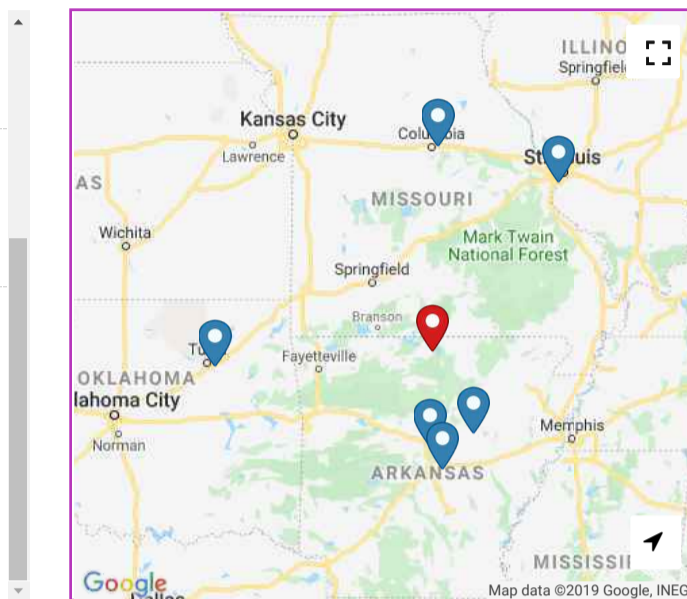

INSTANT COMFORT / FIND A STORE

Find a Store Near

Within

3500 N. Landers Rd.
North Little Rock, AR 72117
[Directions](#)

Denver Mattress 458
1802 Lake Ridgeway Rd.
Columbia, MO 65202
[Directions](#)

Mattress Tech
403 S County Center Way
St. Louis, MO 63129
[Directions](#)

Denver Mattress
1750 S. Sheridan
Tulsa, OK 74112
[Directions](#)

[Become an Instant Comfort Retailer](#)

DISCOVER THE BED OF YOUR DREAMS ALL AT THE TOUCH OF YOUR FINGERS

Instant Comfort® offers consumers three different bed series including Firm Comfort, Plush Comfort, and Ultra-Plush Comfort. Whether you prefer your air-technology firm, combined with memory foam or luxurious pillow top feel, we have the bed for you! With 45 individual comfort settings and over 40 years of mattress manufacturing excellence, we are confident in bringing you Instant Comfort®.

Firm Control Choose Your Firm Comfort Number bed: Firm Comfort Q2 Firm Comfort Q4	Plush Comfort Choose your Plush Comfort Number bed: Plush Comfort S6 Plush Comfort S7 Plush Comfort S8 Plush Comfort S9	Ultra-Plush Comfort Choose Ultra-Plush Comfort Number bed: Ultra-Plush Comfort Q5 Ultra-Plush Comfort Q6 Ultra-Plush Comfort Q7 Ultra-Plush Comfort Q8 Ultra-Plush Comfort Q9