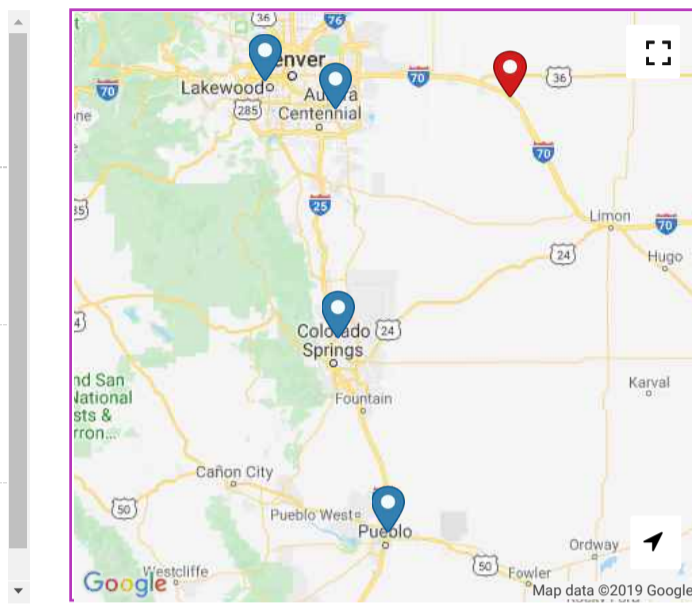

INSTANT COMFORT / FIND A STORE

Find a Store Near

Within

Denver Mattress 404
4298 S. Parker Rd
Aurora, CO 80014
[Directions](#)

Denver Mattress 407
10301 W. 6th Ave
Lakewood, CO 80215
[Directions](#)

Denver Mattress 411
6320 Corporate Center Cr
Colorado Springs, CO 80919
[Directions](#)

Denver Mattress 413
3150 N. Freeway
Pueblo, CO 81008
[Directions](#)

[Become an Instant Comfort Retailer](#)

DISCOVER THE BED OF YOUR DREAMS ALL AT THE TOUCH OF YOUR FINGERS

Instant Comfort® offers consumers three different bed series including Firm Comfort, Plush Comfort, and Ultra-Plush Comfort. Whether you prefer your air-technology firm, combined with memory foam or luxurious pillow top feel, we have the bed for you! With 45 individual comfort settings and over 40 years of mattress manufacturing excellence, we are confident in bringing you Instant Comfort®.

Firm Control Choose Your Firm Comfort Number bed: Firm Comfort Q2 Firm Comfort Q4	Plush Comfort Choose your Plush Comfort Number bed: Plush Comfort S6 Plush Comfort S7 Plush Comfort S8 Plush Comfort S9	Ultra-Plush Comfort Choose Ultra-Plush Comfort Number bed: Ultra-Plush Comfort Q5 Ultra-Plush Comfort Q6 Ultra-Plush Comfort Q7 Ultra-Plush Comfort Q8 Ultra-Plush Comfort Q9