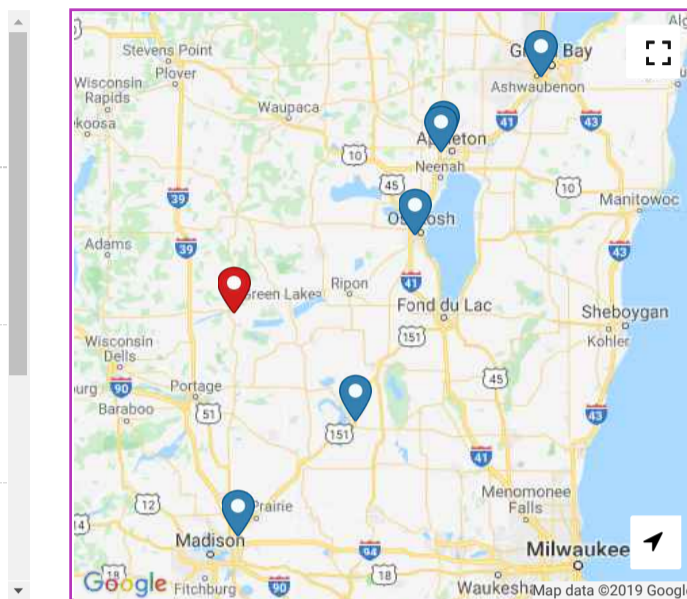

INSTANT COMFORT / FIND A STORE

Find a Store Near

montello, WI   Within 100 mi   [Search](#)

Verlo of Beaver Dsm
1613 N Spring St
Beaver Dam, WI 53916
[Directions](#)

Verlo Mattress of Oshkosh
150 N Koeller St
Oshkosh, WI 54902
[Directions](#)

Denver Mattress 515
4722 E Washington Ave
Madison, WI 53704
[Directions](#)

Verlo Mattress of Appleton
4884 W Lawrence St
Appleton, WI 54914
[Directions](#)

[Become an Instant Comfort Retailer](#)

DISCOVER THE BED OF YOUR DREAMS ALL AT THE TOUCH OF YOUR FINGERS

Instant Comfort® offers consumers three different bed series including Firm Comfort, Plush Comfort, and Ultra-Plush Comfort. Whether you prefer your air-technology firm, combined with memory foam or luxurious pillow top feel, we have the bed for you! With 45 individual comfort settings and over 40 years of mattress manufacturing excellence, we are confident in bringing you Instant Comfort®.

Firm Control Choose Your Firm Comfort Number bed: Firm Comfort Q2 Firm Comfort Q4	Plush Comfort Choose your Plush Comfort Number bed: Plush Comfort S6 Plush Comfort S7 Plush Comfort S8 Plush Comfort S9	Ultra-Plush Comfort Choose Ultra-Plush Comfort Number bed: Ultra-Plush Comfort Q5 Ultra-Plush Comfort Q6 Ultra-Plush Comfort Q7 Ultra-Plush Comfort Q8 Ultra-Plush Comfort Q9