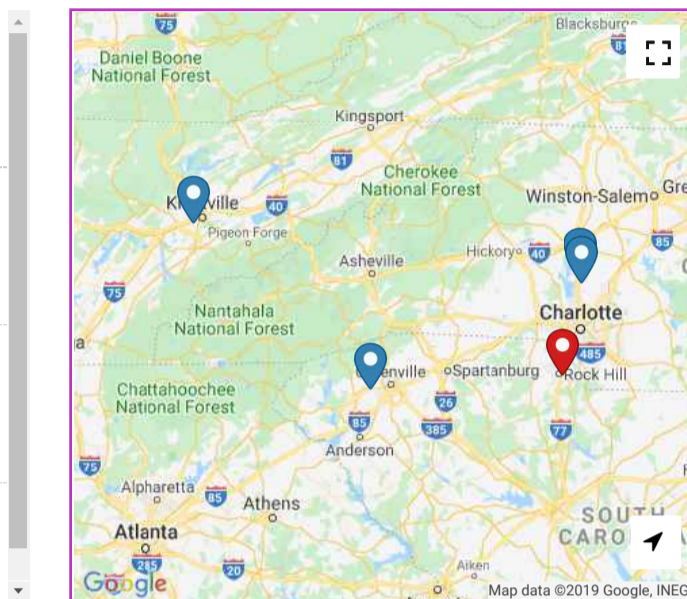

INSTANT COMFORT / FIND A STORE

Find a Store Near

Within

Mattress Express
19601 Statesville Rd.
Cornelius, NC 28031
[Directions](#)

Mattress Express
689 River Hwy
Mooresville, NC 28117
[Directions](#)

ShIPLEY'S Factory Direct Furniture
829 E Main St
Easley, SC 29640
[Directions](#)

Denver Mattress
7700 I-40 West
Amarillo, TX 79106

[Become an Instant Comfort Retailer](#)

DISCOVER THE BED OF YOUR DREAMS ALL AT THE TOUCH OF YOUR FINGERS

Instant Comfort® offers consumers three different bed series including Firm Comfort, Plush Comfort, and Ultra-Plush Comfort. Whether you prefer your air-technology firm, combined with memory foam or luxurious pillow top feel, we have the bed for you! With 45 individual comfort settings and over 40 years of mattress manufacturing excellence, we are confident in bringing you Instant Comfort®.

Firm Control Choose Your Firm Comfort Number bed: Firm Comfort Q2 Firm Comfort Q4	Plush Comfort Choose your Plush Comfort Number bed: Plush Comfort S6 Plush Comfort S7 Plush Comfort S8 Plush Comfort S9	Ultra-Plush Comfort Choose Ultra-Plush Comfort Number bed: Ultra-Plush Comfort Q5 Ultra-Plush Comfort Q6 Ultra-Plush Comfort Q7 Ultra-Plush Comfort Q8 Ultra-Plush Comfort Q9