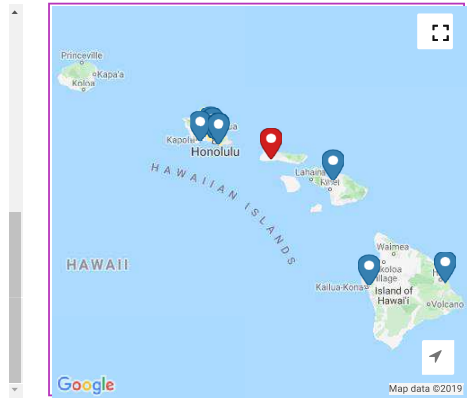

[INSTANT.COMFORT](#) / FIND A STORE

Find a Store Near

Within

- **374 Hanakai St.**
  Kahului, HI 96732
  [Directions](#)
- **SlumberWorld Kapolei**
  707 Manawai Street
  Kapolei, HI 96707
  [Directions](#)
- **SlumberWorld Kona**
  73-5593 Maiau Street Koloko Business Park
  Kailua - Kona, HI 96740
  [Directions](#)
- **SlumberWorld Hilo**
  944 Kinoole St.
  Hilo, HI 96720
  [Directions](#)

[Become an Instant Comfort Retailer](#)

DISCOVER THE BED OF YOUR DREAMS ALL AT THE TOUCH OF YOUR FINGERS

Instant Comfort® offers consumers three different bed series including Firm Comfort, Plush Comfort, and Ultra-Plush Comfort. Whether you prefer your air-technology firm, combined with memory foam or luxurious pillow top feel, we have the bed for you! With 45 individual comfort settings and over 40 years of mattress manufacturing excellence, we are confident in bringing you Instant Comfort®.

Firm Control Choose Your Firm Comfort Number bed: Firm Comfort Q2 Firm Comfort Q4	Plush Comfort Choose your Plush Comfort Number bed: Plush Comfort S6 Plush Comfort S7 Plush Comfort S8 Plush Comfort S9	Ultra-Plush Comfort Choose Ultra-Plush Comfort Number bed: Ultra-Plush Comfort Q5 Ultra-Plush Comfort Q6 Ultra-Plush Comfort Q7 Ultra-Plush Comfort Q8 Ultra-Plush Comfort Q9