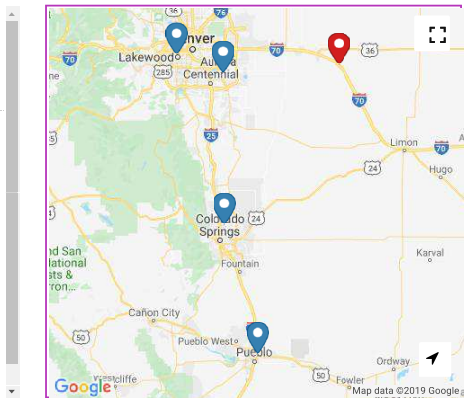

Find a Store Near

Peoria, CO Within 200 mi Search

Denver Mattress 404

4298 S. Parker Rd
Aurora, CO 80014

[Directions](#)

Denver Mattress 407

10301 W. 6th Ave
Lakewood, CO 80215

[Directions](#)

Denver Mattress 411

6320 Corporate Center Cr
Colorado Springs, CO 80919

[Directions](#)

Denver Mattress 413

3150 N. Freeway
Pueblo, CO 81008

[Directions](#)

Become an Instant Comfort Retailer

DISCOVER THE BED OF YOUR DREAMS ALL AT THE TOUCH OF YOUR FINGERS