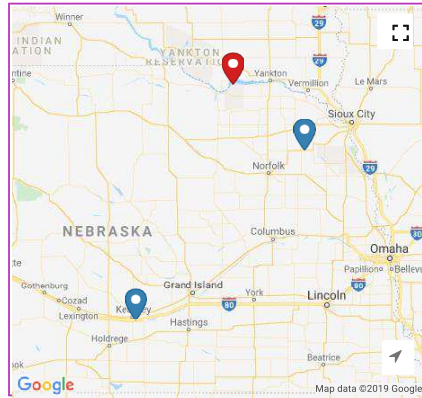

Within

Discount Furniture
 2618 NE-15
 Wayne, NE 68787
[Directions](#)

Husker Sit & Sleep
 2120 Central Ave
 Kearney, NE 68847
[Directions](#)

[Become an Instant Comfort Retailer](#)

DISCOVER THE BED OF YOUR DREAMS ALL AT THE TOUCH OF YOUR FINGERS