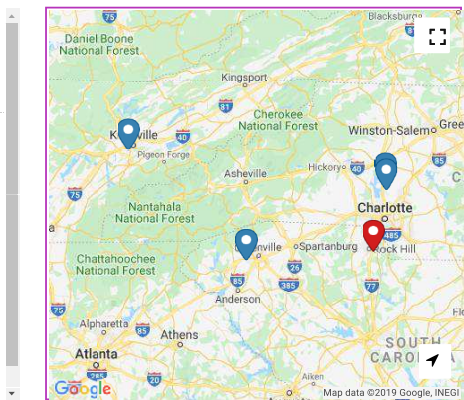

[INSTANT.COMFORT](#) / FIND A STORE

Find a Store Near

Within

Mattress Express
19601 Statesville Rd.
Cornelius, NC 28031
[Directions](#)

Mattress Express
689 River Hwy
Mooresville, NC 28117
[Directions](#)

Shipley's Factory Direct Furniture
829 E Main St
Easley, SC 29640
[Directions](#)

Denver Mattress
7700 I-40 West
Amarillo, TX 79106

[Become an Instant Comfort Retailer](#)

DISCOVER THE BED OF YOUR DREAMS ALL AT THE TOUCH OF YOUR FINGERS

Instant Comfort® offers consumers three different bed series including Firm Comfort, Plush Comfort, and Ultra-Plush Comfort. Whether you prefer your air-technology firm, combined with memory foam or luxurious pillow top feel, we have the bed for you! With 45 individual comfort settings and over 40 years of mattress manufacturing excellence, we are confident in bringing you Instant Comfort®.