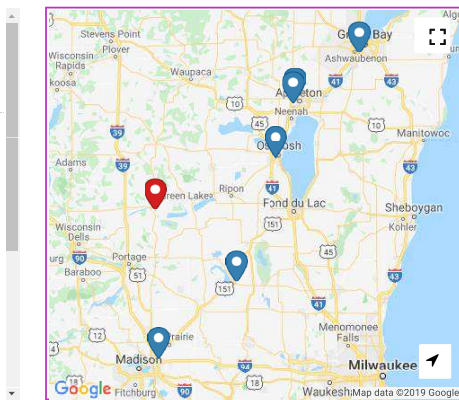

INSTANT.COMFORT / FIND A STORE

Find a Store Near

montello, WI   Within 100 mi   Search

Verlo of Beaver Dsm
1613 N Spring St
Beaver Dam, WI 53916
[Directions](#)

Verlo Mattress of Oshkosh
150 N Koeller St
Oshkosh, WI 54902
[Directions](#)

Denver Mattress 515
4722 E Washington Ave
Madison, WI 53704
[Directions](#)

Verlo Mattress of Appleton
4884 W Lawrence St
Appleton, WI 54914

[Become an Instant Comfort Retailer](#)

DISCOVER THE BED OF YOUR DREAMS ALL AT THE TOUCH OF YOUR FINGERS

Instant Comfort® offers consumers three different bed series including Firm Comfort, Plush Comfort, and Ultra-Plush Comfort. Whether you prefer your air-technology firm, combined with memory foam or luxurious pillow top feel, we have the bed for you! With 45 individual comfort settings and over 40 years of mattress manufacturing excellence, we are confident in bringing you Instant Comfort®.