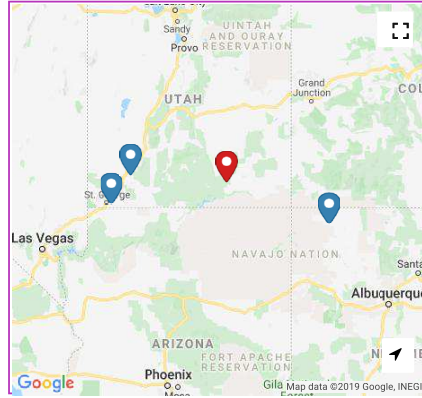

Find a Store Near

Within

Boulevard Home Furnishing
 990 S Main St
 Cedar City, UT 84720
[Directions](#)

Bedrooms Plus
 225 West Main Street
 Farmington, NM 87401
[Directions](#)

Boulevard Home Furnishing
 390 N Mall Dr
 St George, UT 84790
[Directions](#)