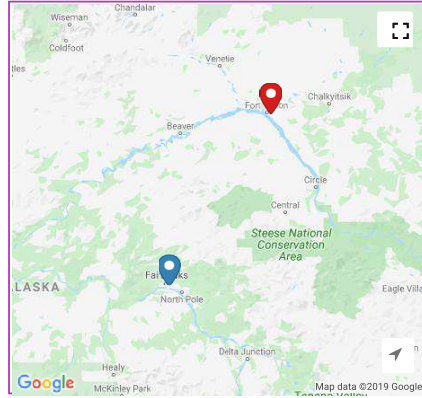

Find a Store Near

Within

Sadlers Home Furnishings
 610 Cushman Street
 Fairbanks, AK 99701
[Directions](#)

[Become an Instant Comfort Retailer](#)

DISCOVER THE BED OF YOUR DREAMS ALL AT THE TOUCH OF YOUR FINGERS