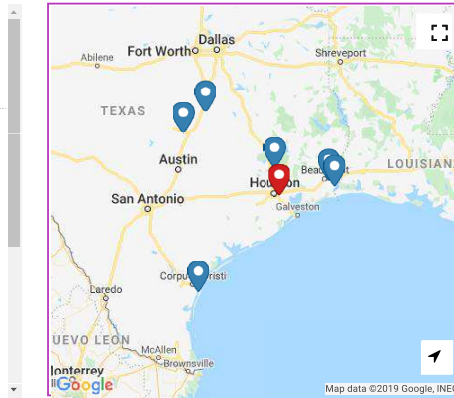

INSTANT.COMFORT / FIND A STORE

Find a Store Near

Within

Mattress Brands Discounters™
1418 N. Loop 336 W (Near Academy)
Conroe, TX 77304
[Directions](#)

Texas Mattress Direct
3311 Calder Ave
Beaumont, TX 77706
[Directions](#)

Texas Mattress Direct
1605, U.S. 69 Access Rd
Nederland, TX 77627
[Directions](#)

The Sleep Shop
4312A W Waco Dr
Waco, TX 76710
[Directions](#)

[Become an Instant Comfort Retailer](#)

DISCOVER THE BED OF YOUR DREAMS ALL AT THE TOUCH OF YOUR FINGERS

Instant Comfort® offers consumers three different bed series including Firm Comfort, Plush Comfort, and Ultra-Plush Comfort. Whether you prefer your air-technology firm, combined with memory foam or luxurious pillow top feel, we have the bed for you! With 45 individual comfort settings and over 40 years of mattress manufacturing excellence, we are confident in bringing you Instant Comfort®.

Firm Control Choose Your Firm Comfort Number bed: Firm Comfort Q2 Firm Comfort Q4	Plush Comfort Choose your Plush Comfort Number bed: Plush Comfort S6 Plush Comfort S7 Plush Comfort S8 Plush Comfort S9	Ultra-Plush Comfort Choose Ultra-Plush Comfort Number bed: Ultra-Plush Comfort Q5 Ultra-Plush Comfort Q6 Ultra-Plush Comfort Q7 Ultra-Plush Comfort Q8 Ultra-Plush Comfort Q9