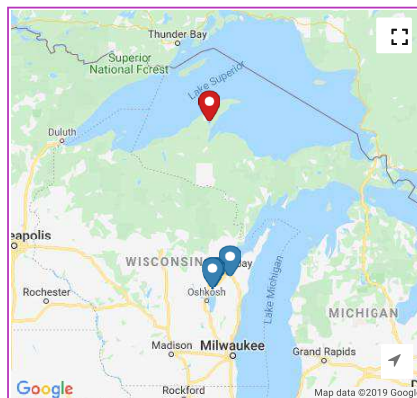

Find a Store Near

Within

Denver Mattress 479
 2594 S. Oneida
 Ashwaubenon, WI 54304
[Directions](#)

Denver Mattress
 1480 N. Colorado Ave.
 Grand Chute, WI 54913
[Directions](#)

Verlo Mattress of Appleton
 4884 W Lawrence St
 Appleton, WI 54914
[Directions](#)