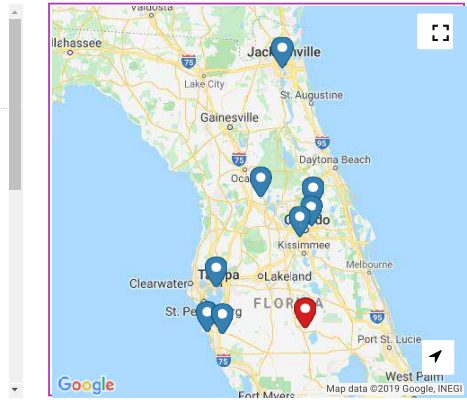

[INSTANT.COMFORT](#) / FIND A STORE

Find a Store Near

Within

AM Mattress
8741 E State Rd 70
Lakewood Ranch, FL 34202
[Directions](#)

Relax In Comfort
4750 The Grove Dr
Windermere, FL 34786
[Directions](#)

AM Mattress
4744 Cortez Rd W
Bradenton, FL 34210
[Directions](#)

Relax In Comfort
321 West Shore Plaza
Tampa, FL 33609
[Directions](#)

[Become an Instant Comfort Retailer](#)

DISCOVER THE BED OF YOUR DREAMS ALL AT THE TOUCH OF YOUR FINGERS

Instant Comfort® offers consumers three different bed series including Firm Comfort, Plush Comfort, and Ultra-Plush Comfort. Whether you prefer your air-technology firm, combined with memory foam or luxurious pillow top feel, we have the bed for you! With 45 individual comfort settings and over 40 years of mattress manufacturing excellence, we are confident in bringing you Instant Comfort®.