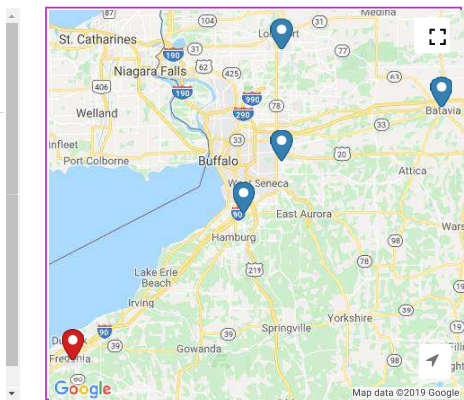

INSTANT.COMFORT / FIND A STORE

Find a Store Near

Within

Mattress Firm
4125 McKinley Pkwy.
Hamburg, NY 14219
[Directions](#)

Mattress Firm
5071 Transit Road
Depew, NY 14043
[Directions](#)

Mattress Firm
5885 S. Transit Rd.
Lockport, NY 14094
[Directions](#)

Mattress Firm
8351 Lewiston Rd.
Batavia, NY 14020
[Directions](#)

[Become an Instant Comfort Retailer](#)

DISCOVER THE BED OF YOUR DREAMS ALL AT THE TOUCH OF YOUR FINGERS

Instant Comfort® offers consumers three different bed series including Firm Comfort, Plush Comfort, and Ultra-Plush Comfort. Whether you prefer your air-technology firm, combined with memory foam or luxurious pillow top feel, we have the bed for you! With 45 individual comfort settings and over 40 years of mattress manufacturing excellence, we are confident in bringing you Instant Comfort®.

Firm Control Choose Your Firm Comfort Number bed: Firm Comfort Q2 Firm Comfort Q4	Plush Comfort Choose your Plush Comfort Number bed: Plush Comfort S6 Plush Comfort S7 Plush Comfort S8 Plush Comfort S9	Ultra-Plush Comfort Choose Ultra-Plush Comfort Number bed: Ultra-Plush Comfort Q5 Ultra-Plush Comfort Q6 Ultra-Plush Comfort Q7 Ultra-Plush Comfort Q8 Ultra-Plush Comfort Q9