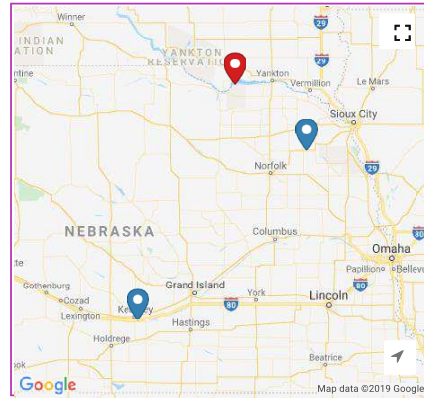

Find a Store Near

Within

Discount Furniture
 2618 NE-15
 Wayne, NE 68787
[Directions](#)

Husker Sit & Sleep
 2120 Central Ave
 Kearney, NE 68847
[Directions](#)

[Become an Instant Comfort Retailer](#)

DISCOVER THE BED OF YOUR DREAMS ALL AT THE TOUCH OF YOUR FINGERS