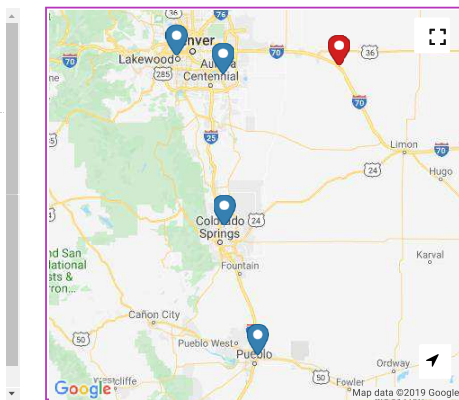

Find a Store Near

Peoria, CO Within 200 mi Search

Denver Mattress 404

4298 S. Parker Rd
Aurora, CO 80014

[Directions](#)

Denver Mattress 407

10301 W. 6th Ave
Lakewood, CO 80215

[Directions](#)

Denver Mattress 411

6320 Corporate Center Cr
Colorado Springs, CO 80919

[Directions](#)

Denver Mattress 413

3150 N. Freeway
Pueblo, CO 81008

[Directions](#)

Become an Instant Comfort Retailer

DISCOVER THE BED OF YOUR DREAMS ALL AT THE TOUCH OF YOUR FINGERS