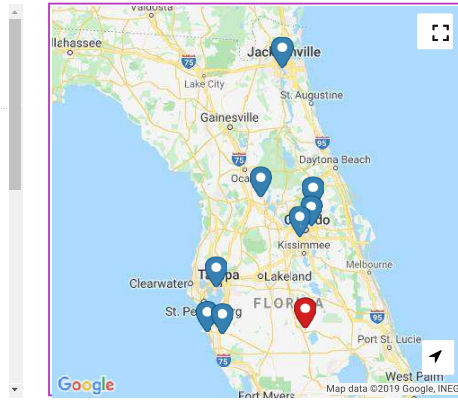

[INSTANT.COMFORT](#) / FIND A STORE

Find a Store Near

Within

AM Mattress
8741 E State Rd 70
Lakewood Ranch, FL 34202
[Directions](#)

Relax In Comfort
4750 The Grove Dr
Windermere, FL 34786
[Directions](#)

AM Mattress
4744 Cortez Rd W
Bradenton, FL 34210
[Directions](#)

Relax In Comfort
321 West Shore Plaza
Tampa, FL 33609
[Directions](#)

[Become an Instant Comfort Retailer](#)

DISCOVER THE BED OF YOUR DREAMS ALL AT THE TOUCH OF YOUR FINGERS

Instant Comfort® offers consumers three different bed series including Firm Comfort, Plush Comfort, and Ultra-Plush Comfort. Whether you prefer your air-technology firm, combined with memory foam or luxurious pillow top feel, we have the bed for you! With 45 individual comfort settings and over 40 years of mattress manufacturing excellence, we are confident in bringing you Instant Comfort®.