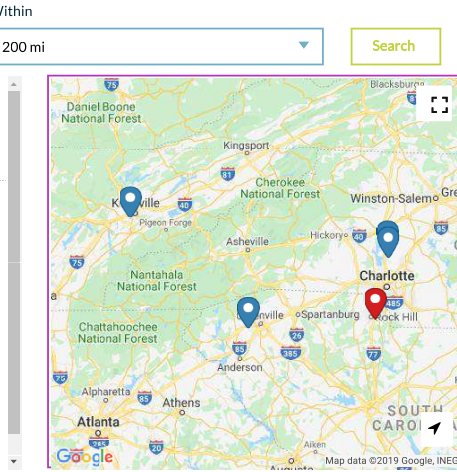

[INSTANT.COMFORT](#) / FIND A STORE

Find a Store Near

Within

Mattress Express
19601 Statesville Rd.
Cornelius, NC 28031
[Directions](#)

Mattress Express
689 River Hwy
Mooresville, NC 28117
[Directions](#)

Shipley's Factory Direct Furniture
829 E Main St
Easley, SC 29640
[Directions](#)

Denver Mattress
7700 I-40 West
Amarillo, TX 79106

[Become an Instant Comfort Retailer](#)

DISCOVER THE BED OF YOUR DREAMS ALL AT THE TOUCH OF YOUR FINGERS

Instant Comfort® offers consumers three different bed series including Firm Comfort, Plush Comfort, and Ultra-Plush Comfort. Whether you prefer your air-technology firm, combined with memory foam or luxurious pillow top feel, we have the bed for you! With 45 individual comfort settings and over 40 years of mattress manufacturing excellence, we are confident in bringing you Instant Comfort®.