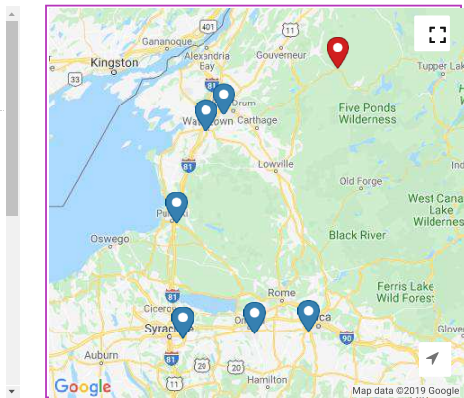

[INSTANT.COMFORT](#) / FIND A STORE

Find a Store Near

Within

Mattress Express
26390 Rt 11
Evans Mill, NY 13637
[Directions](#)

Mattress Express
1241 Arsenal St
Watertown, NY 13601
[Directions](#)

Mattress Express
4876 N Jefferson St
Pulaski, NY 13142
[Directions](#)

Mattress Express
4575 Commercial Dr
New Hartford, NY 13413
[Directions](#)

[Become an Instant Comfort Retailer](#)

DISCOVER THE BED OF YOUR DREAMS ALL AT THE TOUCH OF YOUR FINGERS

Instant Comfort® offers consumers three different bed series including Firm Comfort, Plush Comfort, and Ultra-Plush Comfort. Whether you prefer your air-technology firm, combined with memory foam or luxurious pillow top feel, we have the bed for you! With 45 individual comfort settings and over 40 years of mattress manufacturing excellence, we are confident in bringing you Instant Comfort®.

Firm Control Choose Your Firm Comfort Number bed: Firm Comfort Q2 Firm Comfort Q4	Plush Comfort Choose your Plush Comfort Number bed: Plush Comfort S6 Plush Comfort S7 Plush Comfort S8 Plush Comfort S9	Ultra-Plush Comfort Choose Ultra-Plush Comfort Number bed: Ultra-Plush Comfort Q5 Ultra-Plush Comfort Q6 Ultra-Plush Comfort Q7 Ultra-Plush Comfort Q8 Ultra-Plush Comfort Q9