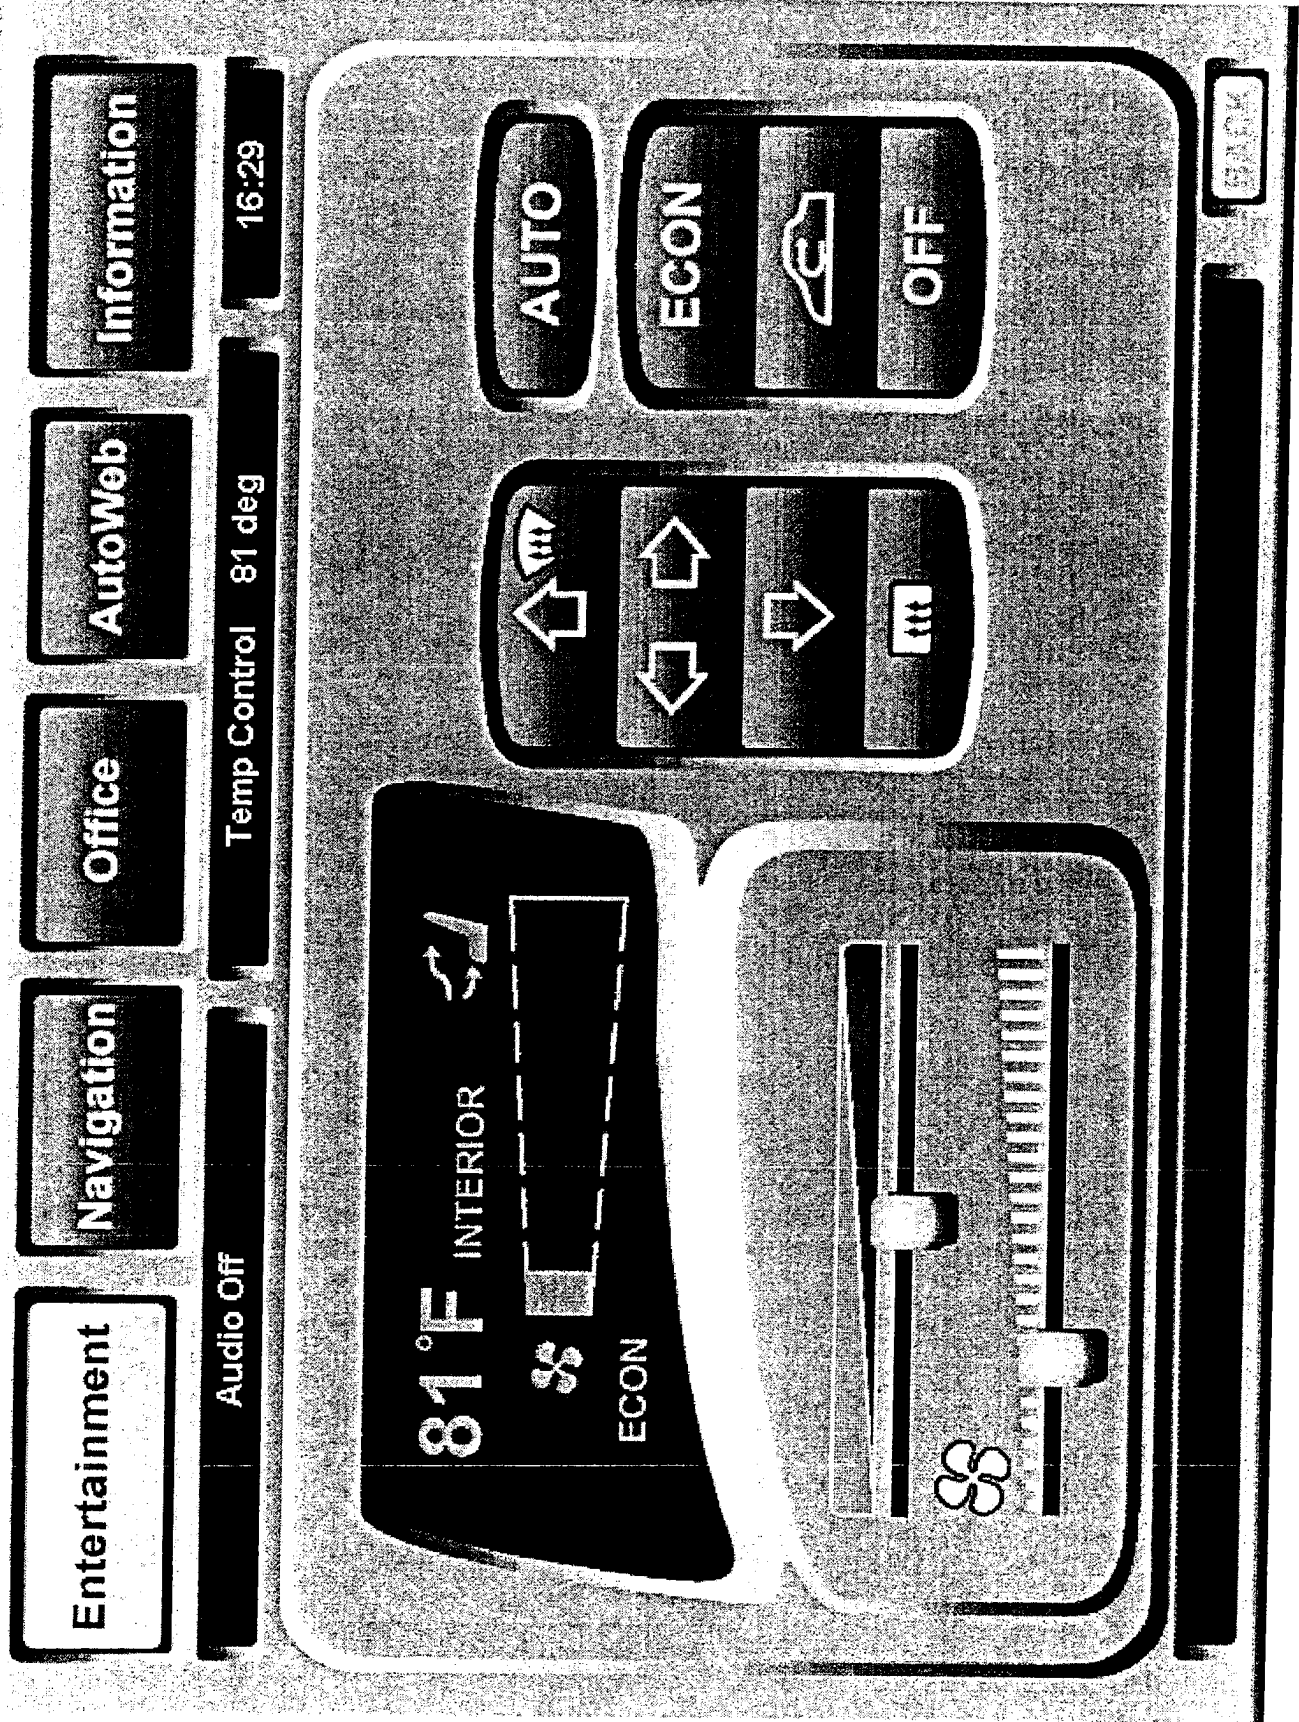

Mobile Office

Voice Mail

Phone

North on Brush St. 0.1 miles, Left on West Jefferson Ave.

BACK

Entertainment

Navigation

Office