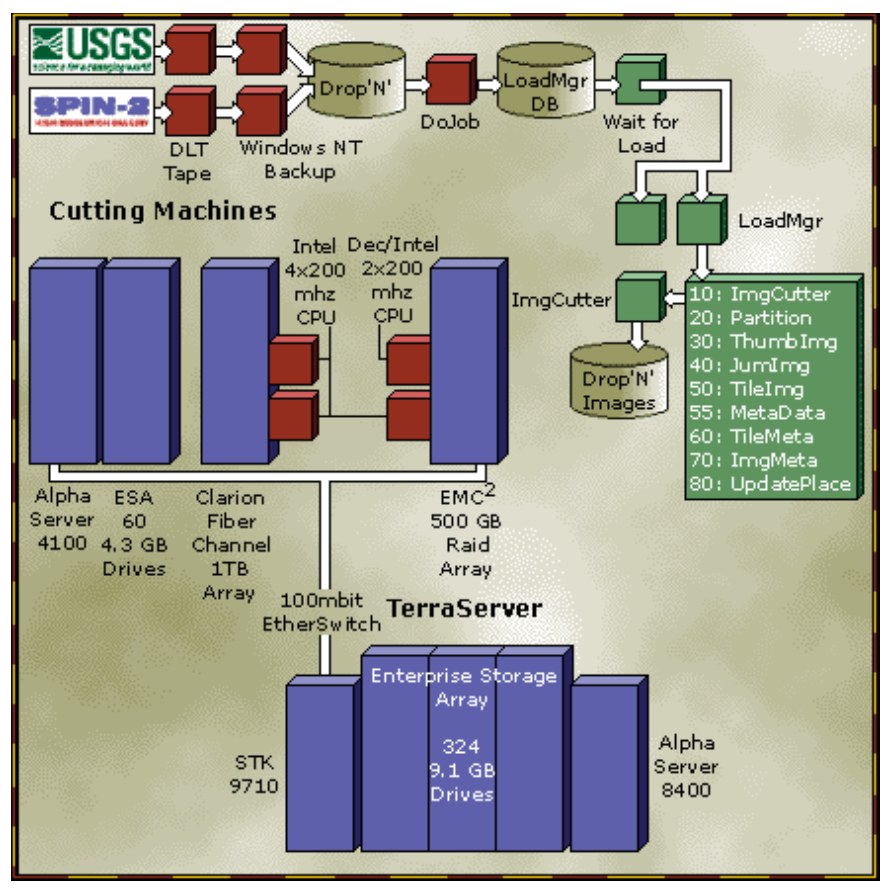

msn

RAGTIME

COMPAQ

Home

TerraServer Find go Advanced Find About Famous Places

TerraServer Image Loading and Cutting Process

Load Process Diagram

← Back