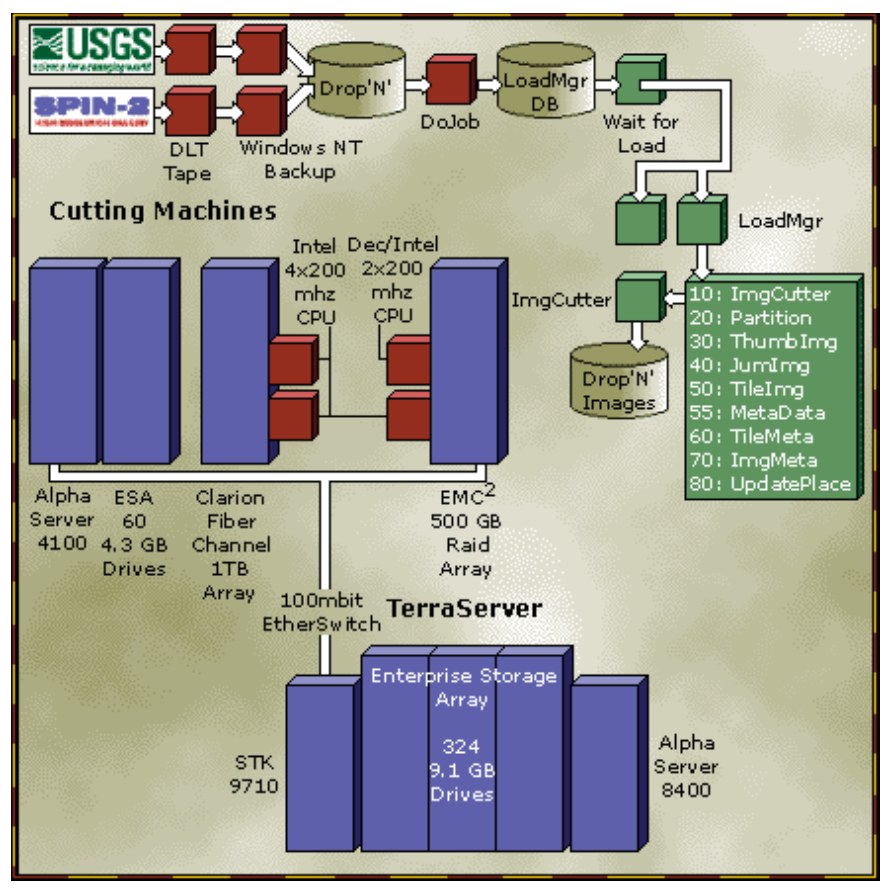

INTERNET ARCHIVE WayBackMachine

http://terraServer.microsoft.com/qa_load_graph2.asp

6 captures 14 Sep 2000 - 29 Jan 2004

AUG SEP 14 AUG 1999 2000 2002

About this capture

msn RAGTIME COMPAQ

Home

TerraServer Find go Advanced Find About Famous Places

TerraServer Image Loading and Cutting Process

Load Process Diagram

← Back Home →