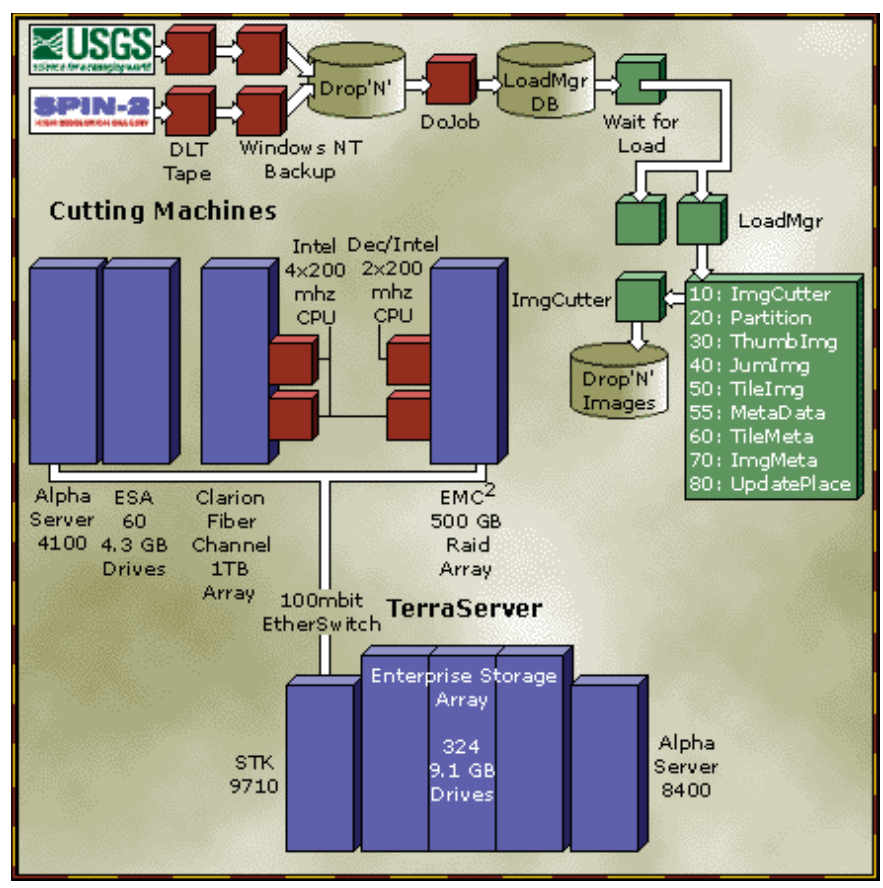

INTERNET ARCHIVE
WayBackMachine

http://terraserver.microsoft.com/qa_load_graph2.asp

6 captures
14 Sep 2000 - 29 Jan 2004

AUG **SEP 14** AUG
1999 2000 2002

msn RAGTIME

COMPAQ

TerraServer Find go Advanced Find About Famous Places

TerraServer Image Loading and Cutting Process

Load Process Diagram

← Home

Back