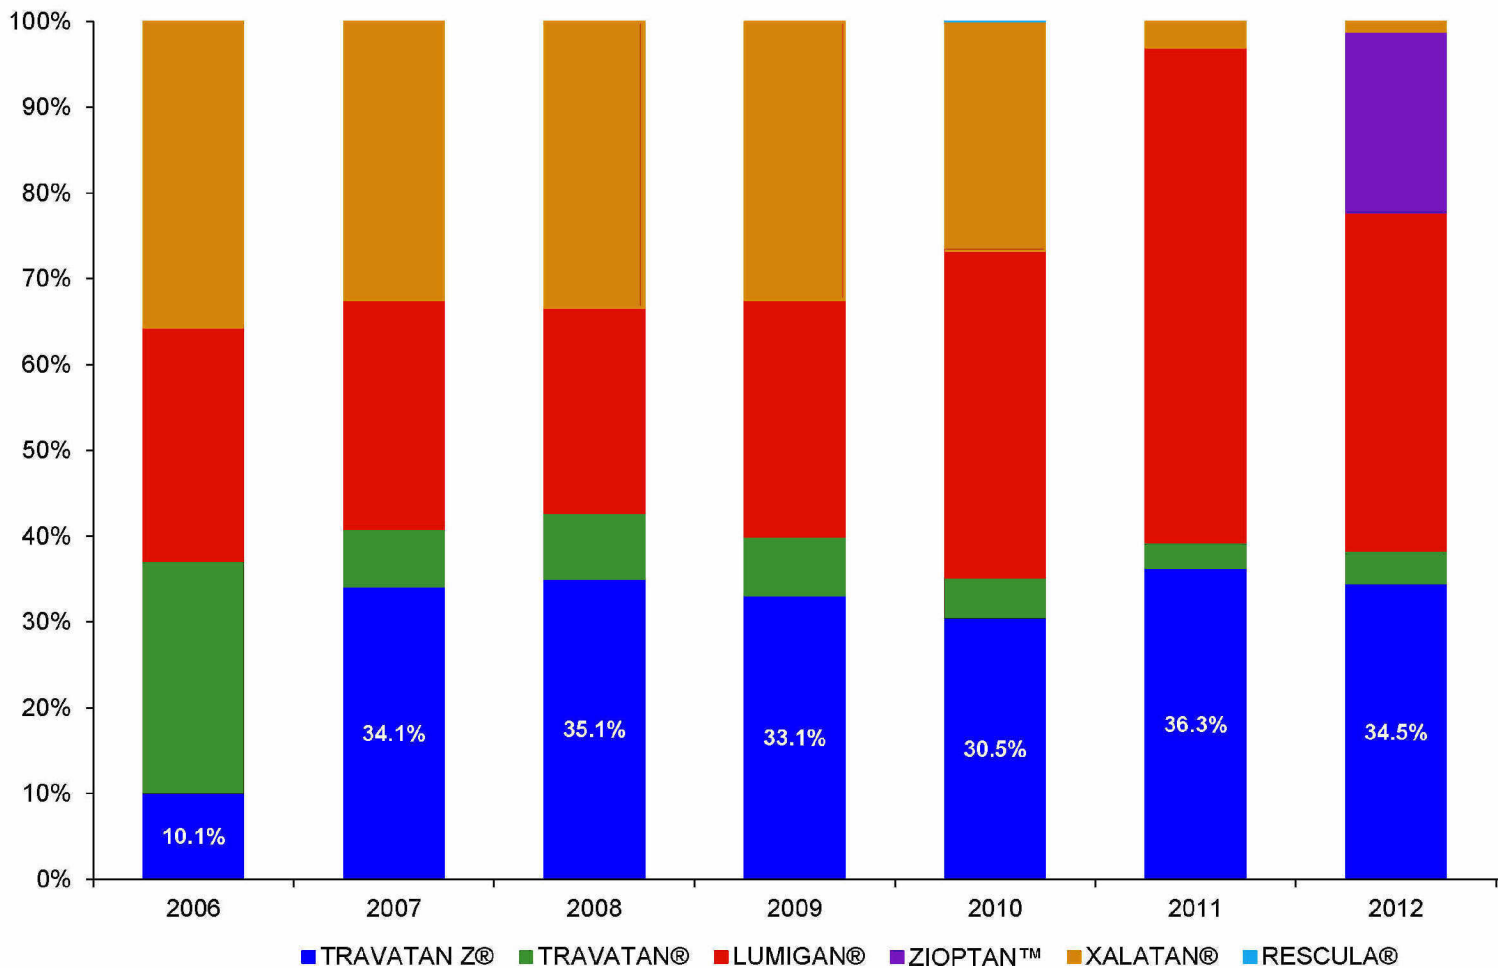

TRAVATAN Z® and Other Prostaglandin Analog Drugs Share of Voice Excluding Retail Value of Samples

Source: *Encuity*

Note: Share of voice is calculated as promotional spending excluding retail value of samples of each drug over combined promotional spending value of samples for all drugs in the therapeutic category. TRAVATAN Z® was launched in October 2006.