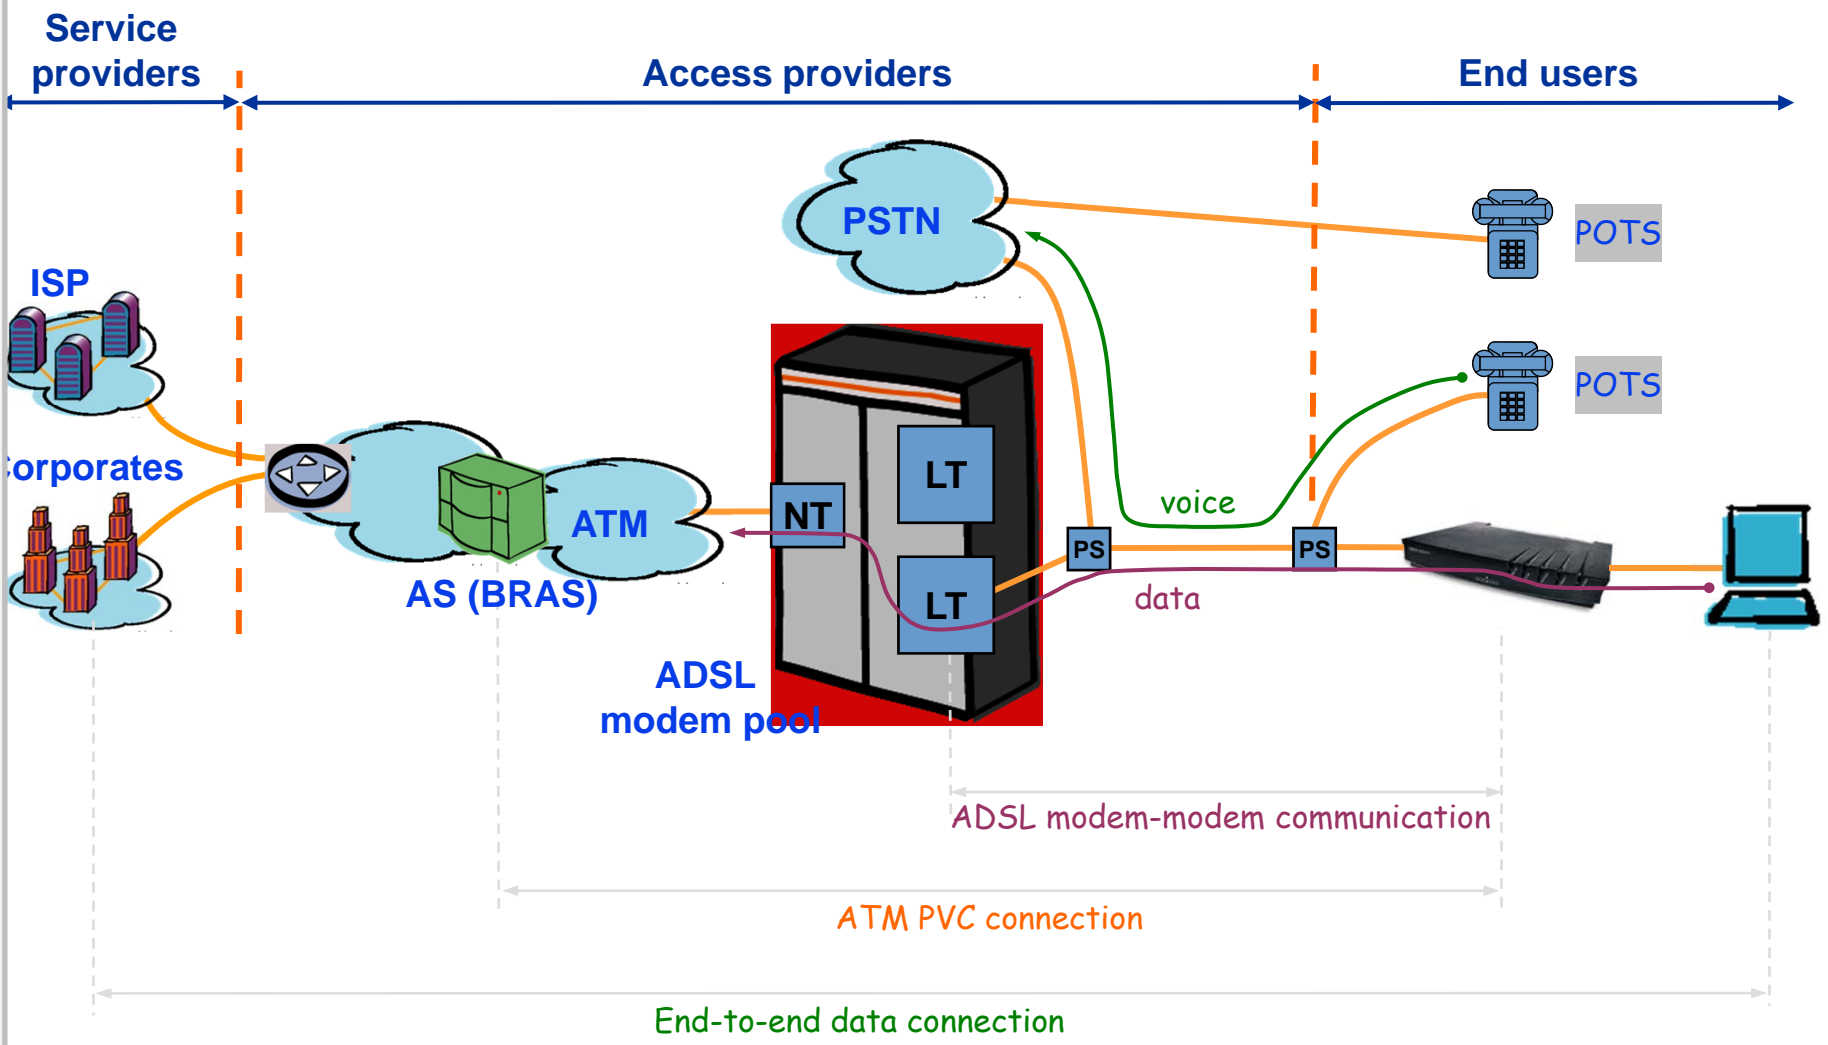

ADSL and flavors in a nutshell

ADSL overview

Getting onto the internet – the PSTN way

TOC

Modem to modem communication in POTS band through the PSTN network!

- Frequencies within the voice band are transmitted through the switched connection of a PSTN network
- This voice band is used for voice or modem communication (e.g. fax, V.32, V.90, ...)

Getting onto the internet – the DSL way

TOC

ADSL

ADSL : **Asymmetrical** Digital Subscriber Line

Explore Litigation Insights

Docket Alarm provides insights to develop a more informed litigation strategy and the peace of mind of knowing you're on top of things.

Advanced Docket Research

With over 230 million records, Docket Alarm's cloud-native docket research platform finds what other services can't. Coverage includes Federal, State, plus PTAB, TTAB, ITC and NLRB decisions, all in one place.

Advanced out-of-the-box PTAB and TTAB analytics are always at your fingertips.

API

Docket Alarm offers a powerful API (application programming interface) to developers that want to integrate case filings into their apps.