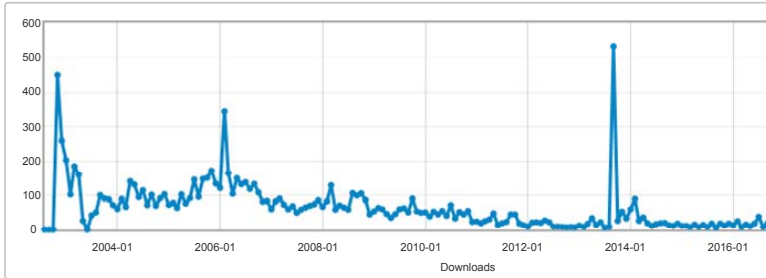

chrome Switch to Google Chrome fo [Download Now](#)

Report a problem with ad content (#)

ETHICAL HACKER EXAM PREP
$69

[Home (/)](#) / [Browse (/directory/)](#) / [Graphics (/directory/graphics/)](#) / [Graphics (/directory/graphics/graphics/)](#) / [3D Rendering (/directory/graphics/graphics/3drendering/)](#) / [TerraVision (/projects/terravision/)](#) / Download Statistics

TerraVision (/projects/terravision/)
Brought to you by: [leei (http://sourceforge.net/users/leei/)](http://sourceforge.net/users/leei/), [martinreddy (http://sourceforge.net/users/martinreddy/)](http://sourceforge.net/users/martinreddy/)

Home (/projects/terravision/files/stats/timeline) (Change File) (/projects/terravision/files/)

Date Range: 2002-08-02 to 2016-10-13

DOWNLOADS
10,972
In the selected date range

TOP COUNTRY *
China
48% of downloaders
[(/projects/terravision/files/stats/map?dates=2002-08-02%20to%202016-10-13)](#)

TOP OS *
Windows
63% of downloaders
[(/projects/terravision/files/stats/os?dates=2002-08-02%20to%202016-10-13)](#)

Date	Downloads
2002-08	0
2002-09	0
2002-10	0
2002-11	449
2002-12	259
2003-01	204
2003-02	103
2003-03	186
2003-04	161
2003-05	26
2003-06	9
2003-07	42
2003-08	8
2003-09	101
2003-10	91
2003-11	89
2003-12	72
2004-01	64
2004-02	12
2004-03	9
2004-04	12
2004-05	132
No. thanks (0)	
10,972	

Get latest updates about Open Source Projects, Conferences and News.

Sign up for the SourceForge newsletter:

Subscribe

<https://sourceforge.net/projects/terravision/files/stats/timeline?dates=2002-08-02+to+2016-...> 11/7/2016