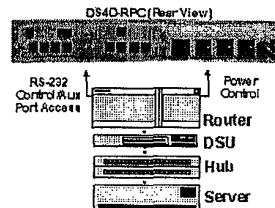

Bay Technical Associates
200 North 2nd Street
Bay St. Louis, MS 39520
800-523-2702
Fax: 228-467-4551
International: 228-467-8231

Ordering & Information
[How to Place an Order](#)
[Credit Application](#)
[Dealer Application](#)
[Request Product Information](#)

Service & Support
[Year 2000 Information](#)
[USER MANUALS](#)
[Utility Software](#)
[Cables/Adapters for RSM](#)
[E-mail Support Questions](#)

Corporate Information
[Company Profile](#)
[Employment](#)
[Press Releases](#)

NEW!

Vertical-Mount Data Center Power Control

10/13/99 - BayTech has released two new versions of its RPC product line -- the RPC-7 and the RPC21. Both are vertically mounted, support 20 amps and have 12, 15-amp receptacles.

All 12 receptacles are individually controlled and support on/off/reboot commands.

With TRUE RMS current monitoring, the RPC-7 and RPC-21 both, on demand, report the current draw of connected equipment. There is also an overload buzzer alarm that sounds when the preset current threshold is exceeded.

RPC-21 Data Sheet (HTML) (PDF) - uses external control

RPC-7 Data Sheet (HTML) (PDF) - completely integrated with network and RS-232 interface

REBOOT LOCKED EQUIPMENT and RS232 CONSOLE ACCESS WITH ONE PRODUCT: Need complete control and access to remote network equipment? The **DS-RPC** is the answer.

- Built-in Modem Access
- Built-in Ethernet Access
- Built-in Power Control
- Built-in RS-232 Console Access

Remote Site Management Products/Applications and Pricing

BayTech Product Offerings

Select By Application

Remote Site Management Products
[Products/Applications/Pricing (with frames)](#)
[Power Control, Reboot/On/Off](#)
[Cost Effective Dial-up /In-band Data Switches](#)
[Data Switch and Power Control](#)
[In-Band/ Dial-up Data Switches](#)

Data Collection & Switching Products

[Data Collection Applications](#)
[H-Series Multiport Controllers](#)
[M-Series Data Acquisition Controller](#)
[DS-Series Data Switch](#)

Statistical Multiplexers
[Telplex TX-Series](#)

Copyright © 1997 Bay Technical Associates, INC. All rights reserved. The BayTech logo is a trademark of Bay Technical Associates, INC. All other brand names and product names are trademarks of their respective holders.

Last update 5/28/99