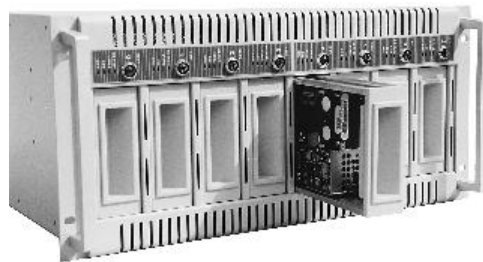

INTERNET ARCHIVE
Wayback Machine

http://www.storagepath.com/fibre.htm Go

38 captures
14 Jan 97 - 18 Dec 10

DEC JAN APR Close
14
1996 1997 1998 Help

FIBRE CHANNEL

SP-8BFC SERIES

The Storagepath SP-8FC Series of Rack Mount and Tower Mass Storage Systems provide a complete mass storage solution using the newest Fibre Channel Arbitrated Loop fc Magnetic Drives. The new FC-AL drives are hot pluggable into the SP-8BFC passive backplane system, which provides Loop Fault bypass technology and repeater modules for cable runs up to 10 Kilometers using Fiber Cable, hot swappable logic modules and dual redundant hot swappable power supplies. This entire package is encased in an all steel cabinet with steel Drive Canisters, cooled with a unique cooling design from Storagepath known as Pass Through TM Cooling Technology.

The SP-8BFC Series offers a total package for FC-AL Mass Storage Solutions, and can be used for applications such as JBOD (Just a Bunch Of Disks), and Raid (Redundant Array of Independent Disks). These systems are based on the massive speed technology of up to 1 Gigabits per second provided for by the Fibre Channel Arbitrated Loop protocol.

The SP-8BFC Series supports a wide variety of FC-AL host adapters, and can be purchased separately or bundled with a FC-AL host adapter, Fibre Channel Drives, and additional FC-AL products. The SP-8BFC will support multiple FC-AL speeds including full duplex data transfers of 266 Mbits/sec, 530 Mbits/sec, and 1.062 Gbits/sec. The SP-8BFC provides compatibility with single FC-AL loops, as well as dual parallel and dual redundant loops. Speed, Performance, and Security of operations make SP-8BFC Fibre Channel Mass Storage Systems the right choice for any speed intensive