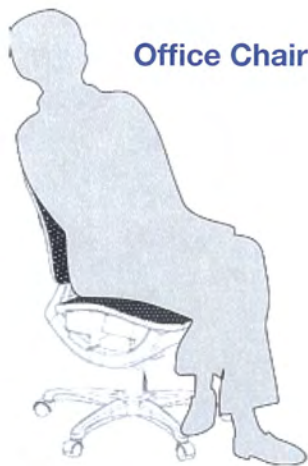

MAKERS OF COOL FURNITURE™

THE WAVE CHAIR

Office Chair. Workstation. Gaming Rocker

**DOCKET
ALARM**

Find authenticated court documents without watermarks at docketalarm.com.

Upholstered Seat & Back 80186

Office Chair Mode

Lift Releases on Both Sides

Gaming Rocker /
Workstation Mode

THE WAVE CHAIR

For Work Time, Game Time, Any Time.

LENGTH
26.875 in. / 68.2625 cm

WIDTH
20.25 in. / 51.435 cm

HEIGHT
33.75 - 36.75 in. / 85.725 - 93.345 cm

SEAT HEIGHT
17 - 20 in. / 43.18 - 50.8 cm

SEAT DEPTH
19.5 in. / 49.53 cm

Mesh Seat & Back 80187

WAVE CHAIR FEATURES

Breathable Mesh Seat / Back
This option will keep you cool and dry all day. The mesh seat and back is pulled tight to provide support and comfort.

Upholstered Seat / Back
The Wave Chair is available with a padded upholstered seat and back. We have many fabric colors to choose from.

Continuous Contoured Rocker
Rocking in your seat just feels natural. The Wave Chair allows for you to rock back or forward, but will not tip back due to its continuous contoured rocker.