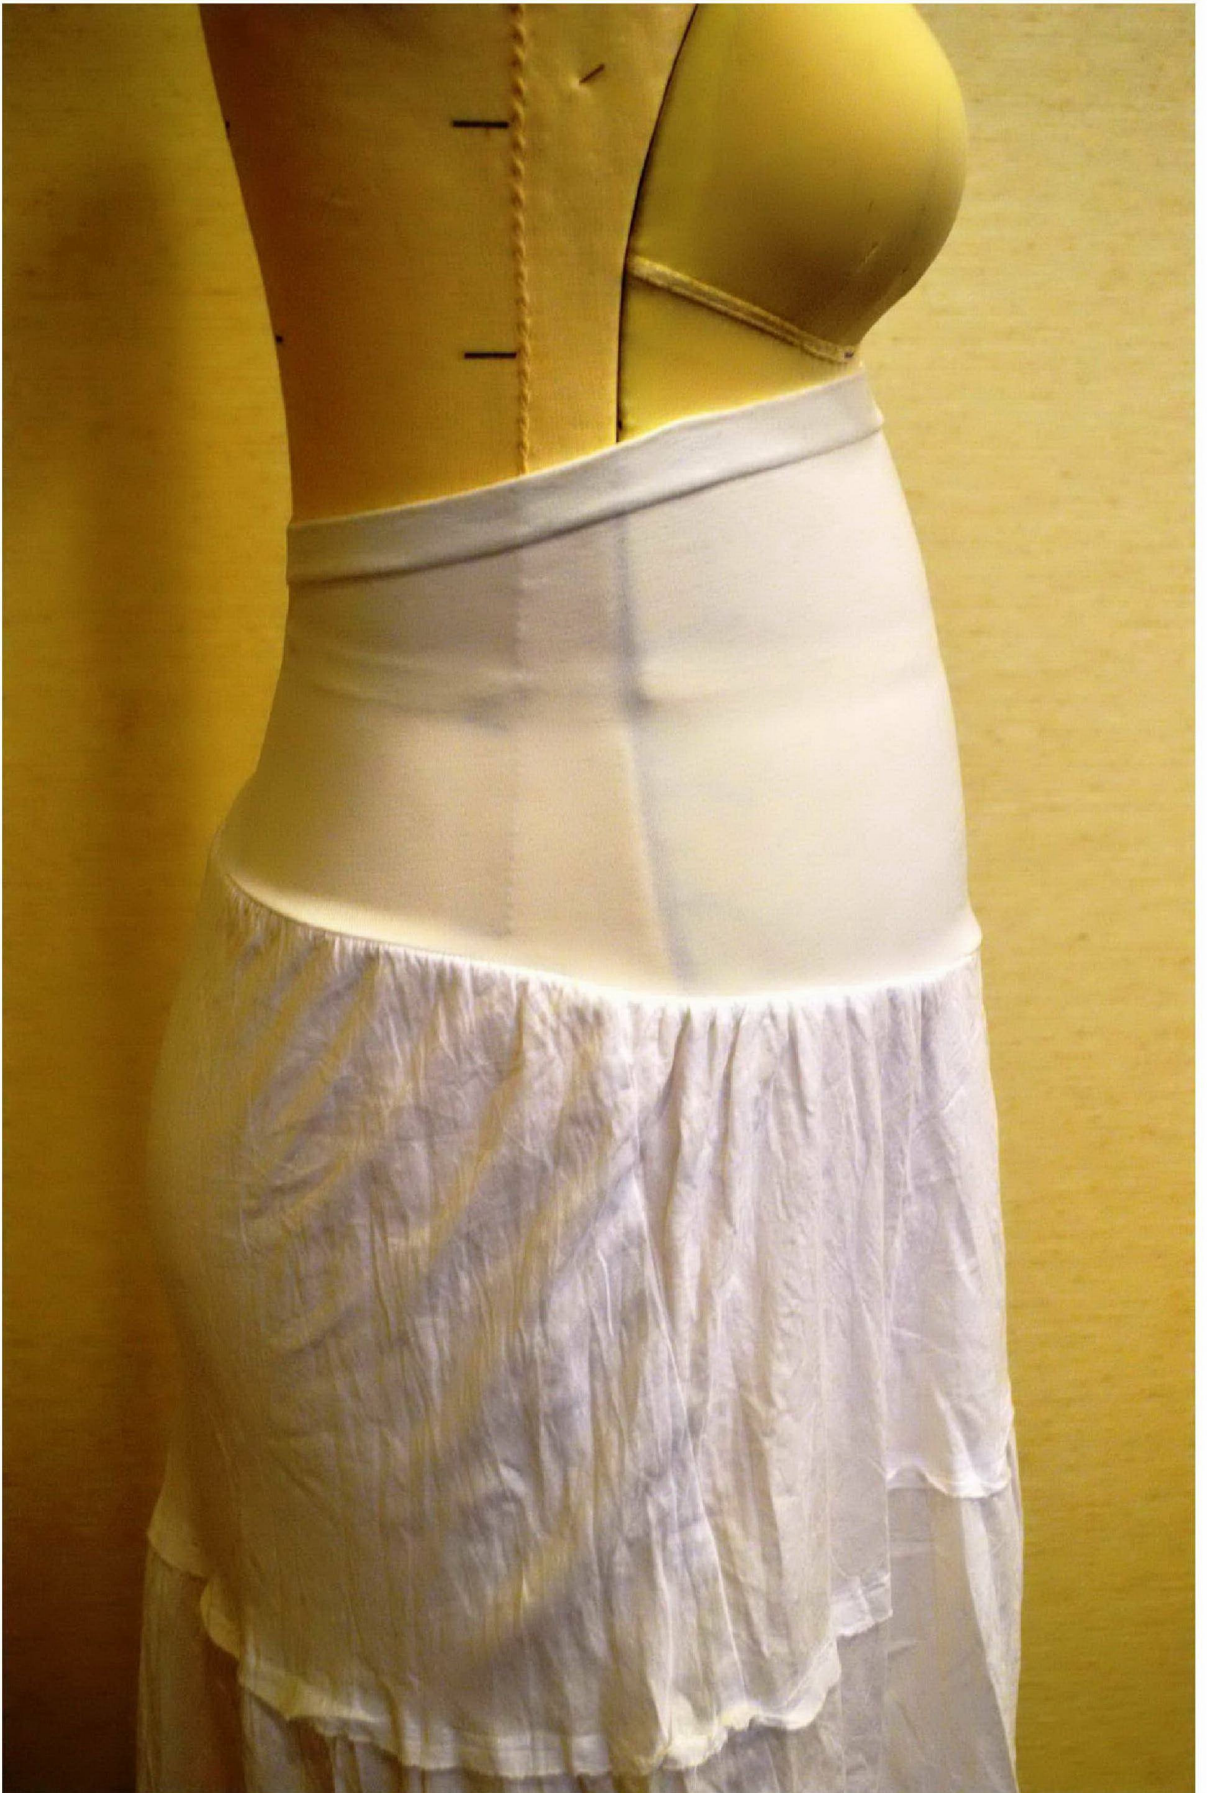

Secret Fit Belly® 91401 – 01 - 3 Month Motherhood Side View

Secret Fit Belly® 91401-01 - 3 Month Motherhood Front View

Secret Fit Belly® 91401 - 01 - 9 Month Motherhood Side View

Secret Fit Belly® 91401 -01 - 9 month Motherhood Front View

Secret Fit Belly® 93480 -01 - 9 Month Mimi Side View

Secret Fit Belly® 96316 -42 3 Month Motherhood Side View

Secret Fit Belly® 96316-42 - 9 Month Motherhood Side View

Secret Fit Belly® 96316-2 - 3 month Mimi Side View

Secret Fit Belly® 96316-42 - 9 Month Mimi Side View

Secret Fit Belly® 94278-10 - 3 Month Motherhood Side View

Secret Fit Belly® 94278 -10 - 9 Month Motherhood Side View

Secret Fit Belly® 94278 – 10 - 3 Month Mimi Side View

Secret Fit Belly® 94278 – 10 - 9 Month Mimi Side View

Secret Fit Belly® 93480 -01 - Knit Fabric

Secret Fit Belly® 96316-42 - Knit Fabric

Secret Fit Belly® 91401-01 - Knit Fabric