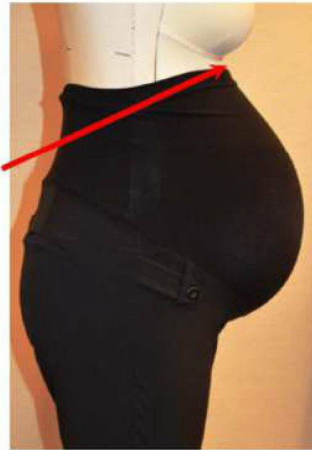

Secret Fit Belly®

91401-01

Breast Area

3 month Mimi

"just beneath
the wearer's
breast area"

"beneath
the location
of the
breasts by a
very small
margin"

9 month Mimi

3 month Motherhood

“just beneath
the wearer’s
breast area”

“beneath
the location
of the
breasts by a
very small
margin”

9 month Motherhood

Breast Area

3 month Mimi

"just beneath
the wearer's
breast area"

"beneath
the location
of the
breasts by a
very small
margin"

9 month Mimi

“just beneath
the wearer’s
breast area”

“beneath
the location
of the
breasts by a
very small
margin”

3 month Motherhood

9 month Motherhood

Style 93480-01

Style 96316-42

Style 91401-01