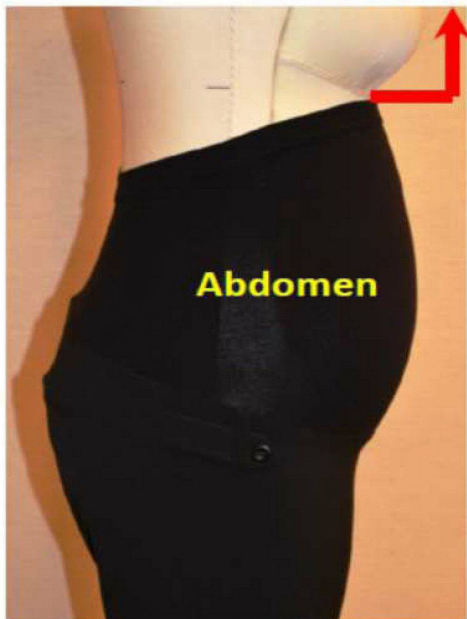

3 month

9 month

Secret Fit Belly®

94278-10

Secret Fit Belly®

96316-42

Secret Fit Belly®

93480-01

Secret Fit Belly®

91401-01

Breast Area

3 month Mimi

"just beneath
the wearer's
breast area"

"beneath
the location
of the
breasts by a
very small
margin"

9 month Mimi

3 month Motherhood

“just beneath
the wearer’s
breast area”

“beneath
the location
of the
breasts by a
very small
margin”

9 month Motherhood

Breast Area

3 month Mimi

"just beneath
the wearer's
breast area"

"beneath
the location
of the
breasts by a
very small
margin"

9 month Mimi

“just beneath
the wearer’s
breast area”

“beneath
the location
of the
breasts by a
very small
margin”

3 month Motherhood

9 month Motherhood

Style 93480-01

Style 96316-42

Style 91401-01