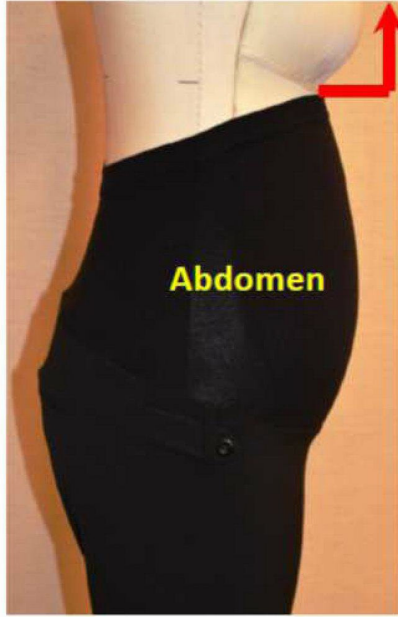

Secret Fit Belly®

91401-01

Breast Area

3 month Mimi

"just beneath
the wearer's
breast area"

"beneath
the location
of the
breasts by a
very small
margin"

9 month Mimi

3 month Motherhood

“just beneath
the wearer’s
breast area”

“beneath
the location
of the
breasts by a
very small
margin”

9 month Motherhood

Breast Area

3 month Mimi

"just beneath
the wearer's
breast area"

"beneath
the location
of the
breasts by a
very small
margin"

9 month Mimi

“just beneath
the wearer’s
breast area”

“beneath
the location
of the
breasts by a
very small
margin”

3 month Motherhood

9 month Motherhood

Style 93480-01

Style 96316-42

Style 91401-01