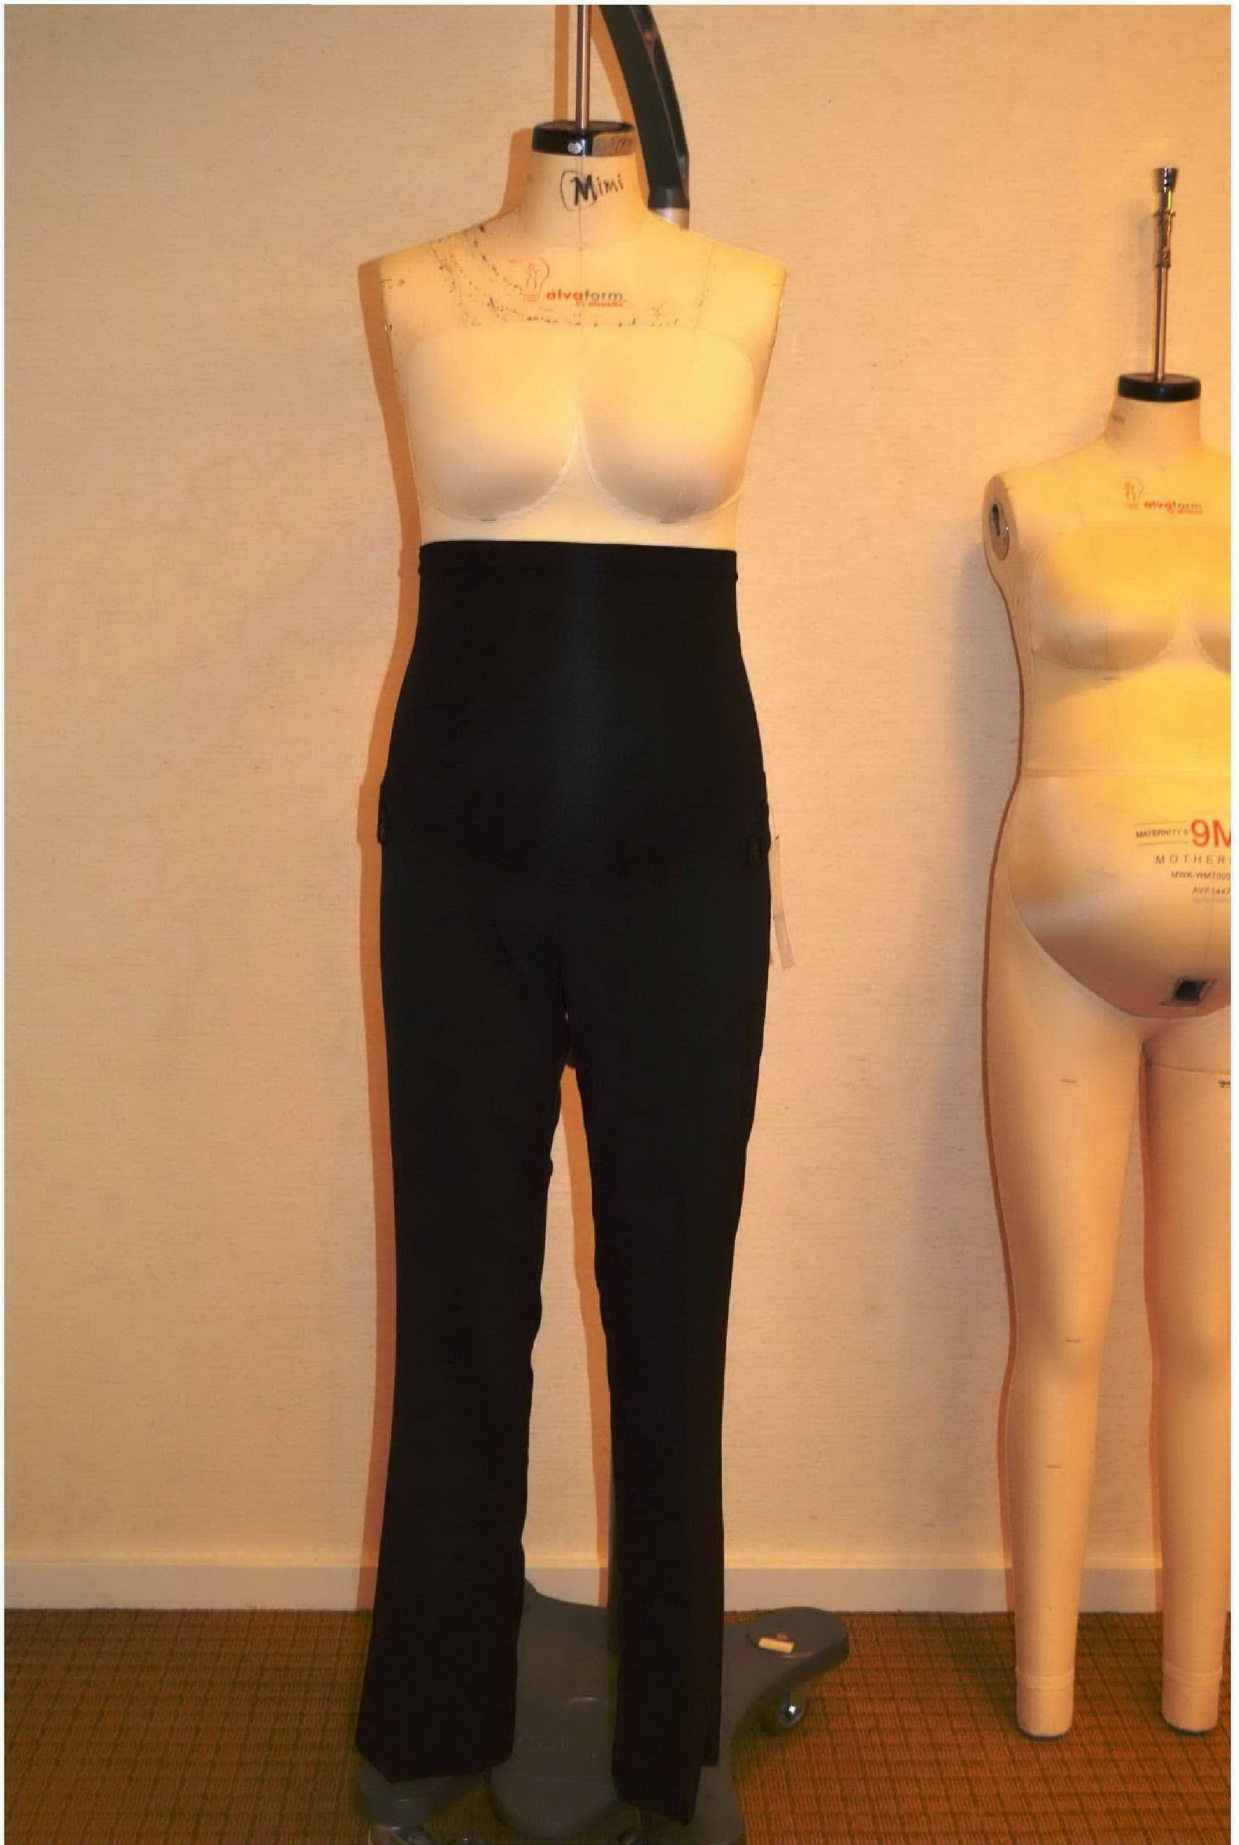

Secret Fit Belly® 94278 -10 - Knit Fabric

Secret Fit Belly® 96316-42 - Back View

Secret Fit Belly® 93480-01 - Folded Top

Secret Fit Belly® 96316-42 - Folded Top

Secret Fit Belly® 96316-42 - Folded Top

Secret Fit Belly® 94278-10 - Folded Top

Secret Fit Belly® 93480-01 Perimeter Knitted Hem Stitch

Secret Fit Belly® 91401-01 Perimeter Knitted Hem Stitch

Secret Fit Belly® 96316-42 Perimeter Knitted Hem Stitch

Secret Fit Belly® 94278-10 Perimeter Knitted Hem Stitch

Secret Fit Belly® 93480-01 Trousers

Secret Fit Belly® 96316-42 Trousers

Secret Fit Belly® 91401-01 Trousers

Secret Fit Belly® 94278-10 Skirt

Secret Fit Belly® 96316-42 Denim Jeans (Trousers)

Secret Fit Belly® 93480-01 - Zipperless Fly

Secret Fit Belly® 91401-01 Zipperless Fly

Secret Fit Belly® 96316-42 Zipperless Fly

Secret Fit Belly® 93480-01 Parabolic Shape

Secret Fit Belly® 91401-01 Parabolic Shape

Secret Fit Belly® 96316-42 Parabolic Shape