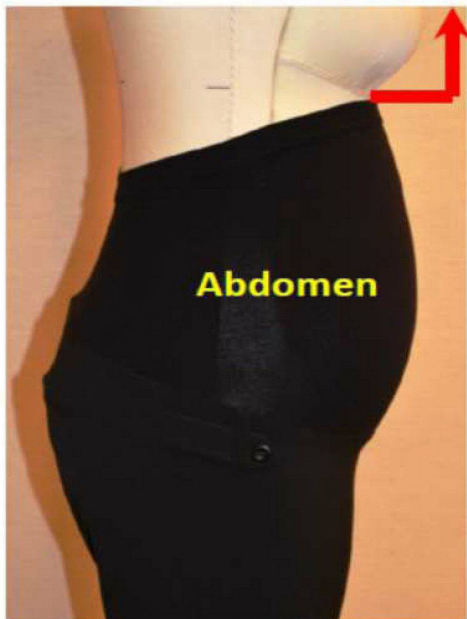

3 month

9 month

Secret Fit Belly®

94278-10

Secret Fit Belly®

96316-42

Secret Fit Belly®

93480-01

Secret Fit Belly®

91401-01

Breast Area

3 month Mimi

"just beneath
the wearer's
breast area"

"beneath
the location
of the
breasts by a
very small
margin"

9 month Mimi

“just beneath
the wearer’s
breast area”

“beneath
the location
of the
breasts by a
very small
margin”

3 month Motherhood

9 month Motherhood

Breast Area

3 month Mimi

"just beneath
the wearer's
breast area"

"beneath
the location
of the
breasts by a
very small
margin"

9 month Mimi

“just beneath
the wearer’s
breast area”

“beneath
the location
of the
breasts by a
very small
margin”

3 month Motherhood

9 month Motherhood

Style 93480-01

Style 96316-42

Style 91401-01