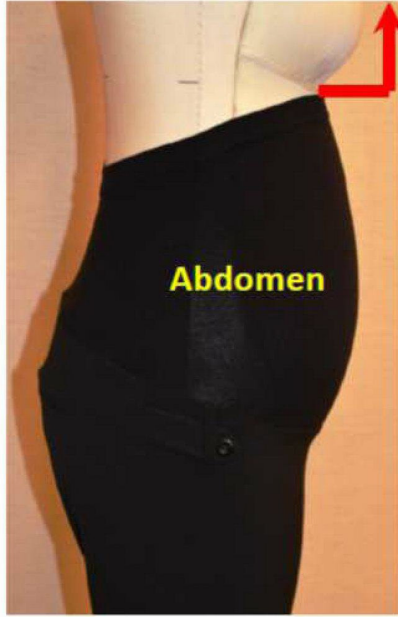

Secret Fit Belly®

91401-01

Breast Area

3 month Mimi

"just beneath
the wearer's
breast area"

"beneath
the location
of the
breasts by a
very small
margin"

9 month Mimi

“just beneath
the wearer’s
breast area”

“beneath
the location
of the
breasts by a
very small
margin”

3 month Motherhood

9 month Motherhood

Breast Area

3 month Mimi

"just beneath
the wearer's
breast area"

"beneath
the location
of the
breasts by a
very small
margin"

9 month Mimi

“just beneath
the wearer’s
breast area”

“beneath
the location
of the
breasts by a
very small
margin”

3 month Motherhood

9 month Motherhood

Style 93480-01

Style 96316-42

Style 91401-01