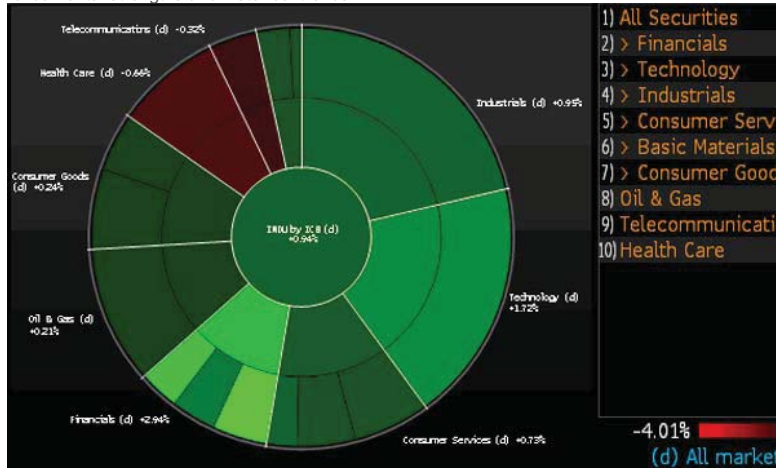

News and research

Get the definitive coverage you can really use – comprehensive coverage of companies, markets, industries, economies and governments – and use custom monitors to filter for important headlines on the securities and topics you care about.

See, hear and learn – multimedia features connect you to breaking news events, over 10,000 video clips, and over 200,000 archived reports with key newsmakers.

Obtain direct access to over 1,200 sell-side and third party contributors, and seamless integration with news, data and analytics. Bloomberg News aggregates all of the third party and independent research you need in one Research portal so you have a seamless, simplified experience.

Access company evaluation tools. See a comprehensive overview on almost any company worldwide encompassing dividend, earnings, shareholder, and fundamental data – all on one screen. Examine a company’s history, with more than 20 years of income statements, balance sheets and cash flow statements that generate over 1800 ratios. See relative value year-over-year and analyze the current fundamental strengths and historical trends.

Important Links

- Contact Sales
- Customer Service Center
- Tech Support (Download Software)
- Bloomberg Markets Magazine
- Bloomberg for Education

Advertisement

Equity Screening

Screen a pool of more than 420,000 equities from our global database, so you can identify those that fit your defined criteria and generate new investment opportunities.

Customized

In this business you often need to make quick trade decisions - That’s where customized views of real-time pricing and accurate data can bolster your position. Launchpad is Bloomberg’s latest and most important release for this function. It delivers all the rich content of the Bloomberg Professional service in a customizable desktop format, so you constantly see real-time information that’s relevant to you and your strategies. The result? You can make quicker, smarter investment decisions.

Choose from essential market data and insightful Bloomberg analytics to create your own customized pages. You can incorporate pricing monitors, charts, news, and analysis screens to create your own views, displayed anywhere on the desktop. And you can get expert help in configuring the system to your needs, at no extra charge.

Technical Analysis

We provide the ability to create custom charts for single or multiple securities, view spreads or ratios, and use our seasonality charts for identifying cyclical patterns. You can add events, including earnings releases and economic indicators to your charts, and enhance them with extensive technical analysis using standard, proprietary and third party indicators.

Execution Management

Our robust Execution Management System lets you quickly turn your strategies into actions. It’s a straight-through processing solution that streamlines your trading activity. Trade blotters, real-time pricing, indications of interest, and execution reports integrated on one monitor. No wasted time means you can realize more opportunities.

Bloomberg Excel add-in