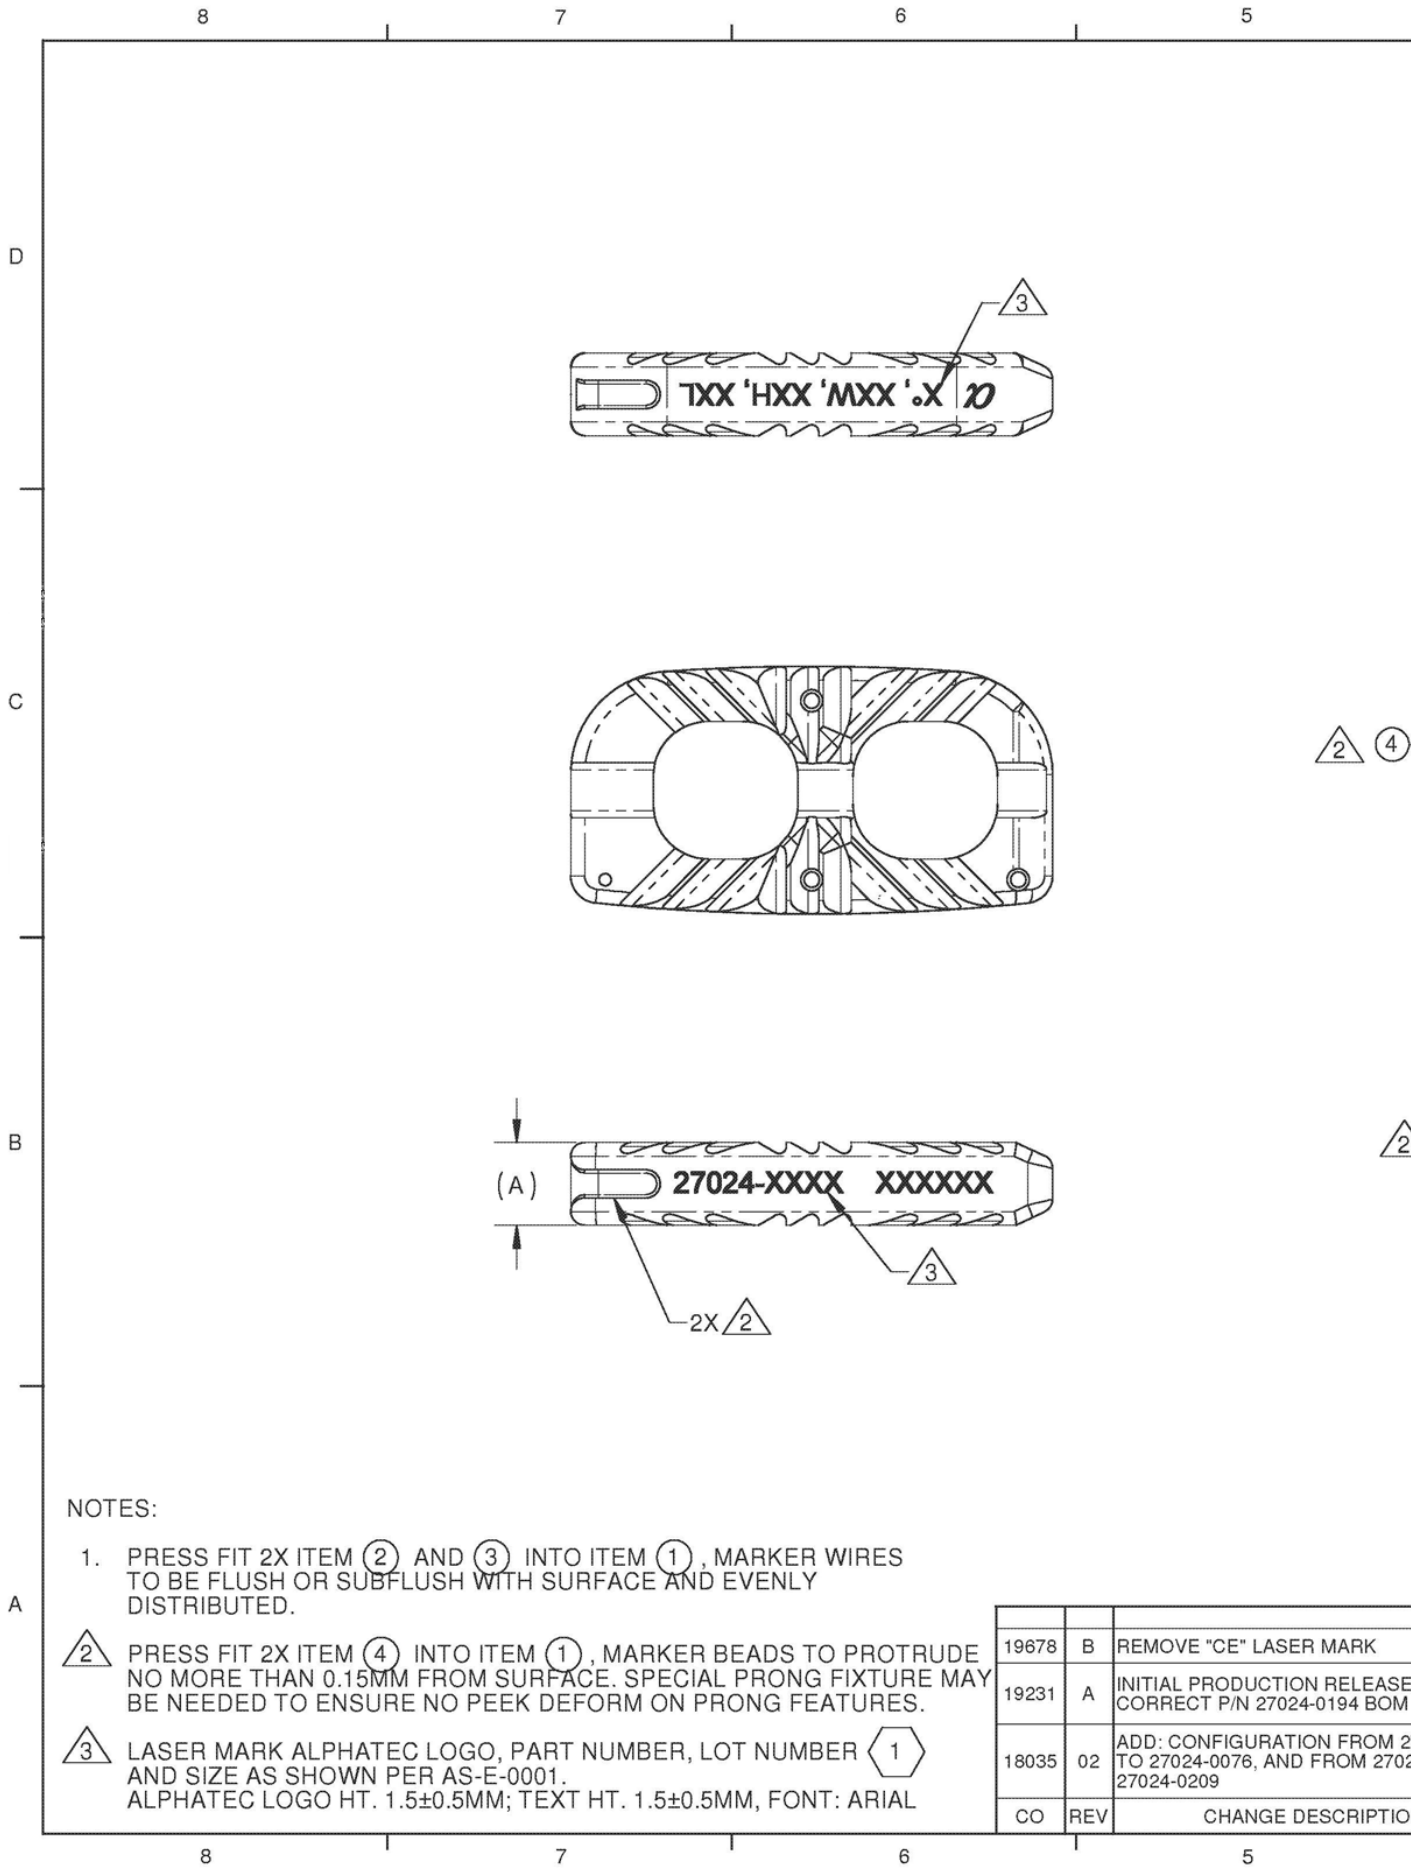

# EXHIBIT 17

TO THE DECLARATION OF BRIAN J.  
NISBET IN SUPPORT OF DEFENDANTS'  
OPPOSITION TO NUVASIVE'S MOTION  
FOR PARTIAL SUMMARY JUDGMENT  
AND MOTION TO EXCLUDE

NOTES:

- 1. PRESS FIT 2X ITEM ② AND ③ INTO ITEM ①, MARKER WIRES TO BE FLUSH OR SUBFLUSH WITH SURFACE AND EVENLY DISTRIBUTED.
- ② PRESS FIT 2X ITEM ④ INTO ITEM ①, MARKER BEADS TO PROTRUDE NO MORE THAN 0.15MM FROM SURFACE. SPECIAL PRONG FIXTURE MAY BE NEEDED TO ENSURE NO PEEK DEFORM ON PRONG FEATURES.
- ③ LASER MARK ALPHATEC LOGO, PART NUMBER, LOT NUMBER ① AND SIZE AS SHOWN PER AS-E-0001. ALPHATEC LOGO HT. 1.5±0.5MM; TEXT HT. 1.5±0.5MM, FONT: ARIAL